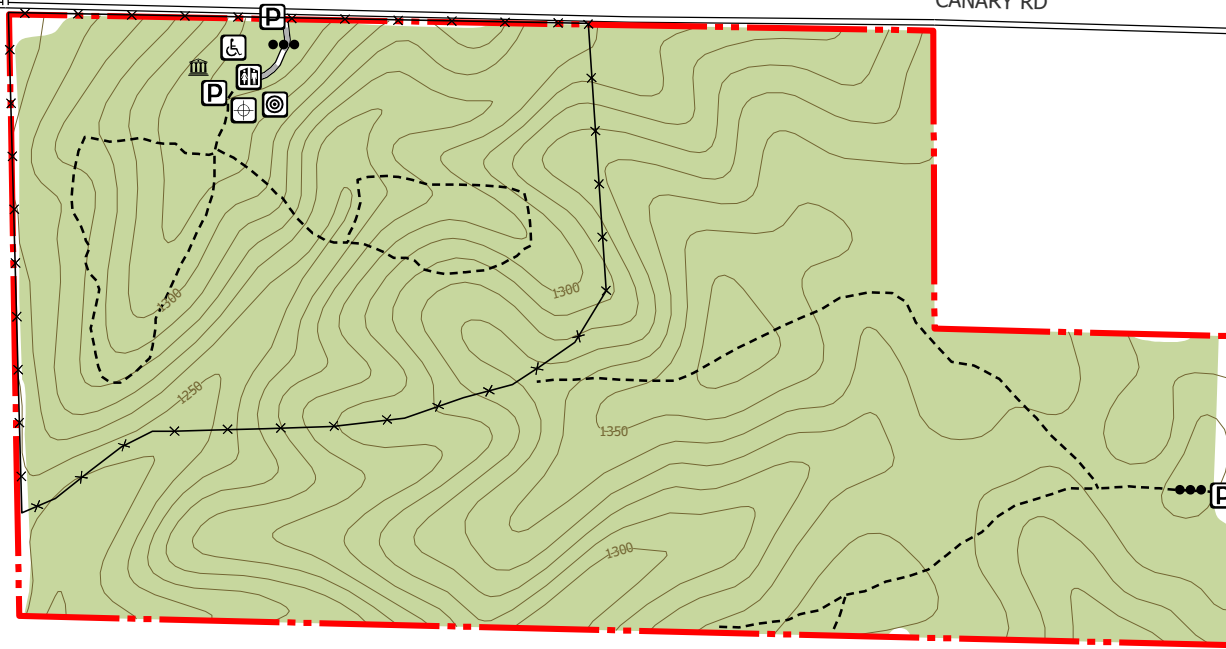

Osage Fork Conservation Area

Conservation Commission of the State of Missouri ©

Last Updated - 12/16/2021

280 Acres - Laclede County

OASIS DR

OSTRICH DR

CANARY RD

OLEANDER LN

C

Legend

- Disabled Accessible
- Parking Lot
- Pavilion
- Privy
- Gate
- Archery Field Target
- Archery Static Target
- MDC Land
- Non-MDC Road
- MDC Improved Road
- MDC Service Road
- Elevation Contour, 10'
- Forest

CLOVER RD