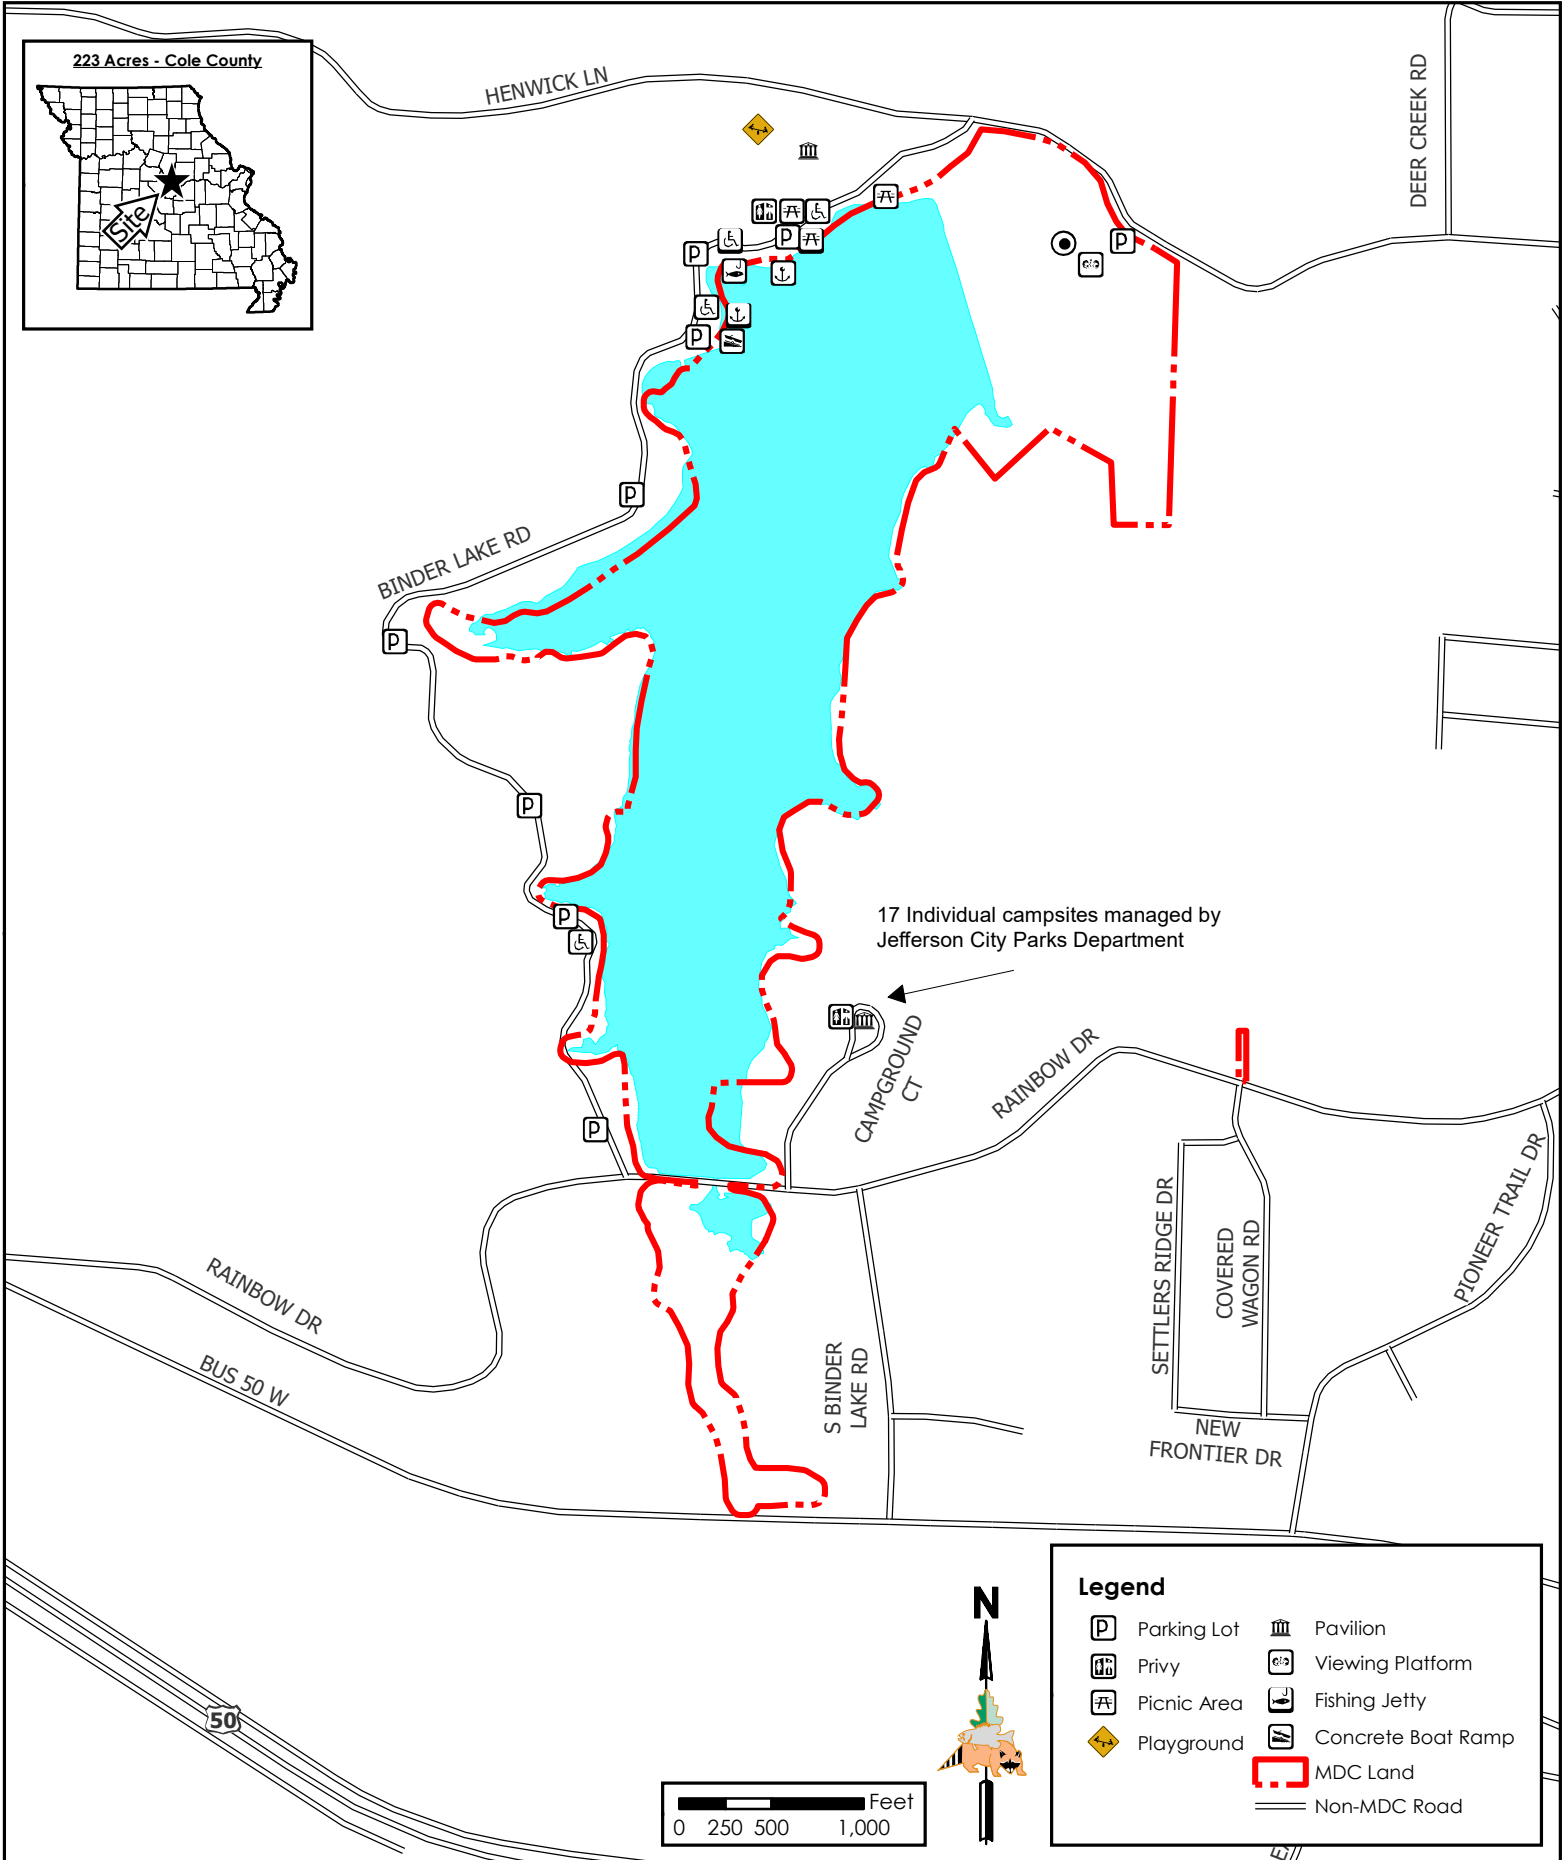

Binder Community Lake

Conservation Commission of the State of Missouri ©

Last Updated - 10/4/2021

17 Individual campsites managed by Jefferson City Parks Department

Legend

	Parking Lot		Pavilion
	Privy		Viewing Platform
	Picnic Area		Fishing Jetty
	Playground		Concrete Boat Ramp
			MDC Land
			Non-MDC Road

MAP DISCLAIMER: Although all data in this map have been compiled by the Missouri Department of Conservation, no warranty, expressed or implied, is made by the department as to the accuracy of the data and related materials. The act of distribution shall not constitute any such warranty, and no responsibility is assumed by the department in the use of these data or related materials.