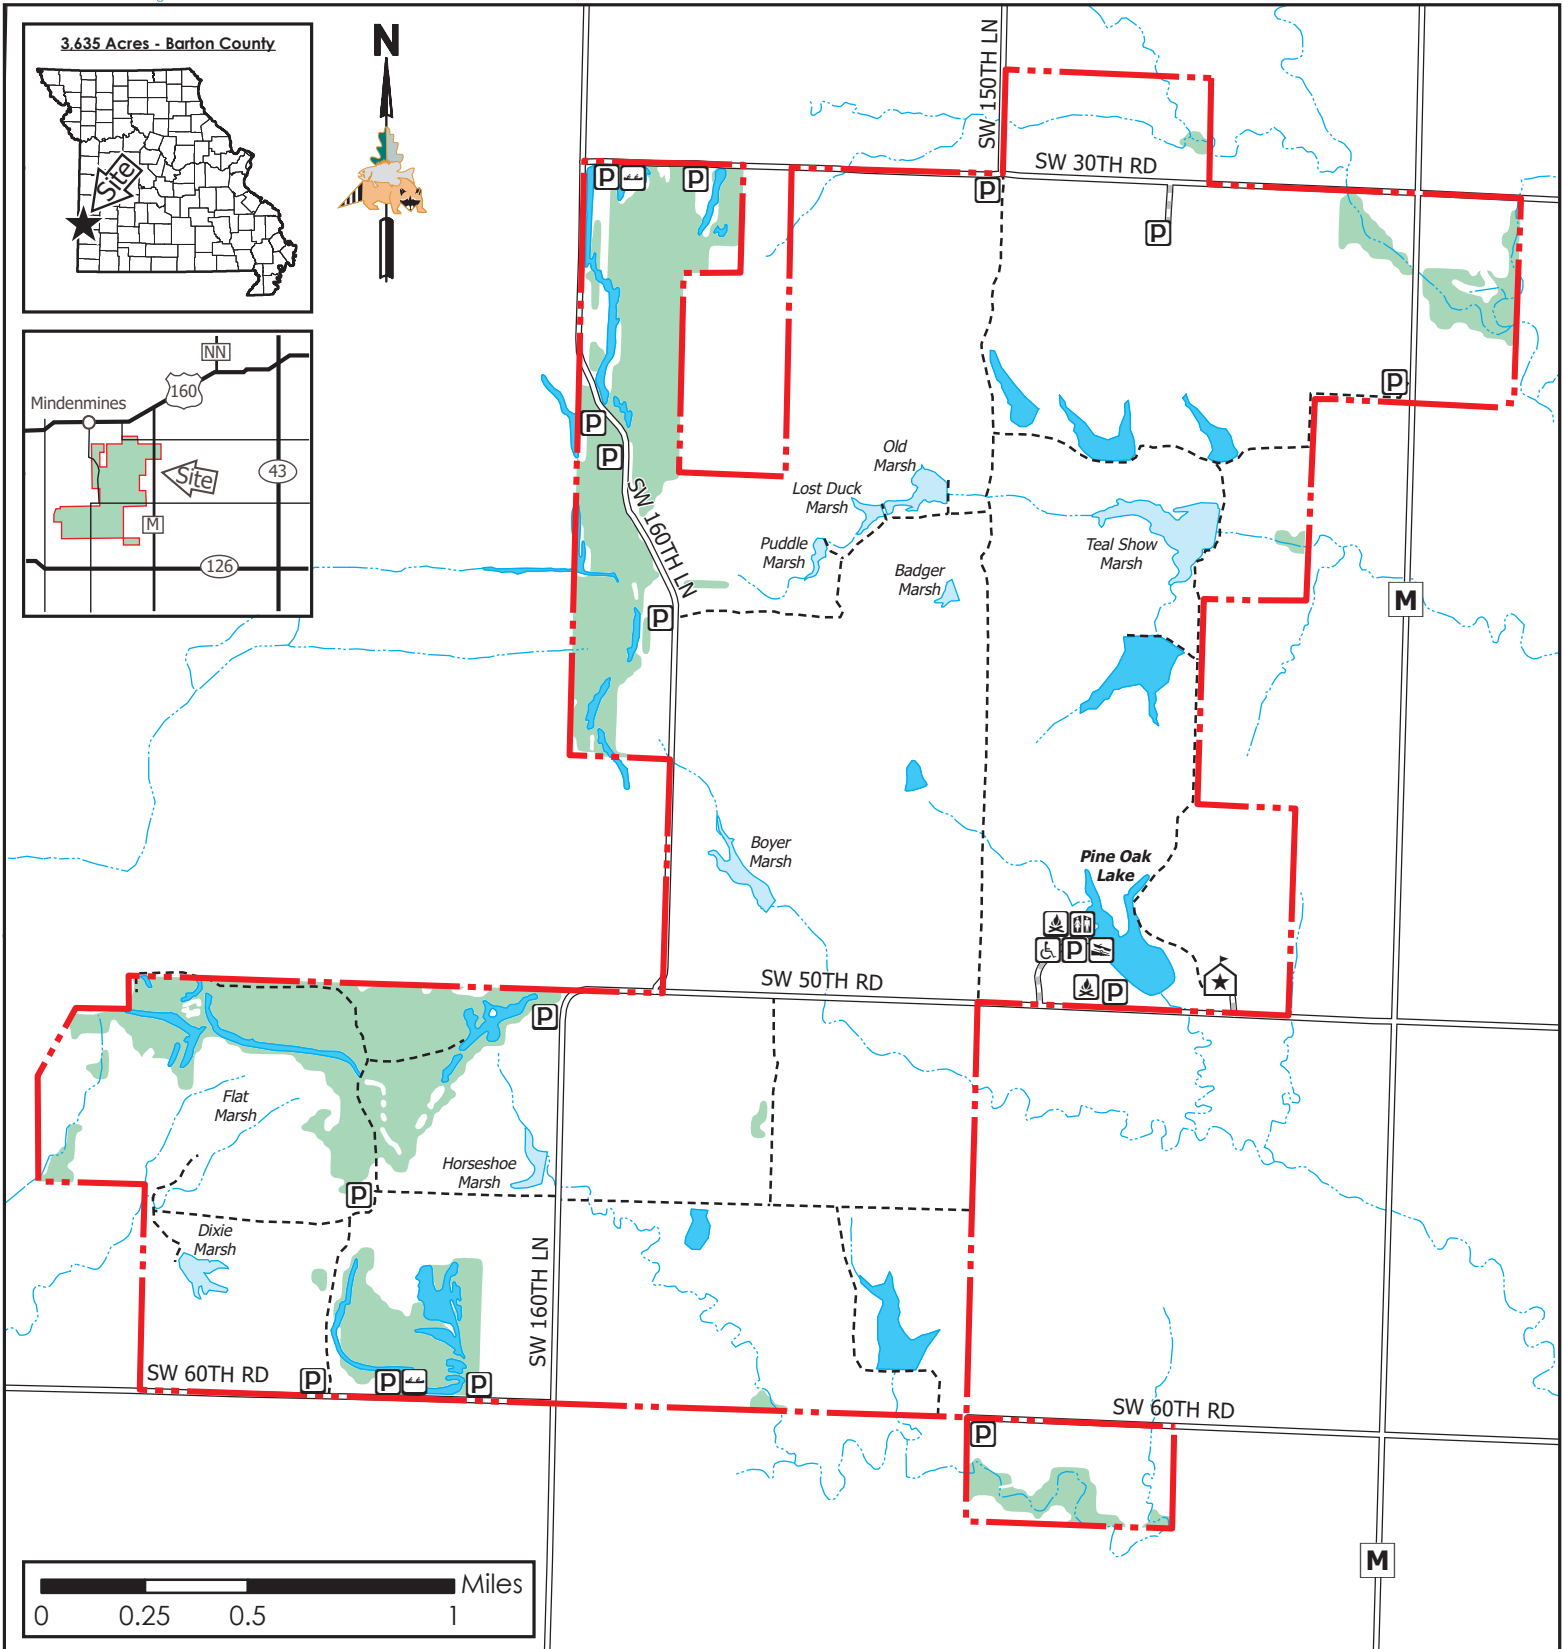

Shawnee Trail Conservation Area

Conservation Commission of the State of Missouri ©

Last Updated - 3/21/2019

3,635 Acres - Barton County

Legend			
	Conservation Area Office		Primitive Camping
	Disabled Accessible		Concrete Boat Ramp
	Parking Lot		Non-Concrete Boat Ramp
			MDC Land
			MDC Service Road
			Non-MDC Road
			Waterbody
			Wetland
			Stream
			Forest
			Privy
			MDC Unimproved Road

MAP DISCLAIMER: Although all data in this map have been compiled by the Missouri Department of Conservation, no warranty, expressed or implied, is made by the department as to the accuracy of the data and related materials. The act of distribution shall not constitute any such warranty, and no responsibility is assumed by the department in the use of these data or related materials.