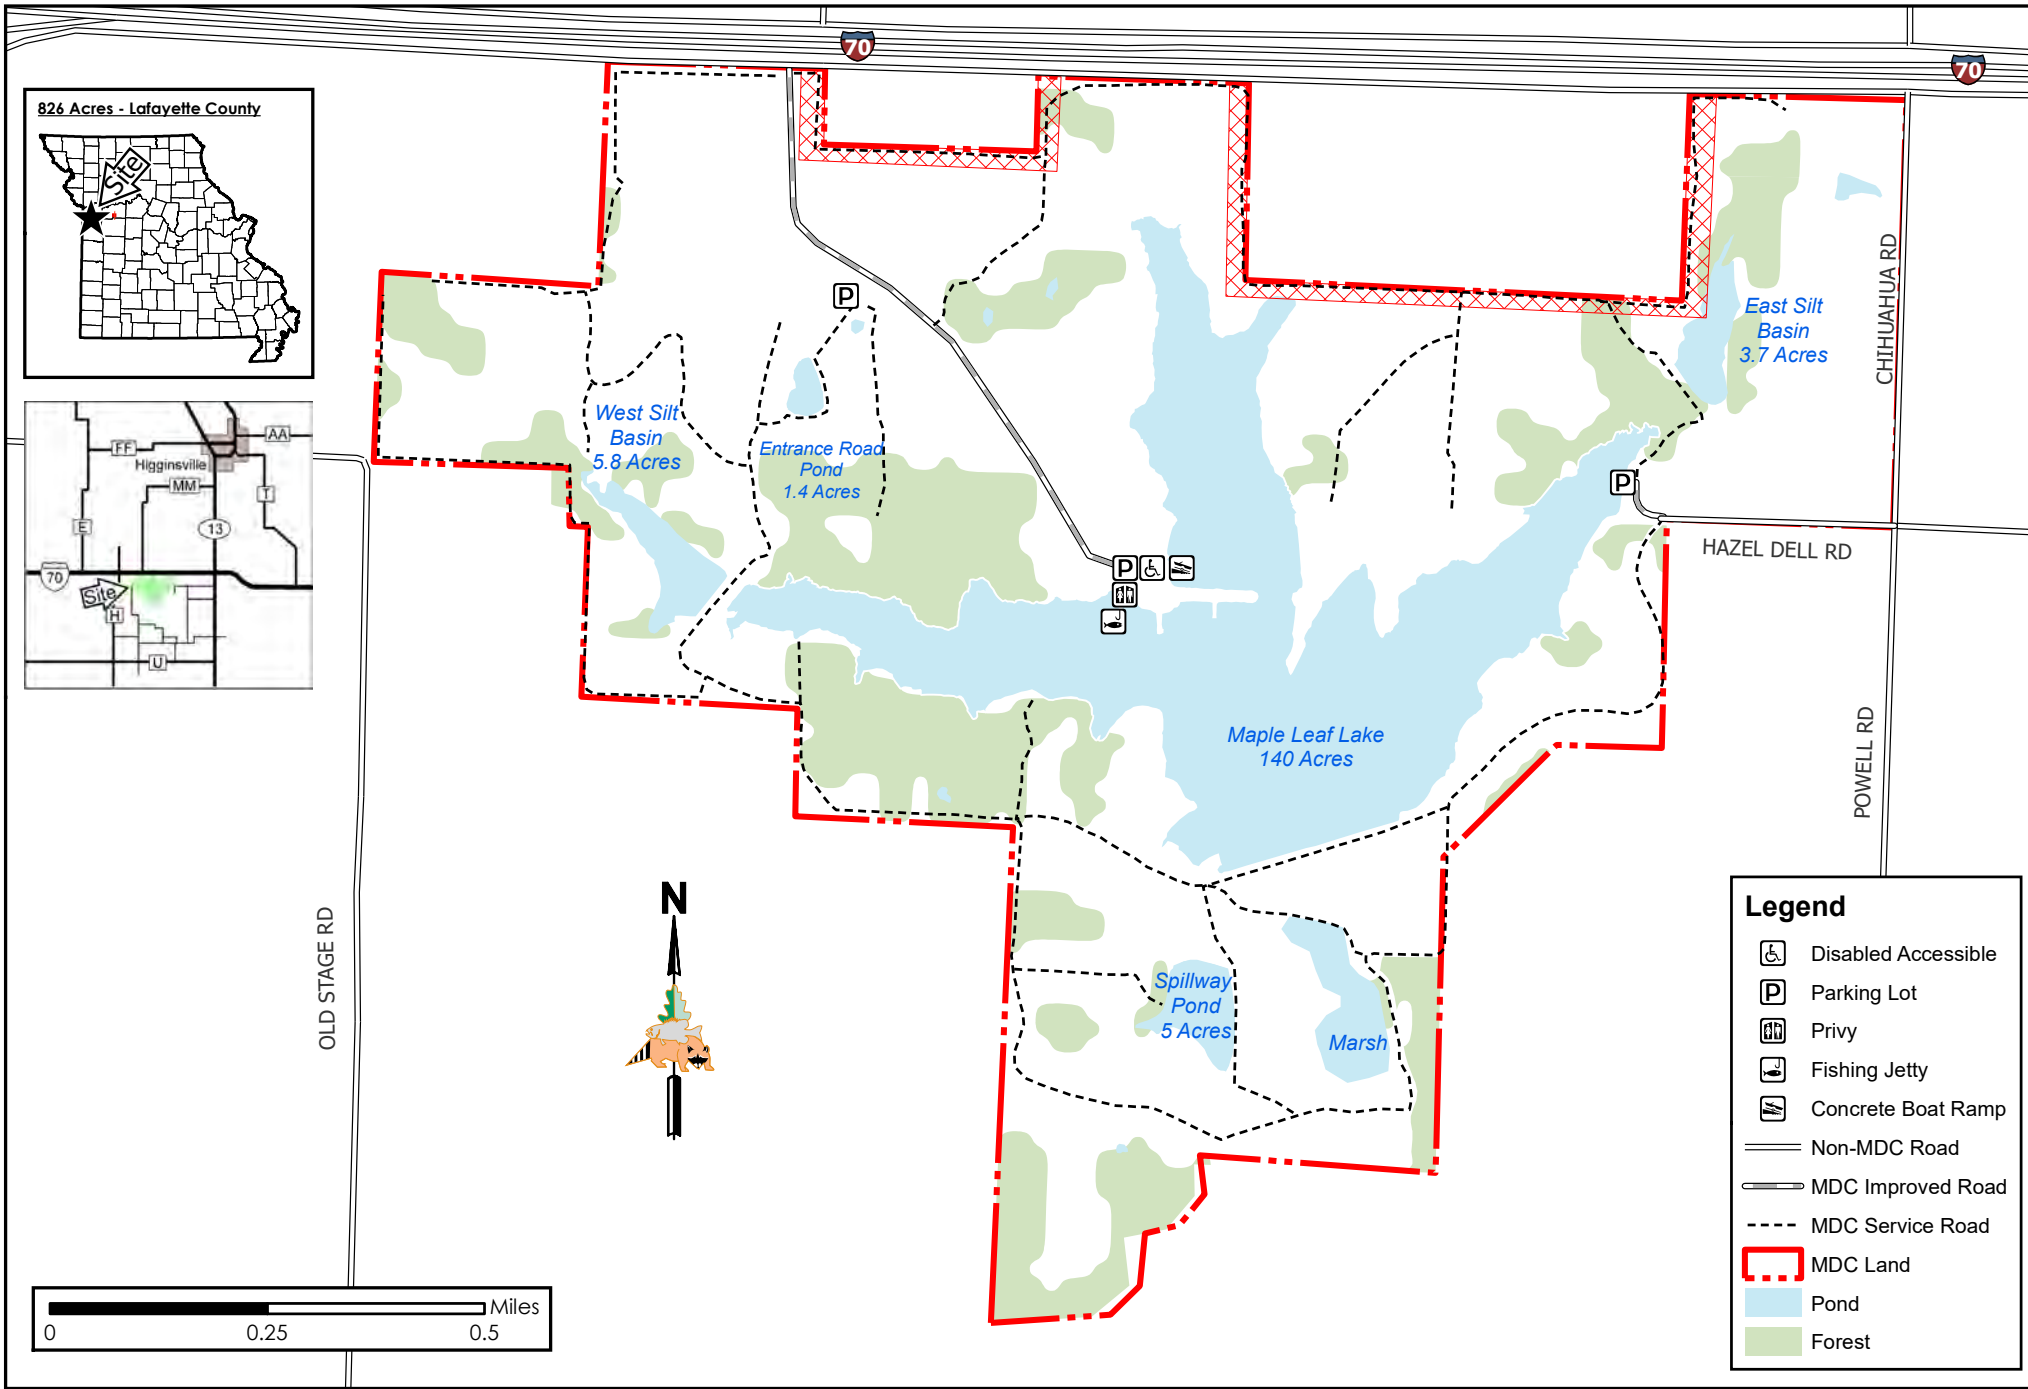

# Maple Leaf Lake Conservation Area

Conservation Commission of the State of Missouri ©

Last Updated - 1/27/2023

Legend	
	Disabled Accessible
	Parking Lot
	Privy
	Fishing Jetty
	Concrete Boat Ramp
	Non-MDC Road
	MDC Improved Road
	MDC Service Road
	MDC Land
	Pond
	Forest

MAP DISCLAIMER: Although all data in this map have been compiled by the Missouri Department of Conservation, no warranty, expressed or implied, is made by the department as to the accuracy of the data and related materials. The act of distribution shall not constitute any such warranty, and no responsibility is assumed by the department in the use of these data or related materials.