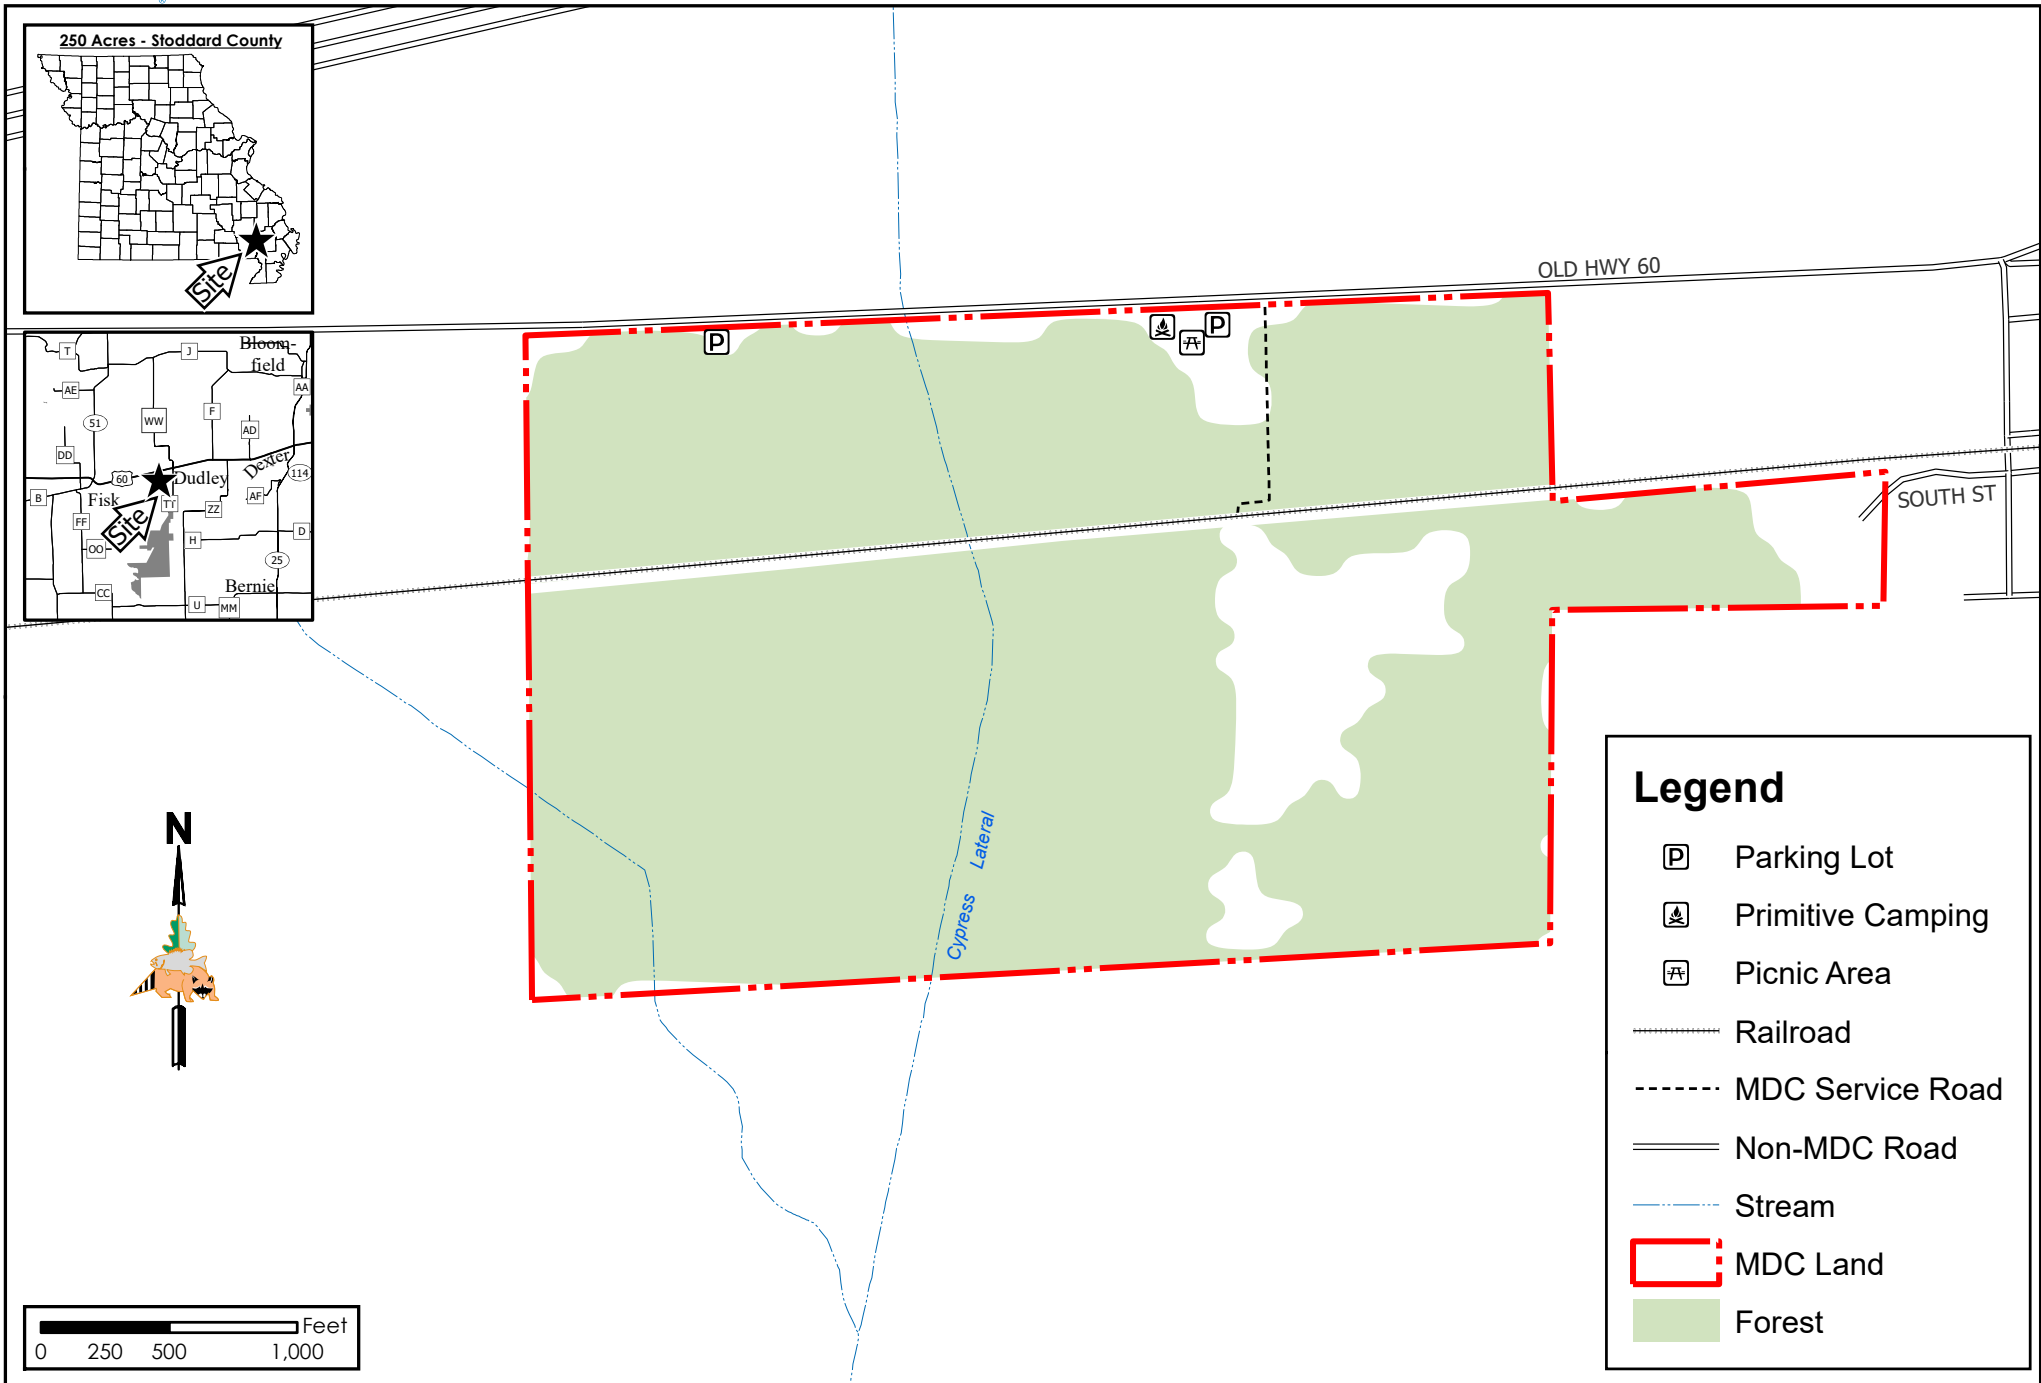

# Oak Ridge Conservation Area

Conservation Commission of the State of Missouri ©

Last Updated - 1/12/2023

MAP DISCLAIMER: Although all data in this map have been compiled by the Missouri Department of Conservation, no warranty, expressed or implied, is made by the department as to the accuracy of the data and related materials. The act of distribution shall not constitute any such warranty, and no responsibility is assumed by the department in the use of these data or related materials.