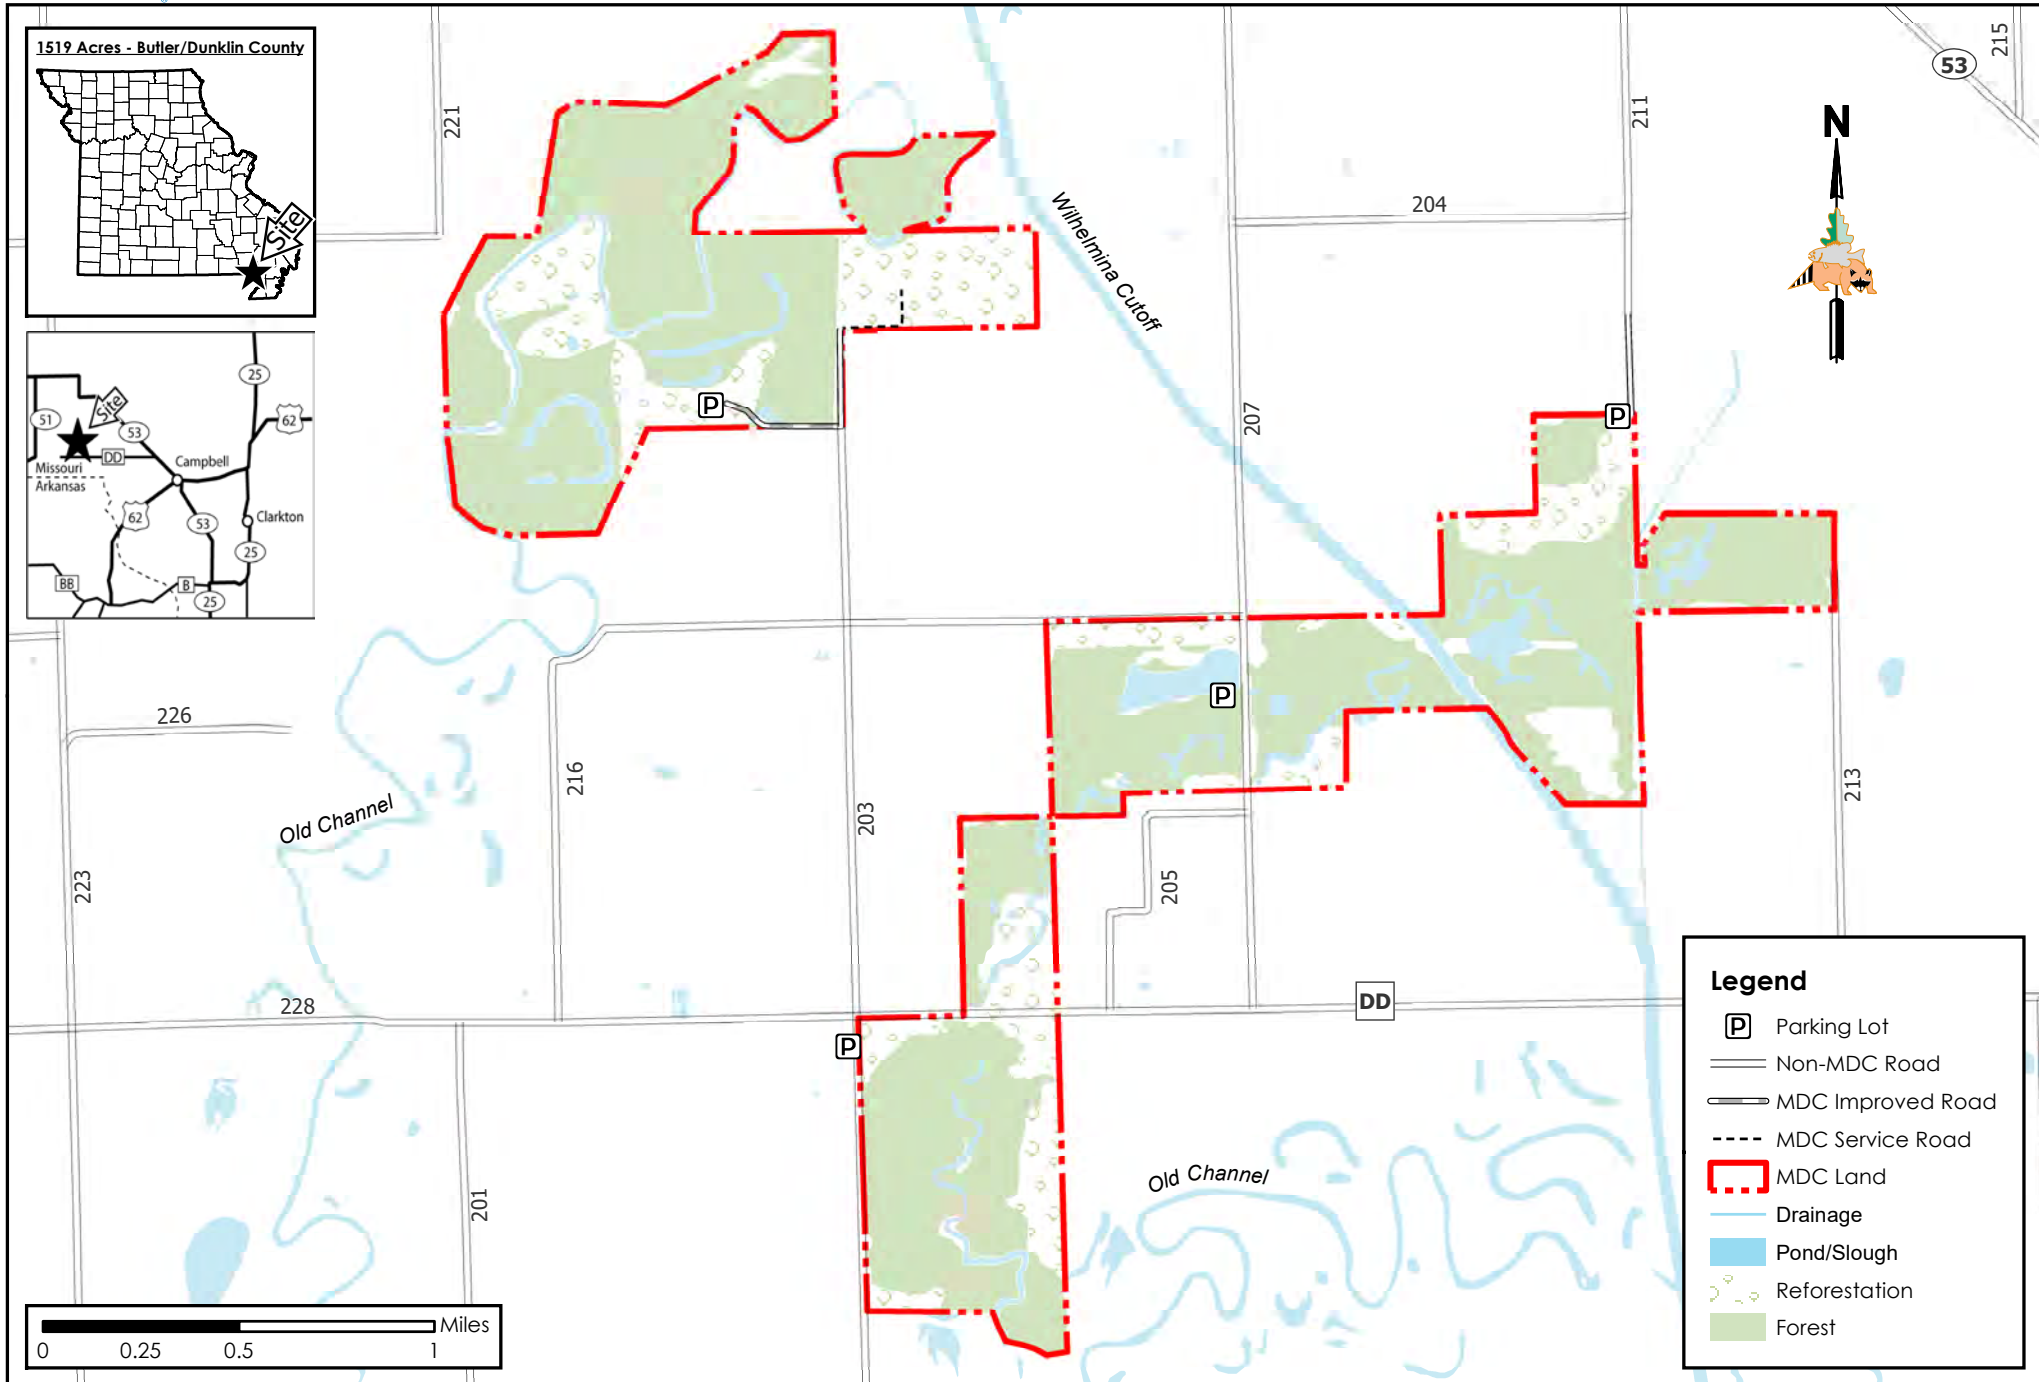

# Wilhelmina Conservation Area

Conservation Commission of the State of Missouri ©

Last Updated - 1/12/2023

1519 Acres - Butler/Dunklin County

53 215

**Legend**

- Parking Lot
- Non-MDC Road
- MDC Improved Road
- MDC Service Road
- MDC Land
- Drainage
- Pond/Slough
- Reforestation
- Forest

MAP DISCLAIMER: Although all data in this map have been compiled by the Missouri Department of Conservation, no warranty, expressed or implied, is made by the department as to the accuracy of the data and related materials. The act of distribution shall not constitute any such warranty, and no responsibility is assumed by the department in the use of these data or related materials.