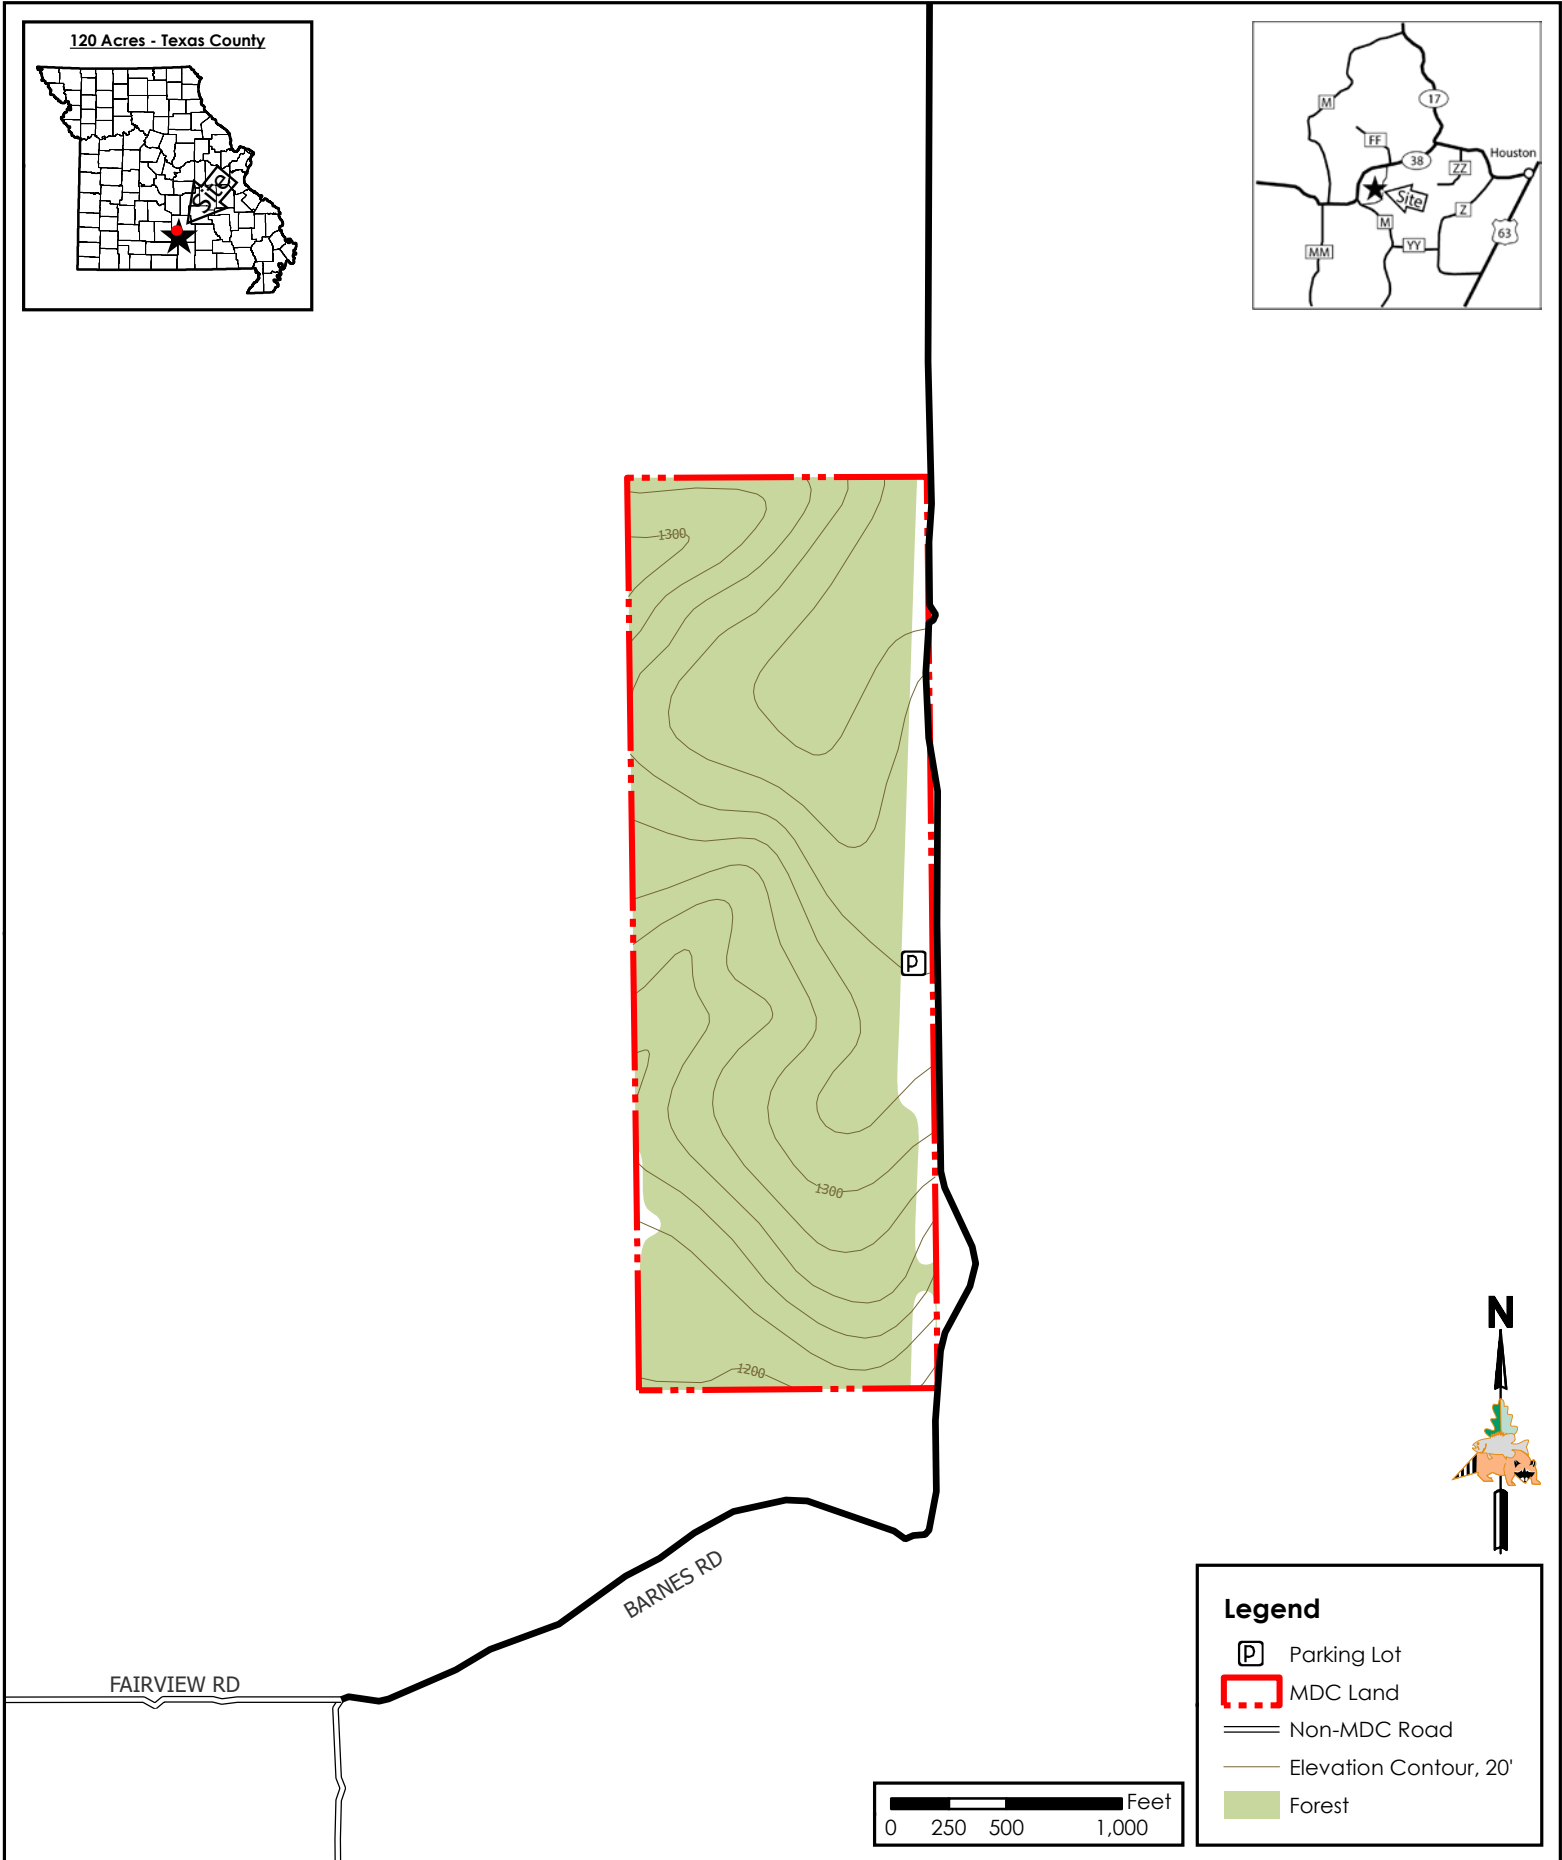

Barnes (P.F.) Conservation Area

Conservation Commission of the State of Missouri ©

Last Updated - 1/27/2022

Legend

- Parking Lot
- MDC Land
- Non-MDC Road
- Elevation Contour, 20'
- Forest

MAP DISCLAIMER: Although all data in this map have been compiled by the Missouri Department of Conservation, no warranty, expressed or implied, is made by the department as to the accuracy of the data and related materials. The act of distribution shall not constitute any such warranty, and no responsibility is assumed by the department in the use of these data or related materials.