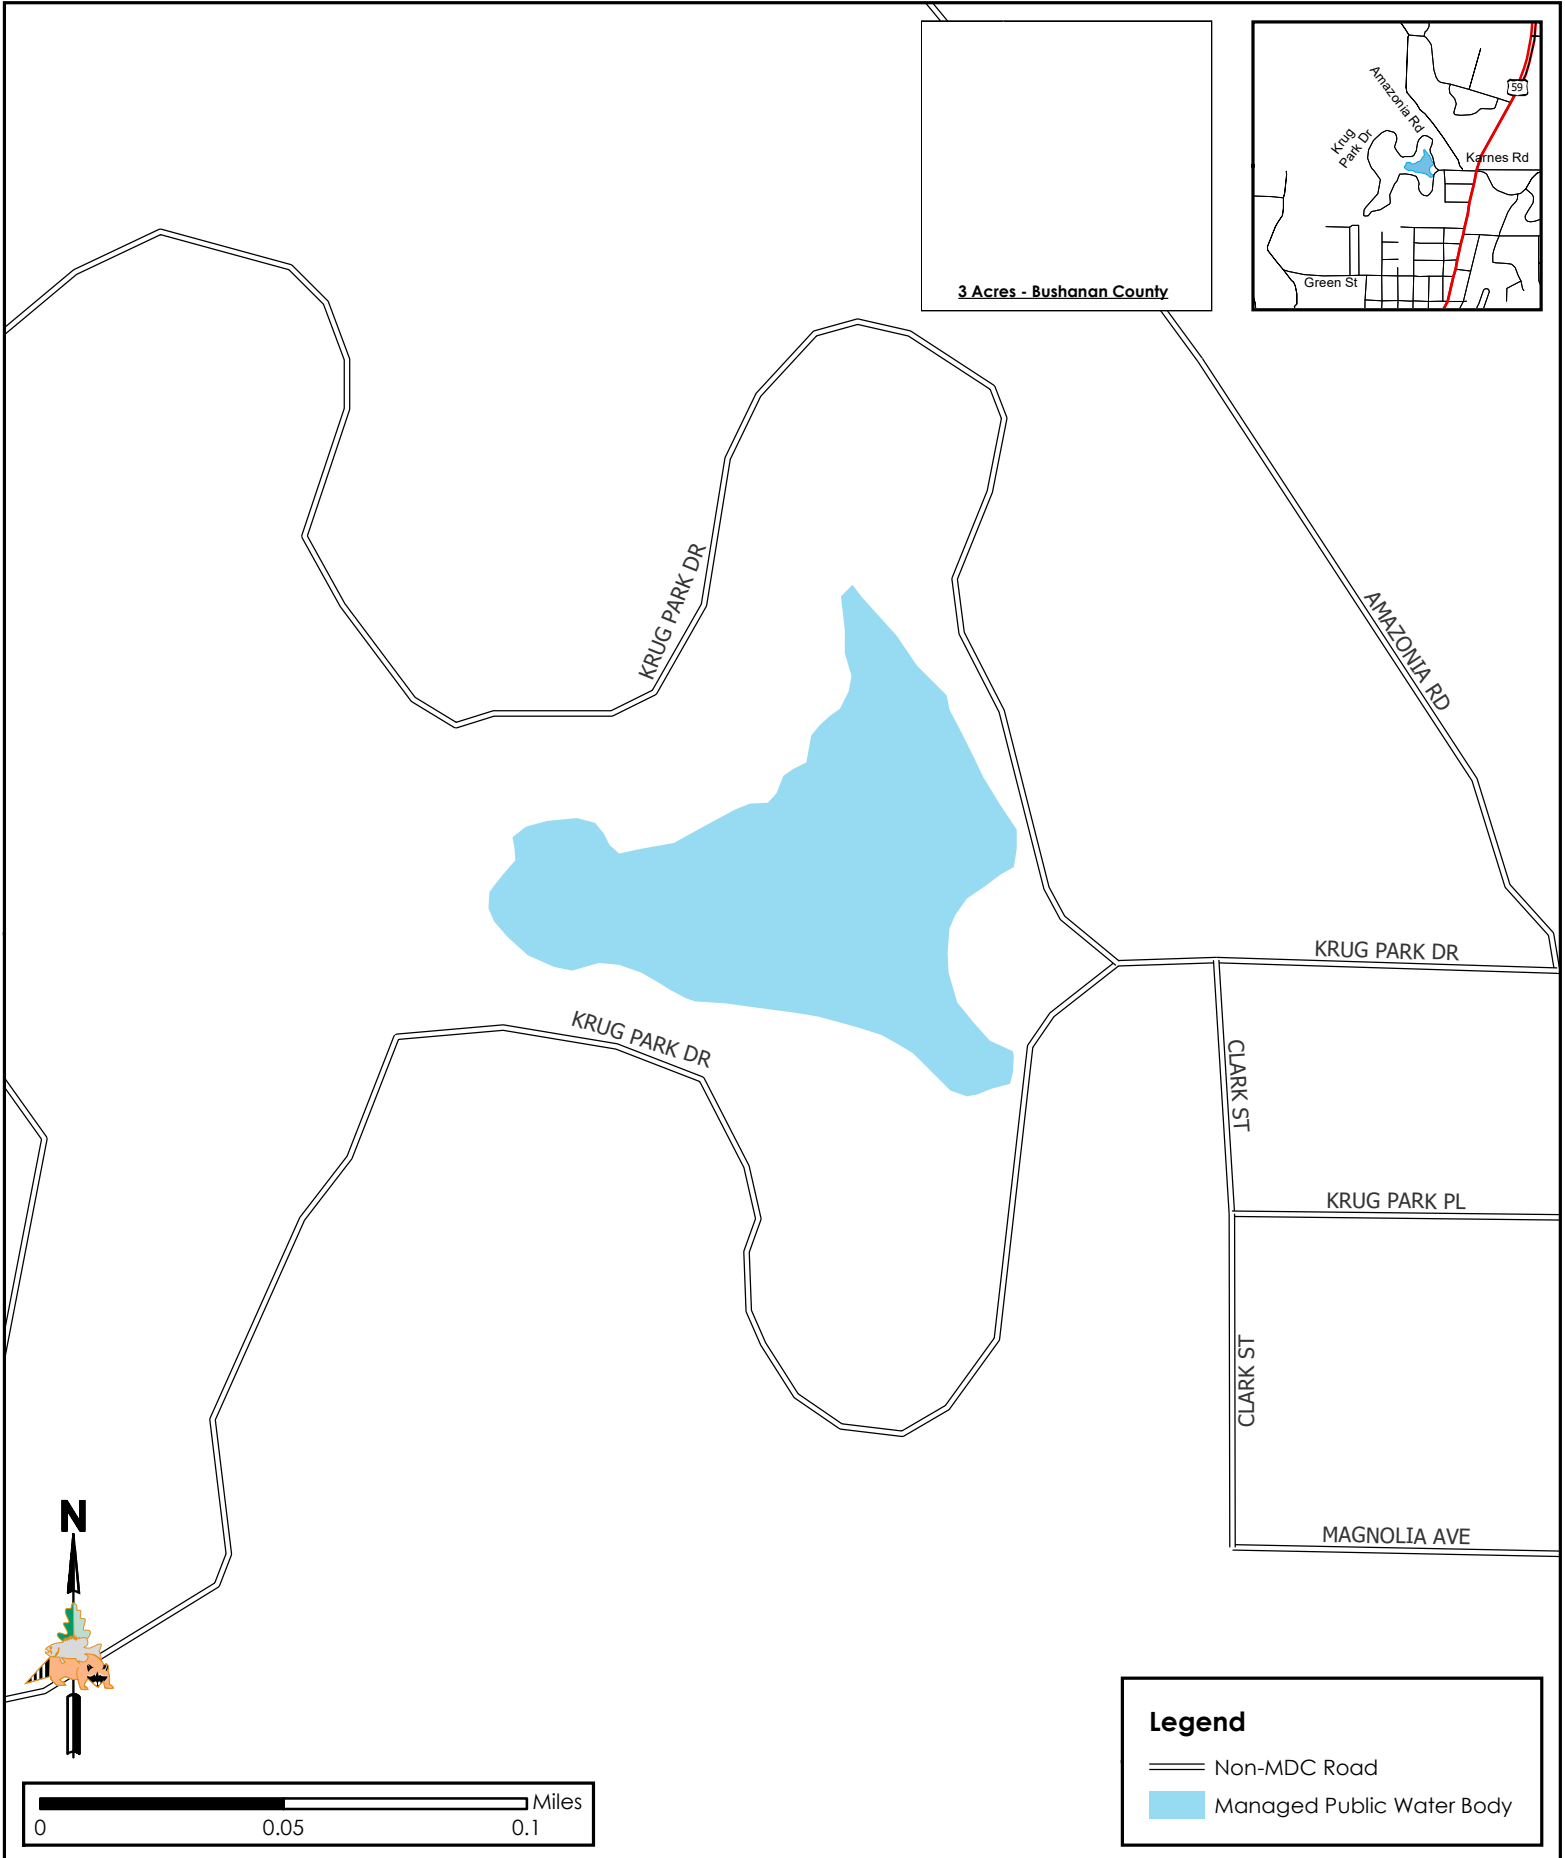

# Krug Park Lagoon (St Joseph)

Conservation Commission of the State of Missouri ©

Last Updated - 1/24/2022

MAP DISCLAIMER: Although all data in this map have been compiled by the Missouri Department of Conservation, no warranty, expressed or implied, is made by the department as to the accuracy of the data and related materials. The act of distribution shall not constitute any such warranty, and no responsibility is assumed by the department in the use of these data or related materials.