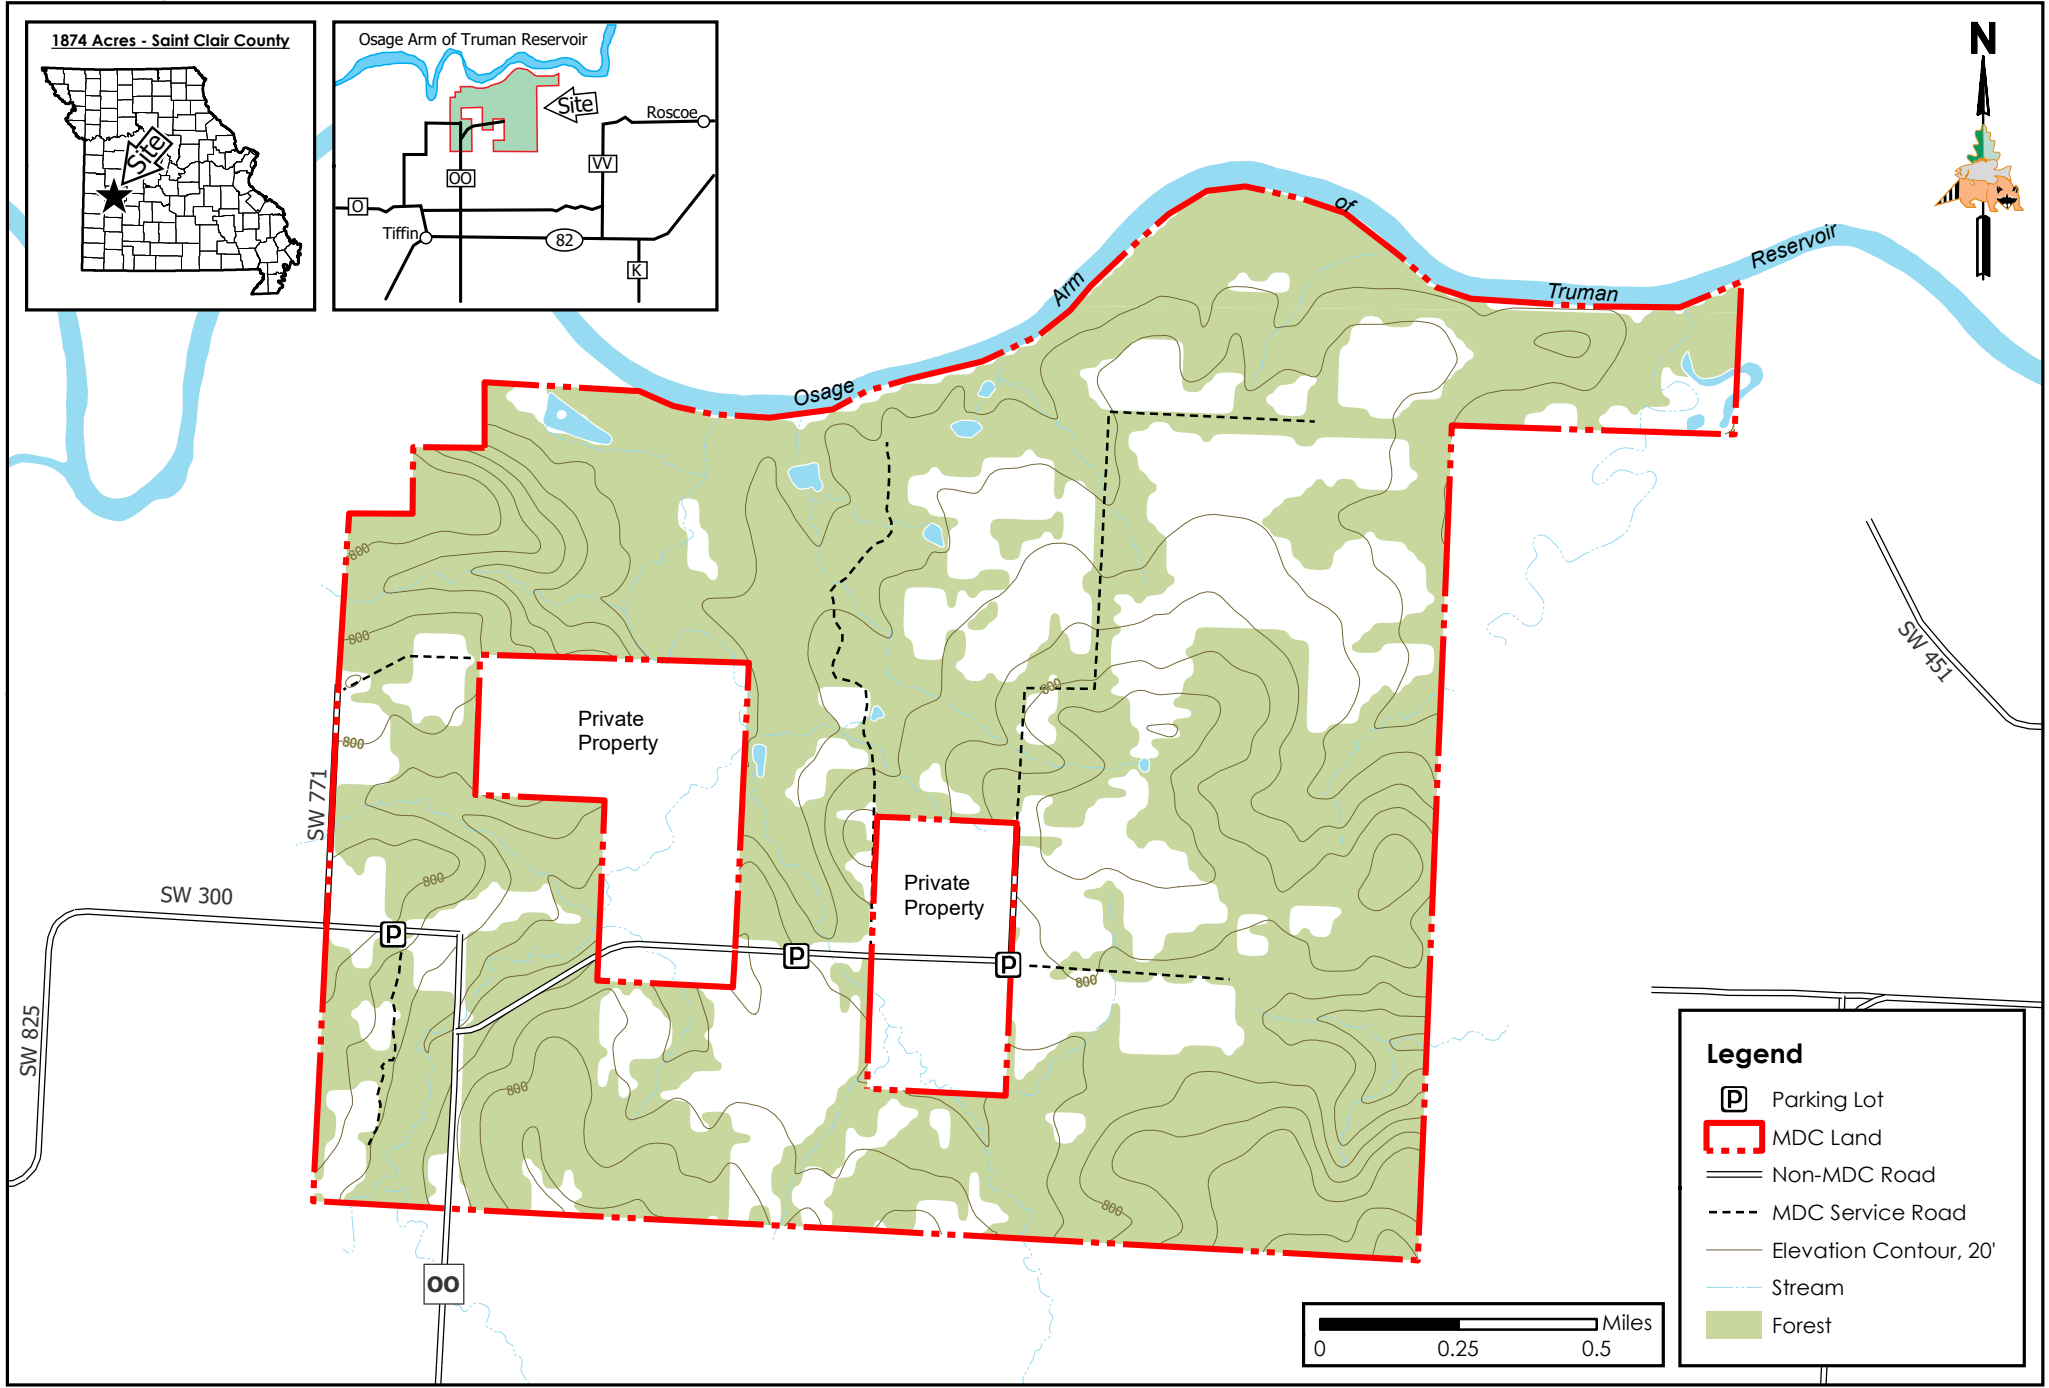

Linscomb Wildlife Area

Conservation Commission of the State of Missouri ©

Last Updated - 2/4/2022

Legend

- Parking Lot
- MDC Land
- Non-MDC Road
- MDC Service Road
- Elevation Contour, 20'
- Stream
- Forest

MAP DISCLAIMER: Although all data in this map have been compiled by the Missouri Department of Conservation, no warranty, expressed or implied, is made by the department as to the accuracy of the data and related materials. The act of distribution shall not constitute any such warranty, and no responsibility is assumed by the department in the use of these data or related materials.