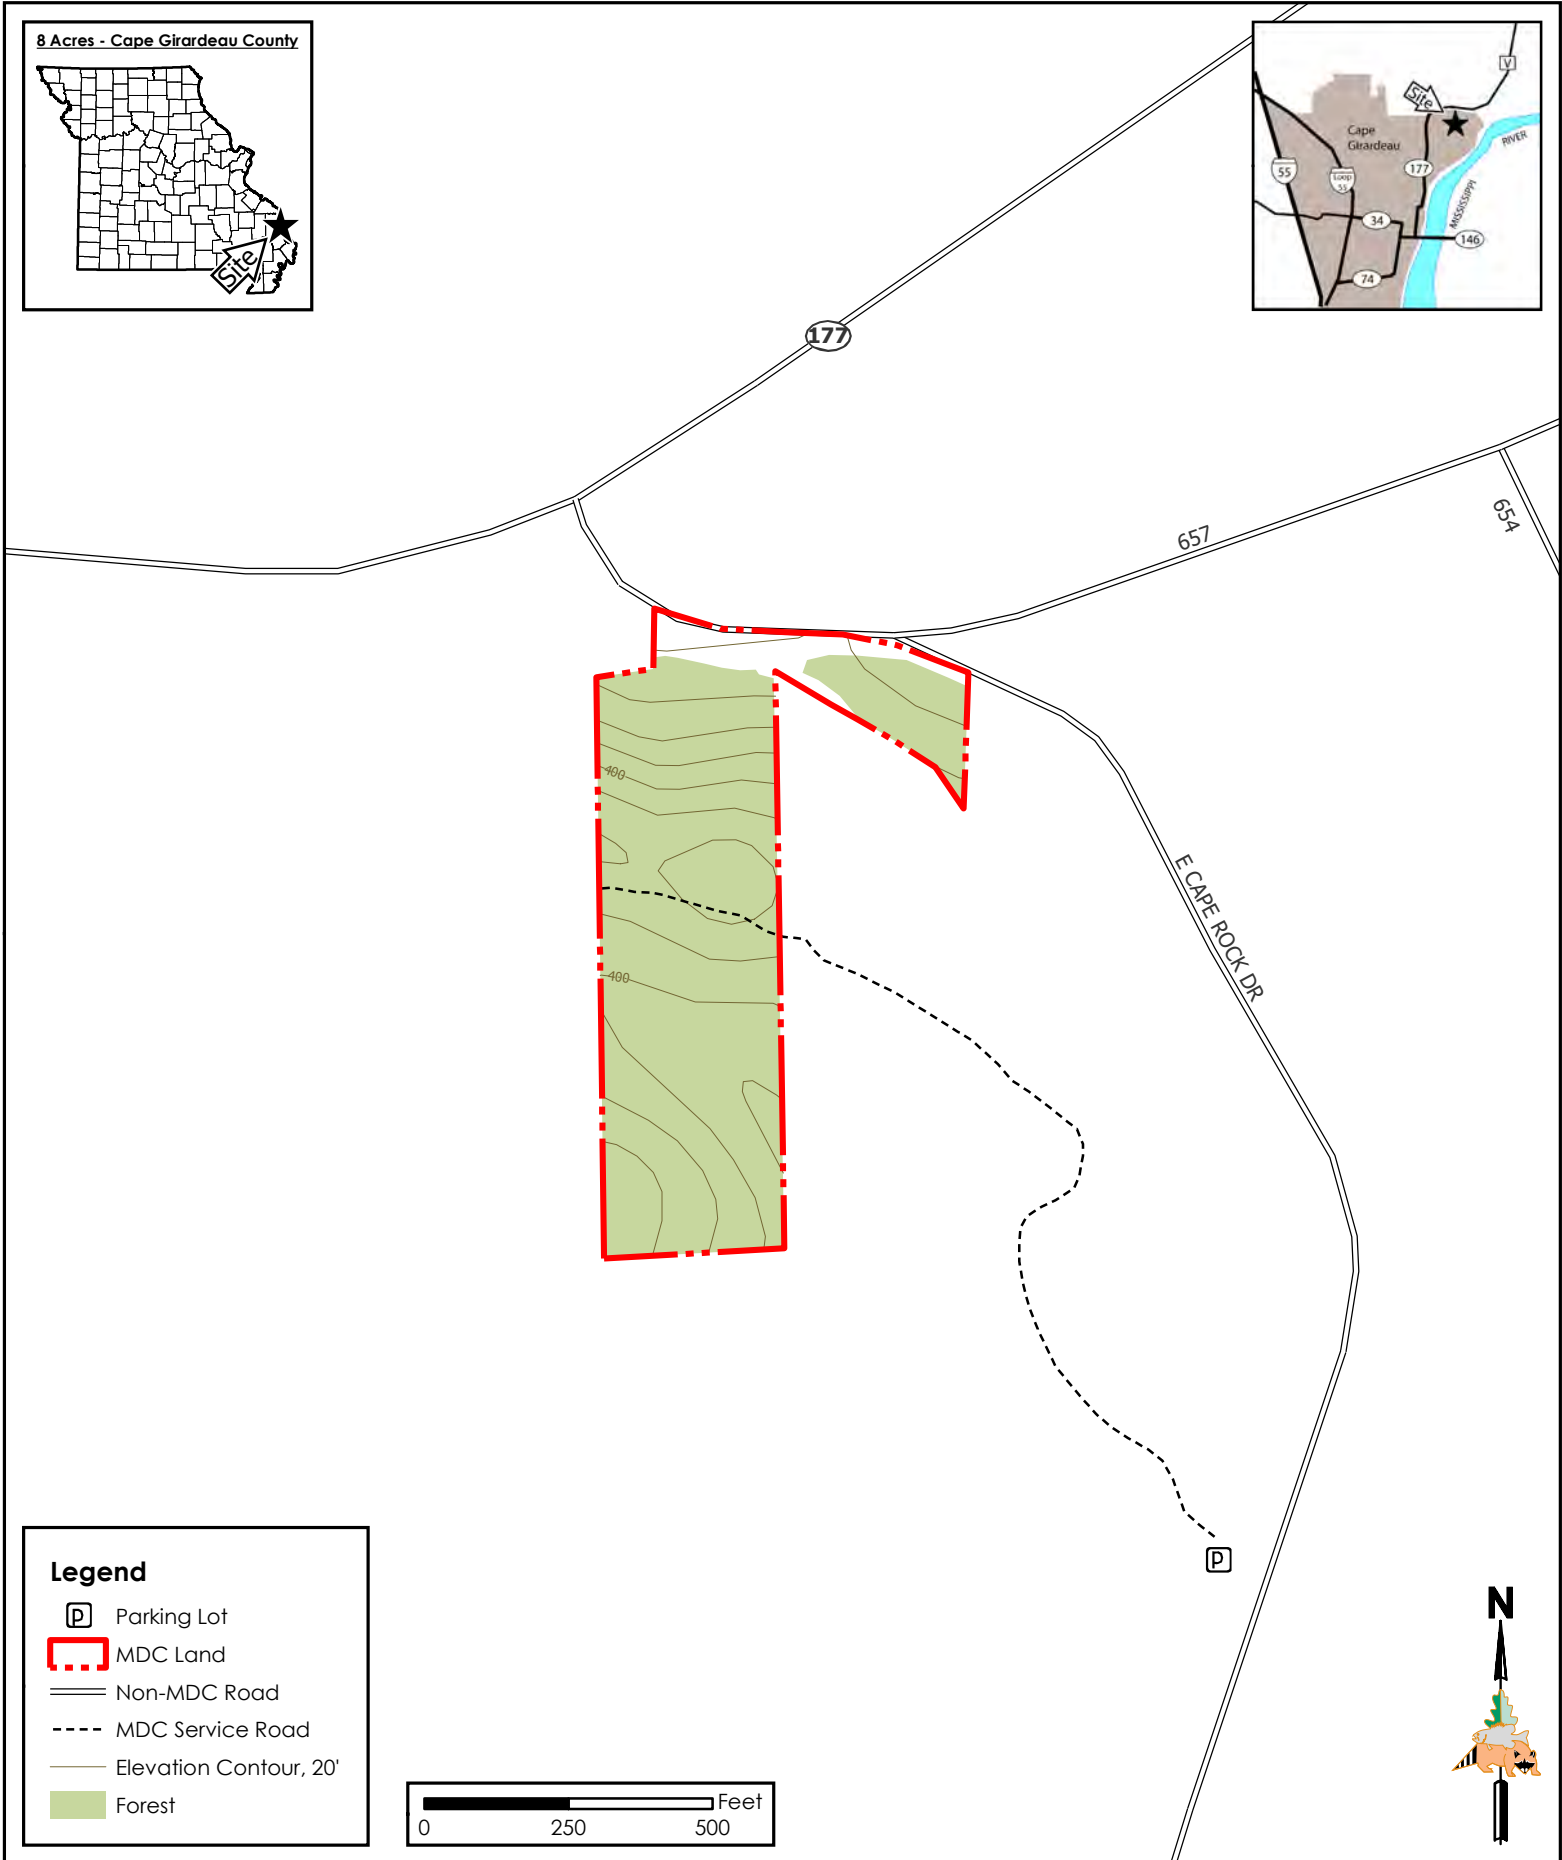

# Juden Creek Conservation Area

Conservation Commission of the State of Missouri ©

Last Updated - 2/8/2022

8 Acres - Cape Girardeau County

**Legend**

- Parking Lot
- MDC Land
- Non-MDC Road
- MDC Service Road
- Elevation Contour, 20'
- Forest