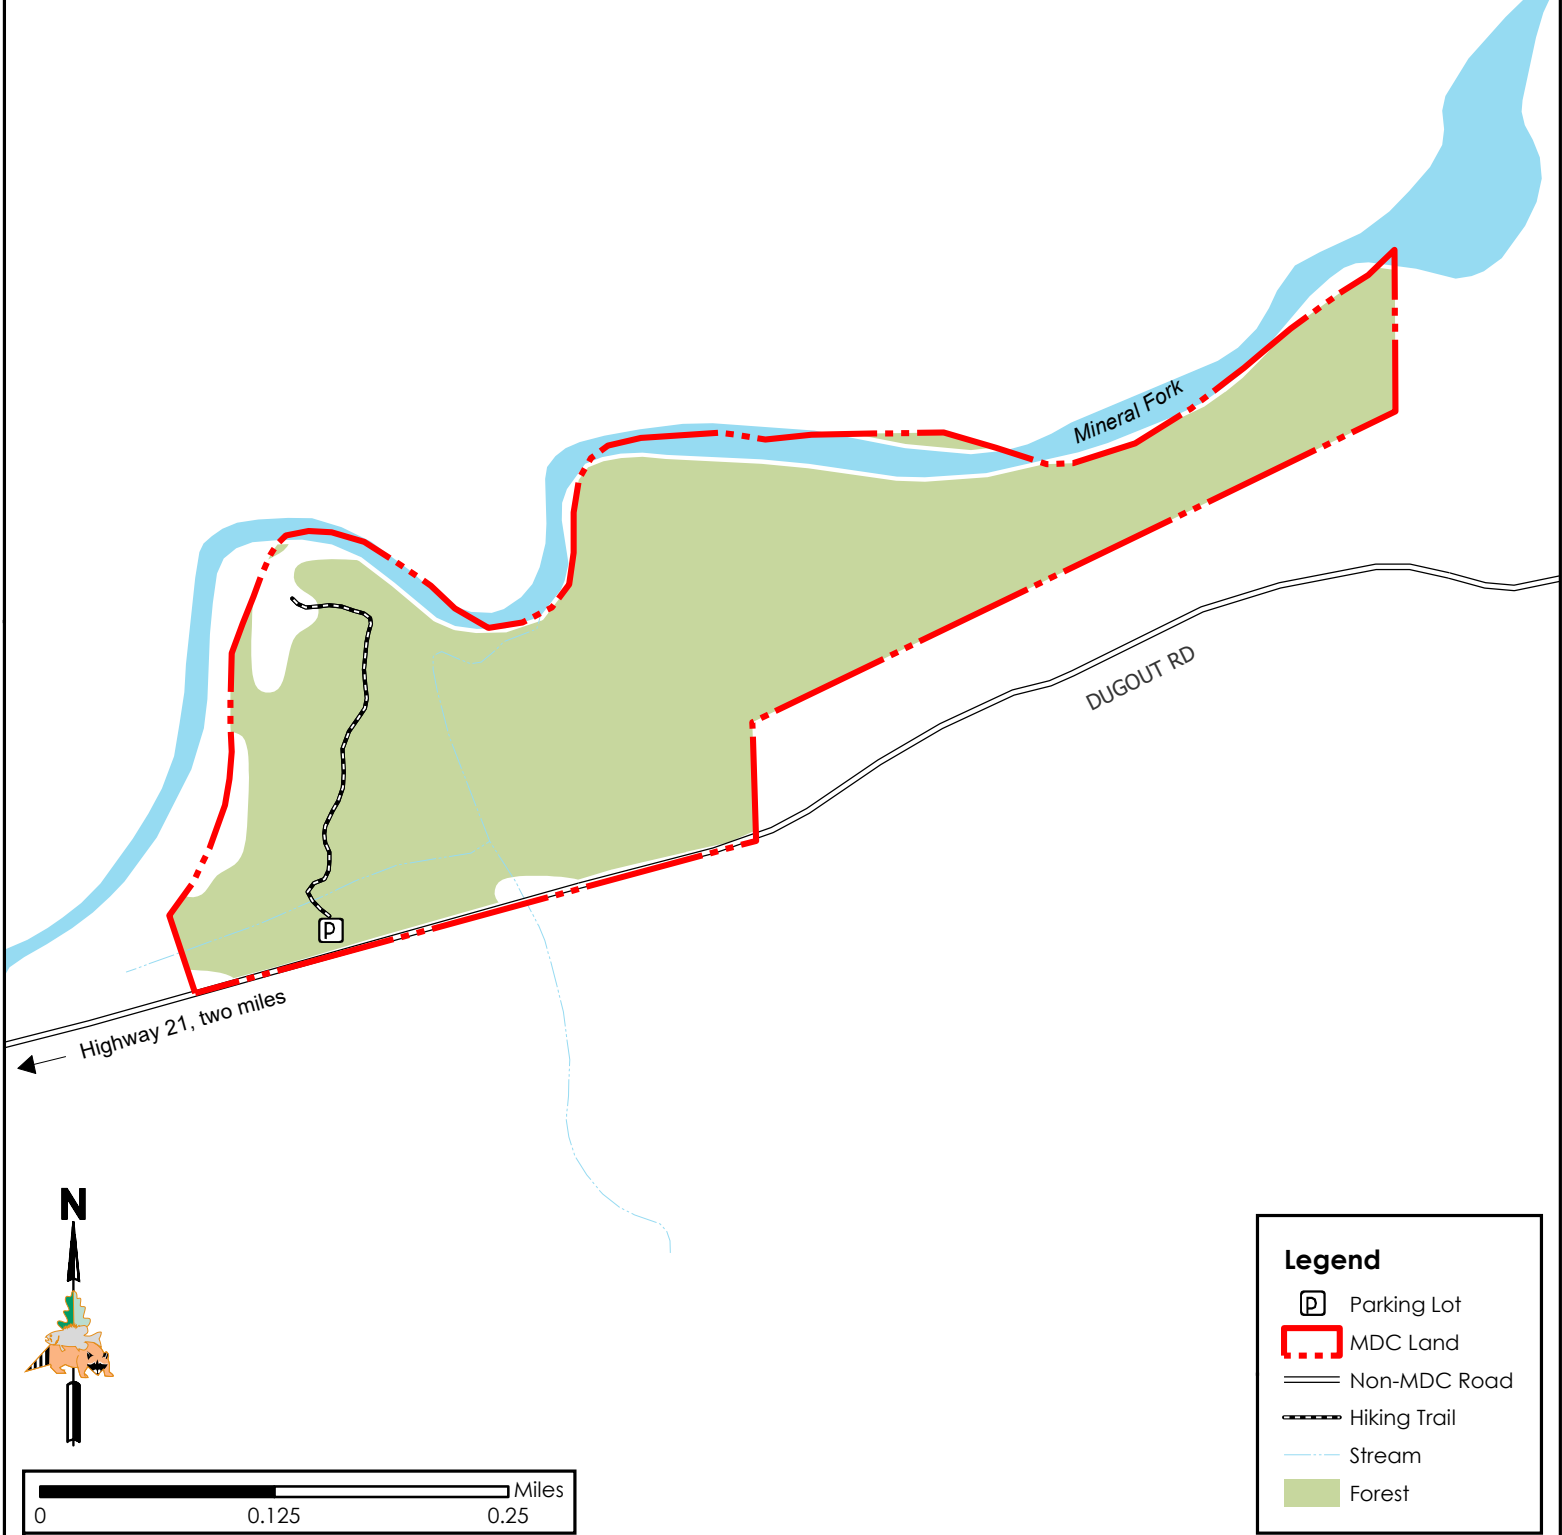

Kingston Access

Conservation Commission of the State of Missouri ©

Last Updated - 2/8/2022

Legend

- Parking Lot
- MDC Land
- Non-MDC Road
- Hiking Trail
- Stream
- Forest

MAP DISCLAIMER: Although all data in this map have been compiled by the Missouri Department of Conservation, no warranty, expressed or implied, is made by the department as to the accuracy of the data and related materials. The act of distribution shall not constitute any such warranty, and no responsibility is assumed by the department in the use of these data or related materials.