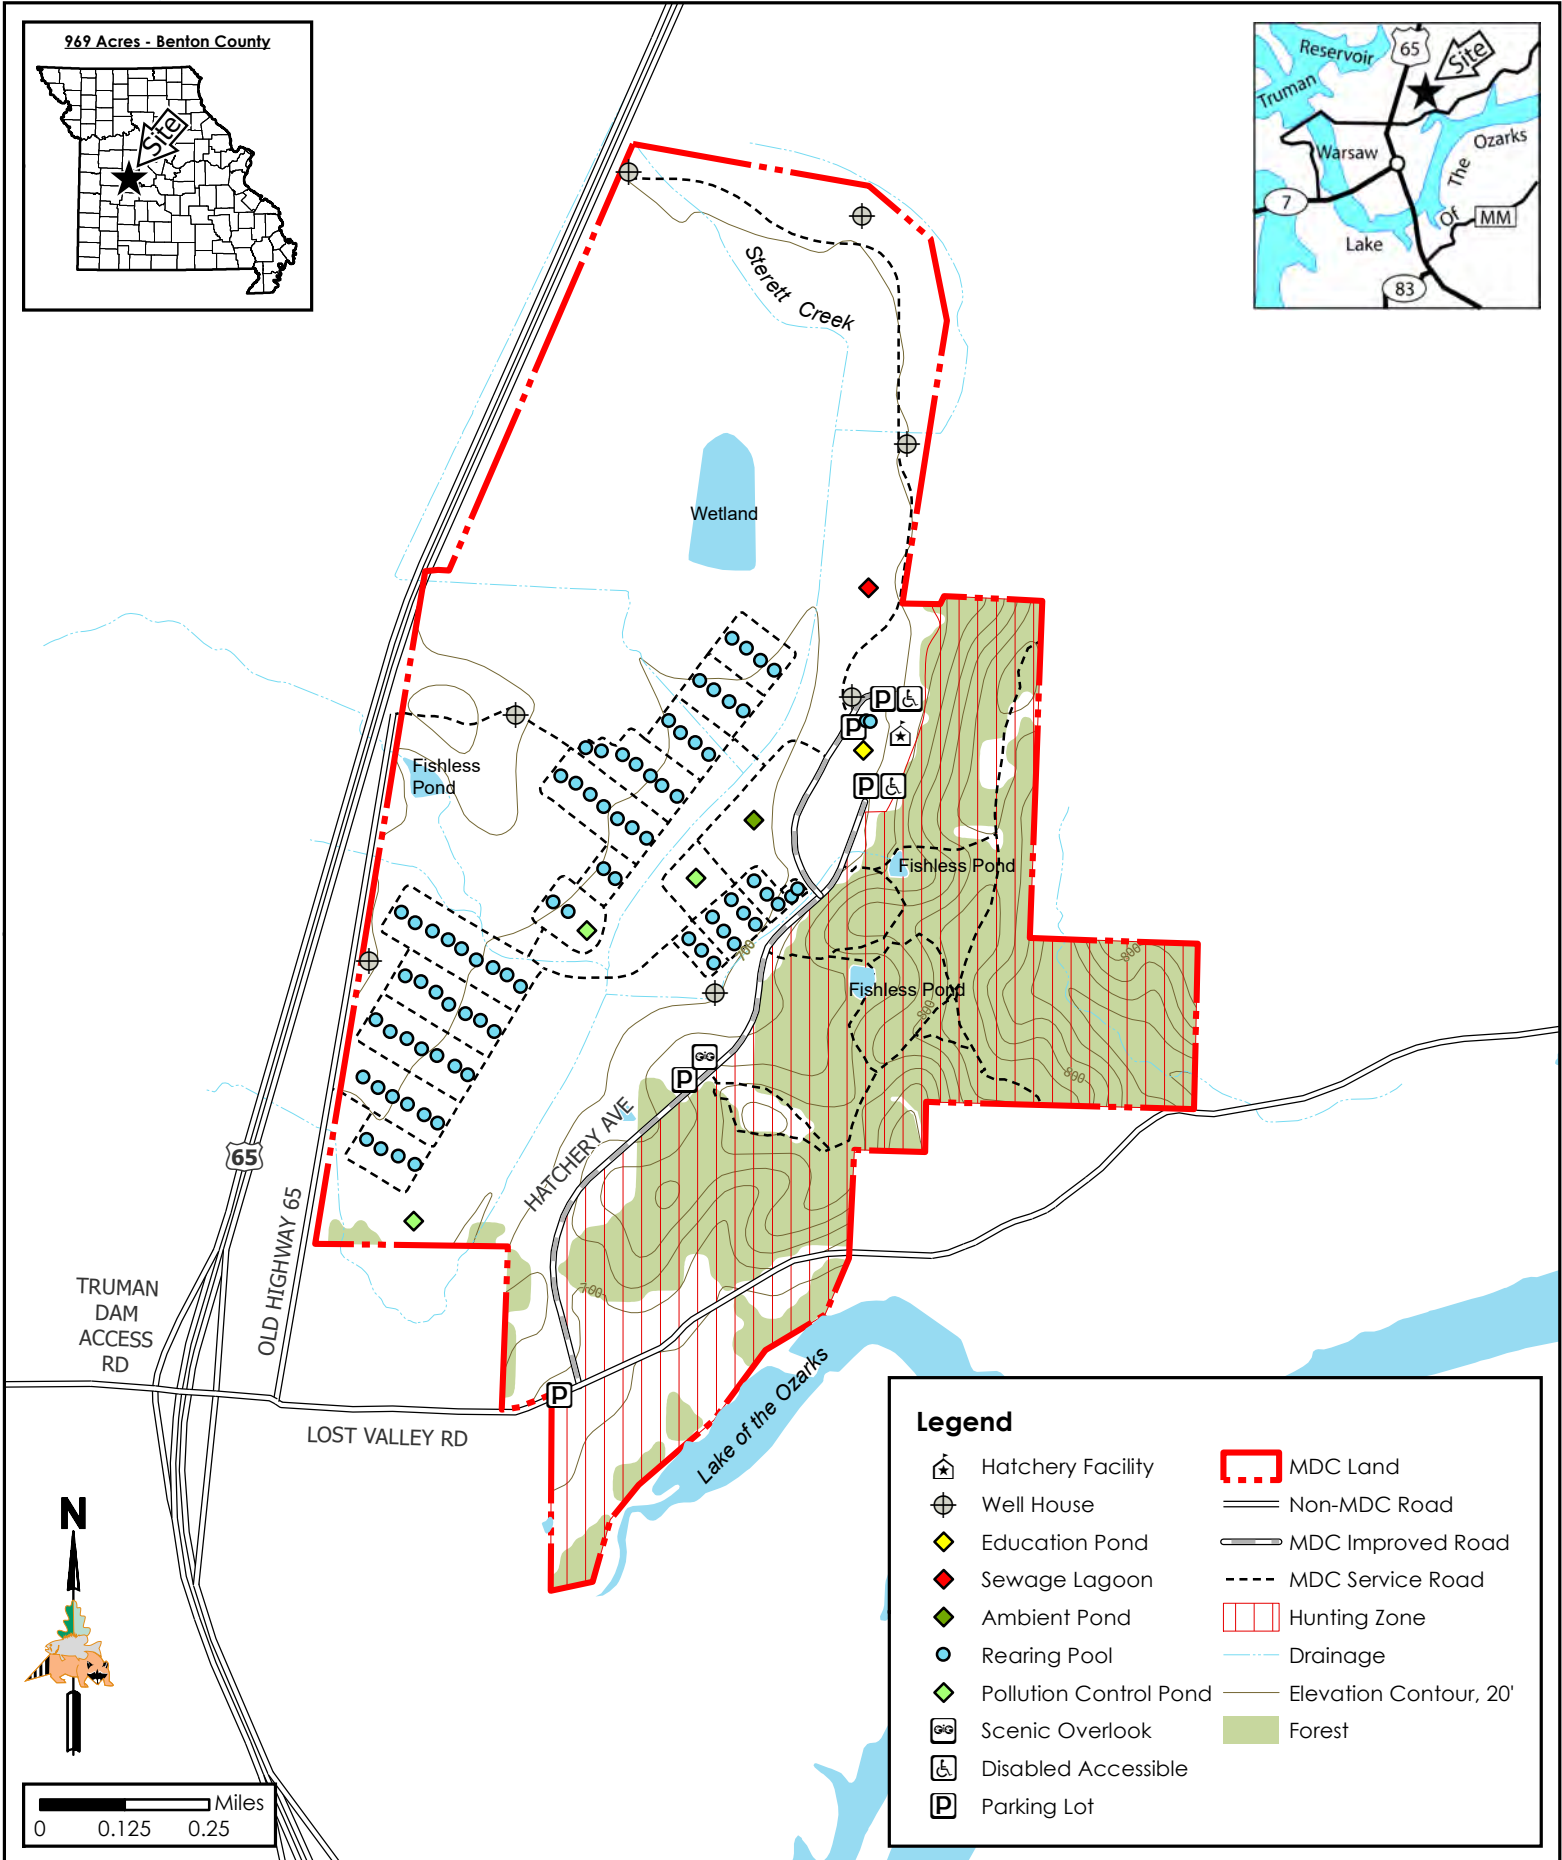

# Lost Valley Fish Hatchery

Conservation Commission of the State of Missouri ©

Last Updated - 3/4/2022

**Legend**

	Hatchery Facility		MDC Land
	Well House		Non-MDC Road
	Education Pond		MDC Improved Road
	Sewage Lagoon		MDC Service Road
	Ambient Pond		Hunting Zone
	Rearing Pool		Drainage
	Pollution Control Pond		Elevation Contour, 20'
	Scenic Overlook		Forest
	Disabled Accessible		
	Parking Lot		

MAP DISCLAIMER: Although all data in this map have been compiled by the Missouri Department of Conservation, no warranty, expressed or implied, is made by the department as to the accuracy of the data and related materials. The act of distribution shall not constitute any such warranty, and no responsibility is assumed by the department in the use of these data or related materials.