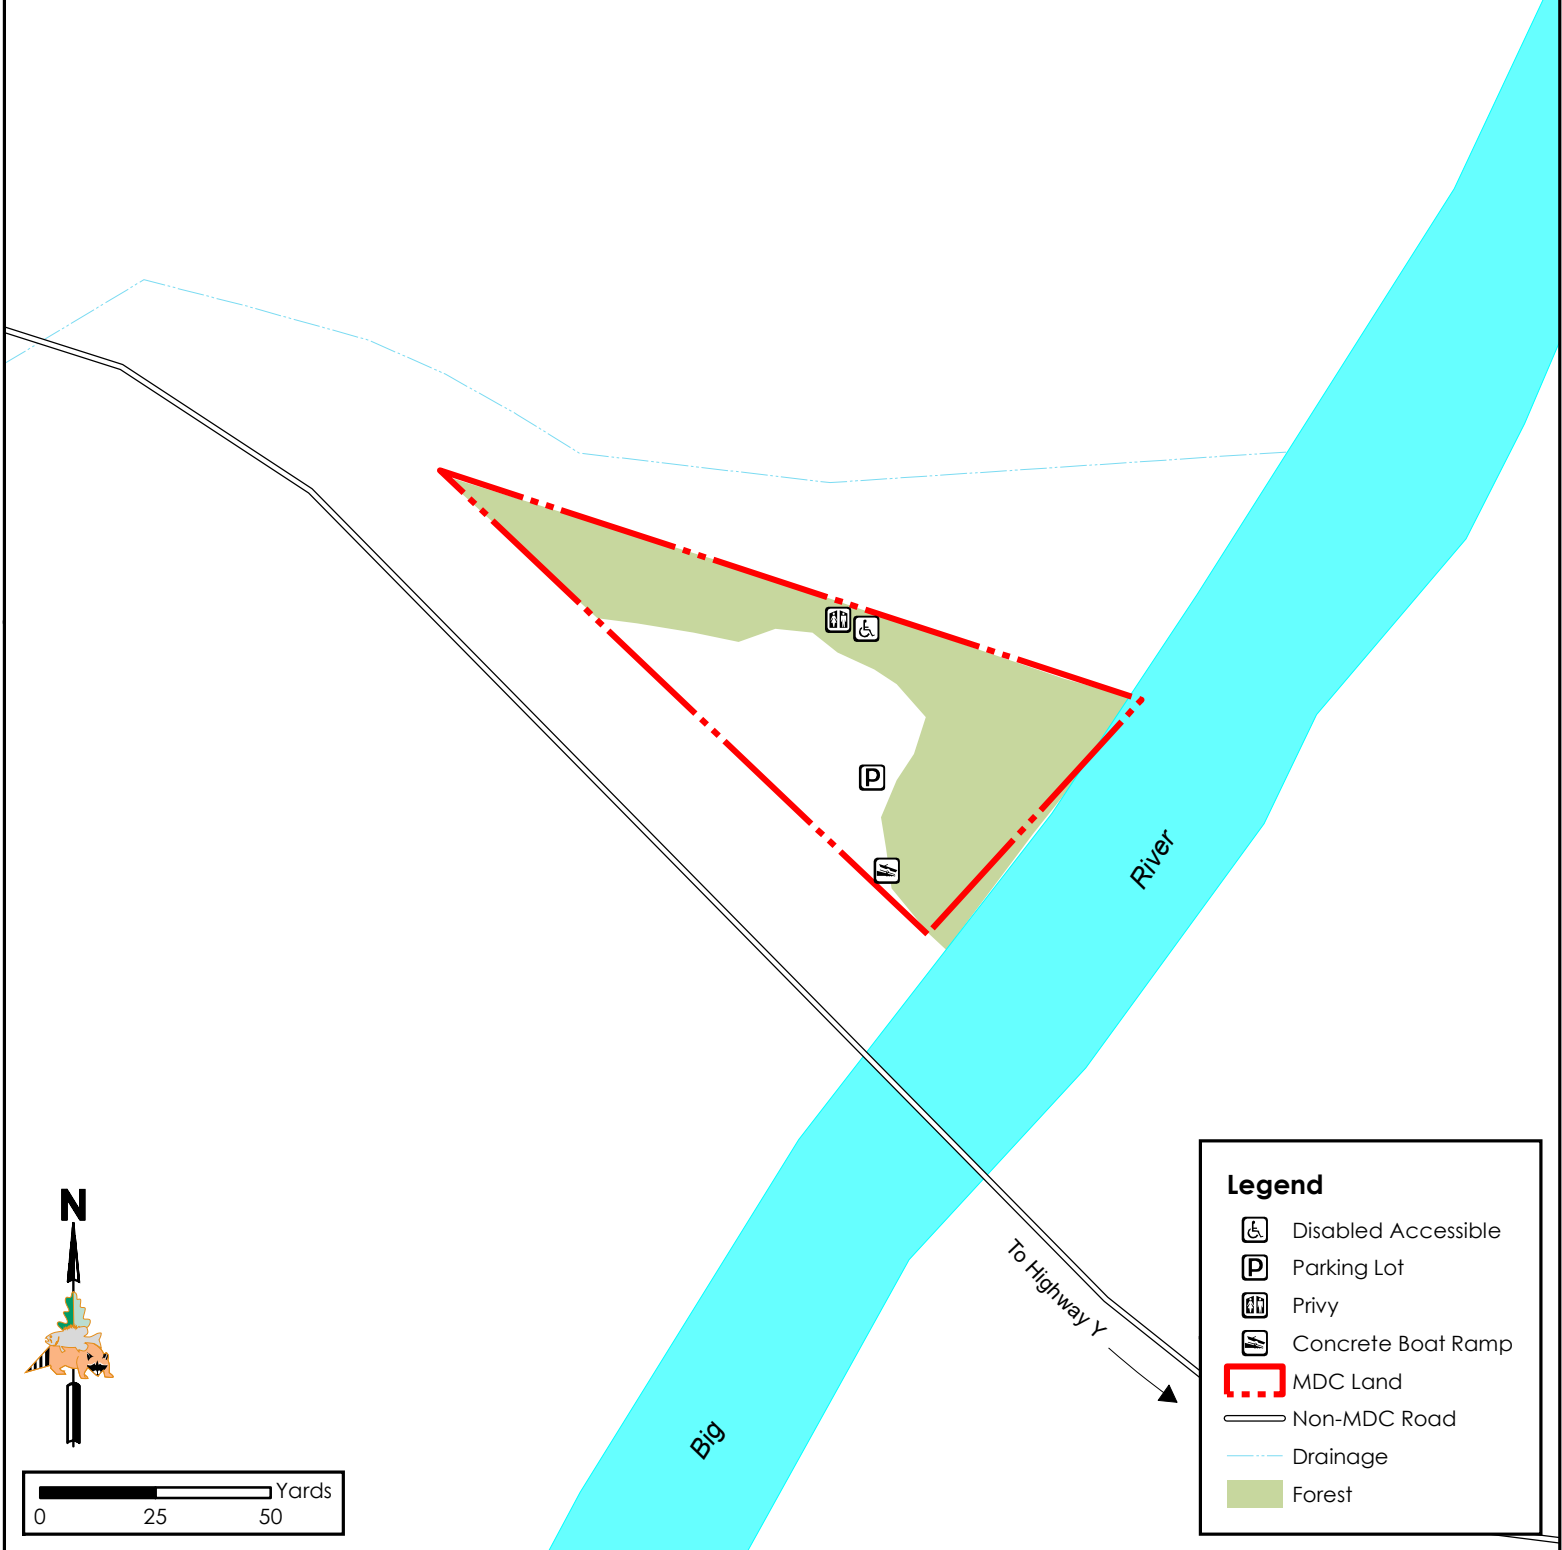

# Brown's Ford Access

Conservation Commission of the State of Missouri ©

Last Updated - 2/7/2022

**Legend**

- Disabled Accessible
- Parking Lot
- Privy
- Concrete Boat Ramp
- MDC Land
- Non-MDC Road
- Drainage
- Forest

MAP DISCLAIMER: Although all data in this map have been compiled by the Missouri Department of Conservation, no warranty, expressed or implied, is made by the department as to the accuracy of the data and related materials. The act of distribution shall not constitute any such warranty, and no responsibility is assumed by the department in the use of these data or related materials.