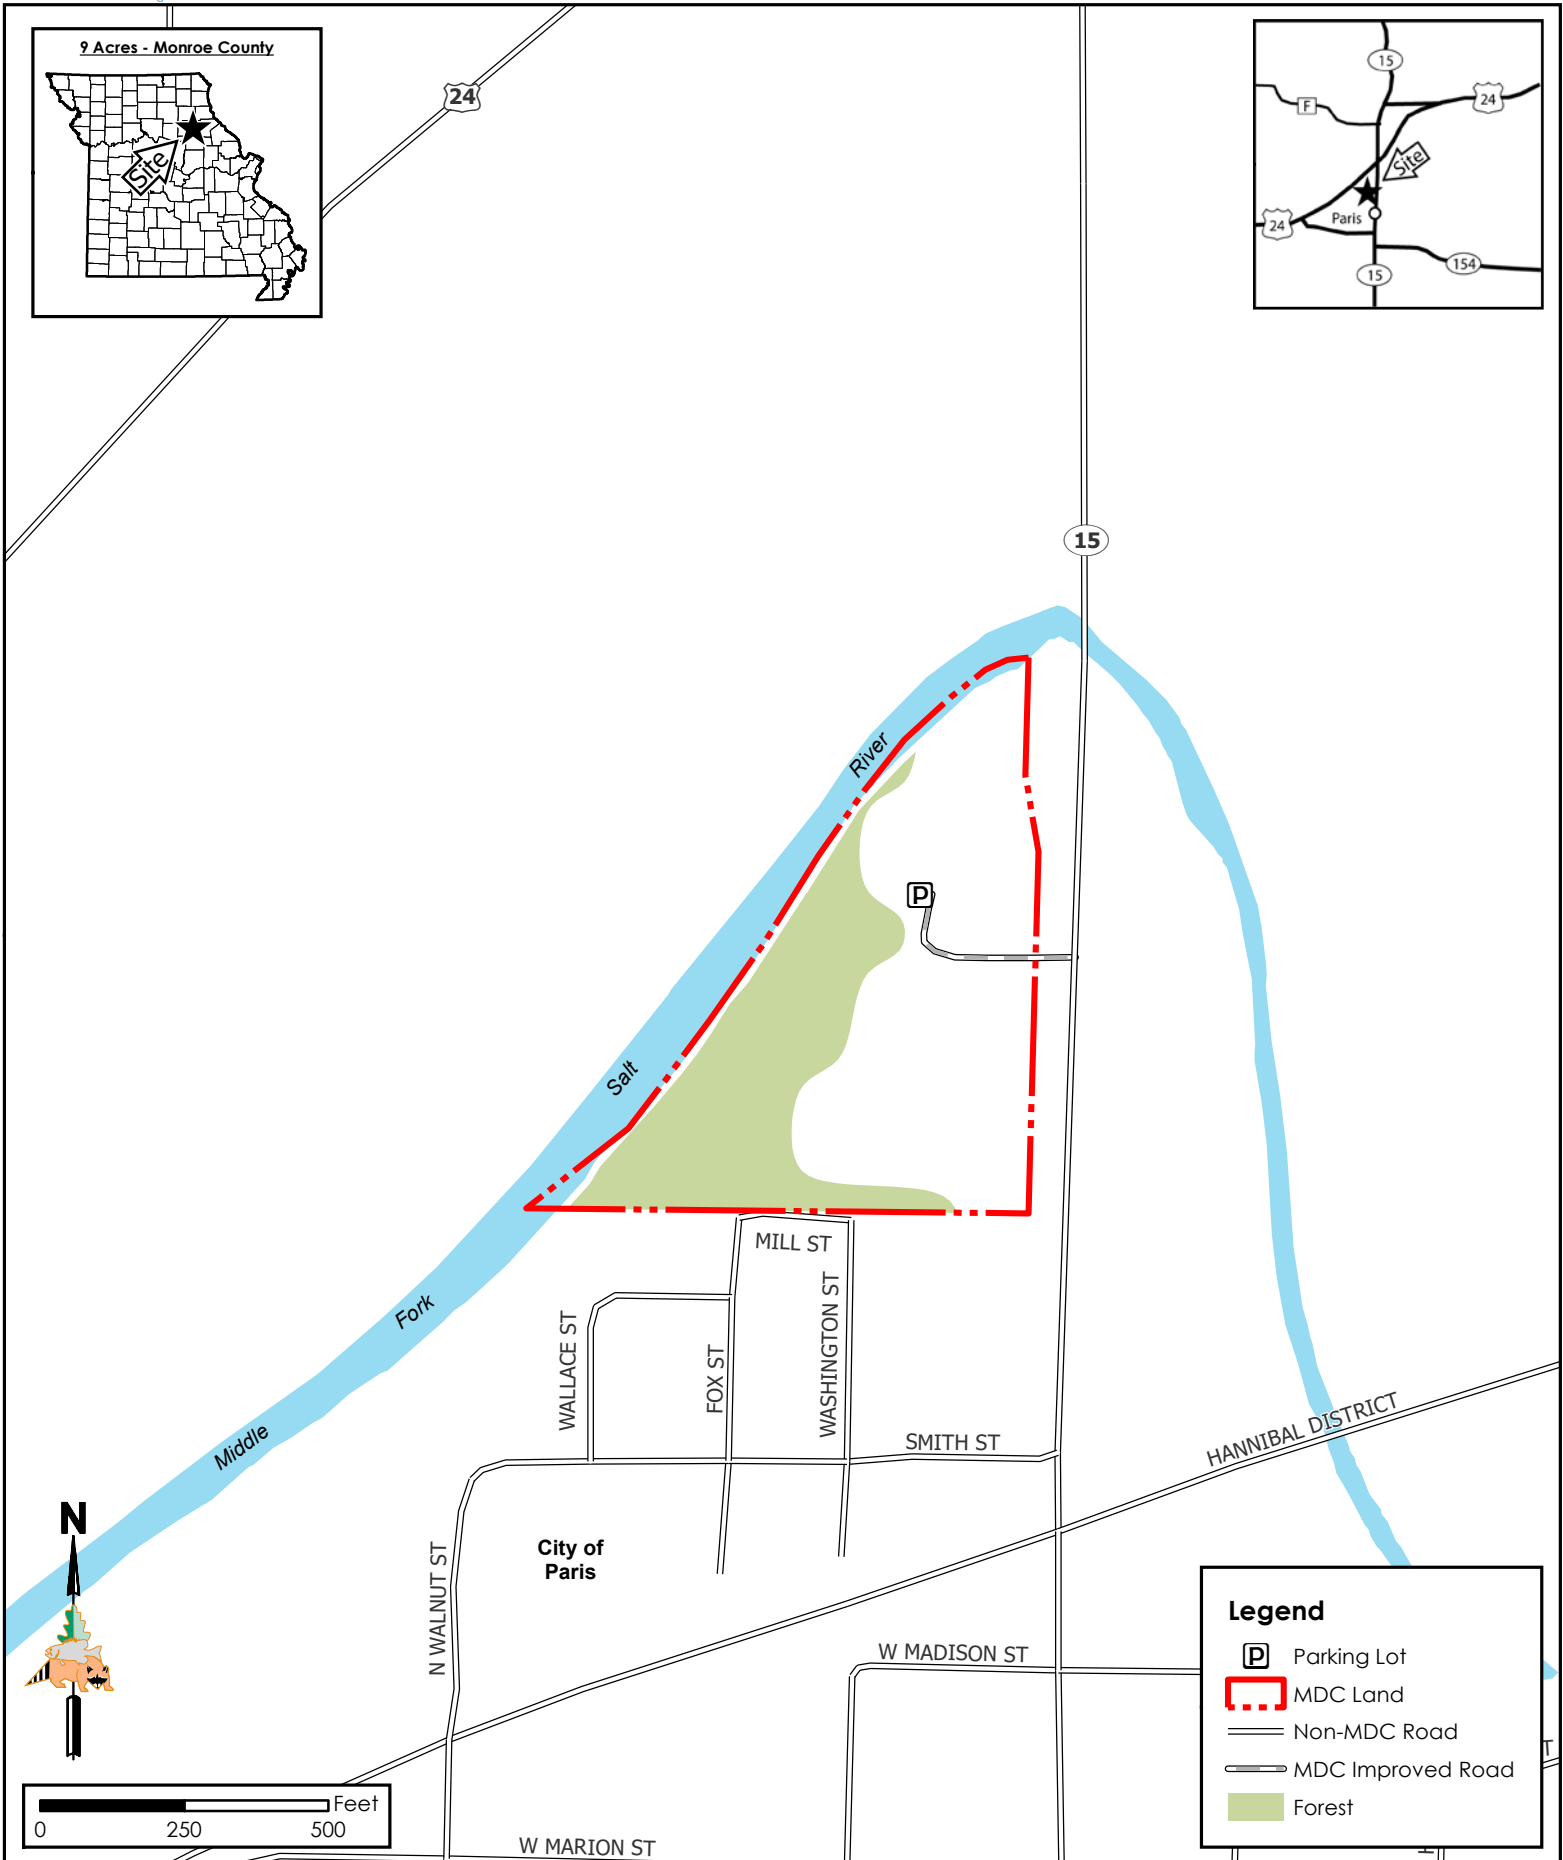

Paris Access

Conservation Commission of the State of Missouri ©

Last Updated - 3/15/2022

Legend

- Parking Lot
- MDC Land
- Non-MDC Road
- MDC Improved Road
- Forest

MAP DISCLAIMER: Although all data in this map have been compiled by the Missouri Department of Conservation, no warranty, expressed or implied, is made by the department as to the accuracy of the data and related materials. The act of distribution shall not constitute any such warranty, and no responsibility is assumed by the department in the use of these data or related materials.