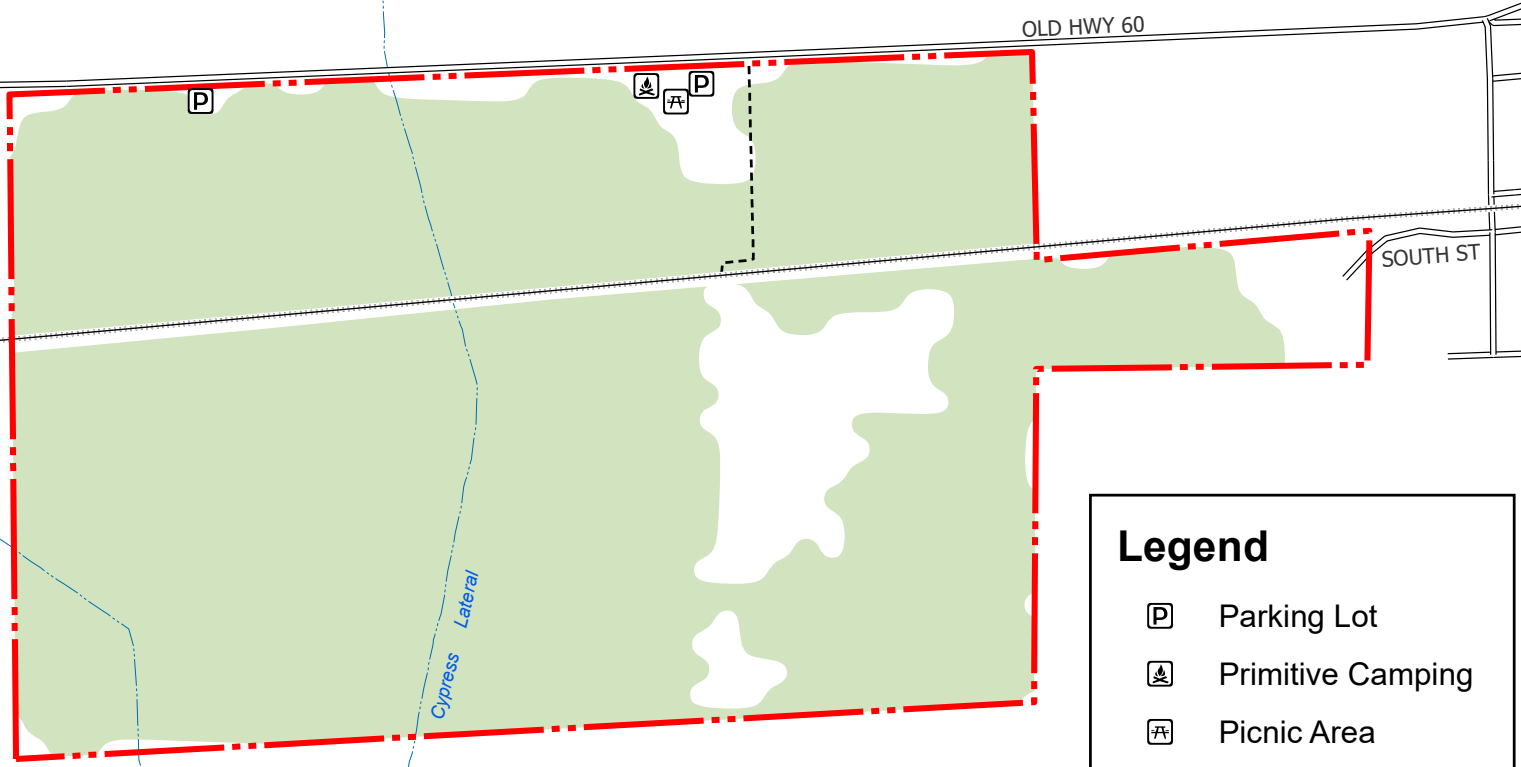

# Oak Ridge Conservation Area

Conservation Commission of the State of Missouri ©

Last Updated - 1/12/2023

### Legend

- Parking Lot
- Primitive Camping
- Picnic Area
- Railroad
- MDC Service Road
- Non-MDC Road
- Stream
- MDC Land
- Forest

MAP DISCLAIMER: Although all data in this map have been compiled by the Missouri Department of Conservation, no warranty, expressed or implied, is made by the department as to the accuracy of the data and related materials. The act of distribution shall not constitute any such warranty, and no responsibility is assumed by the department in the use of these data or related materials.