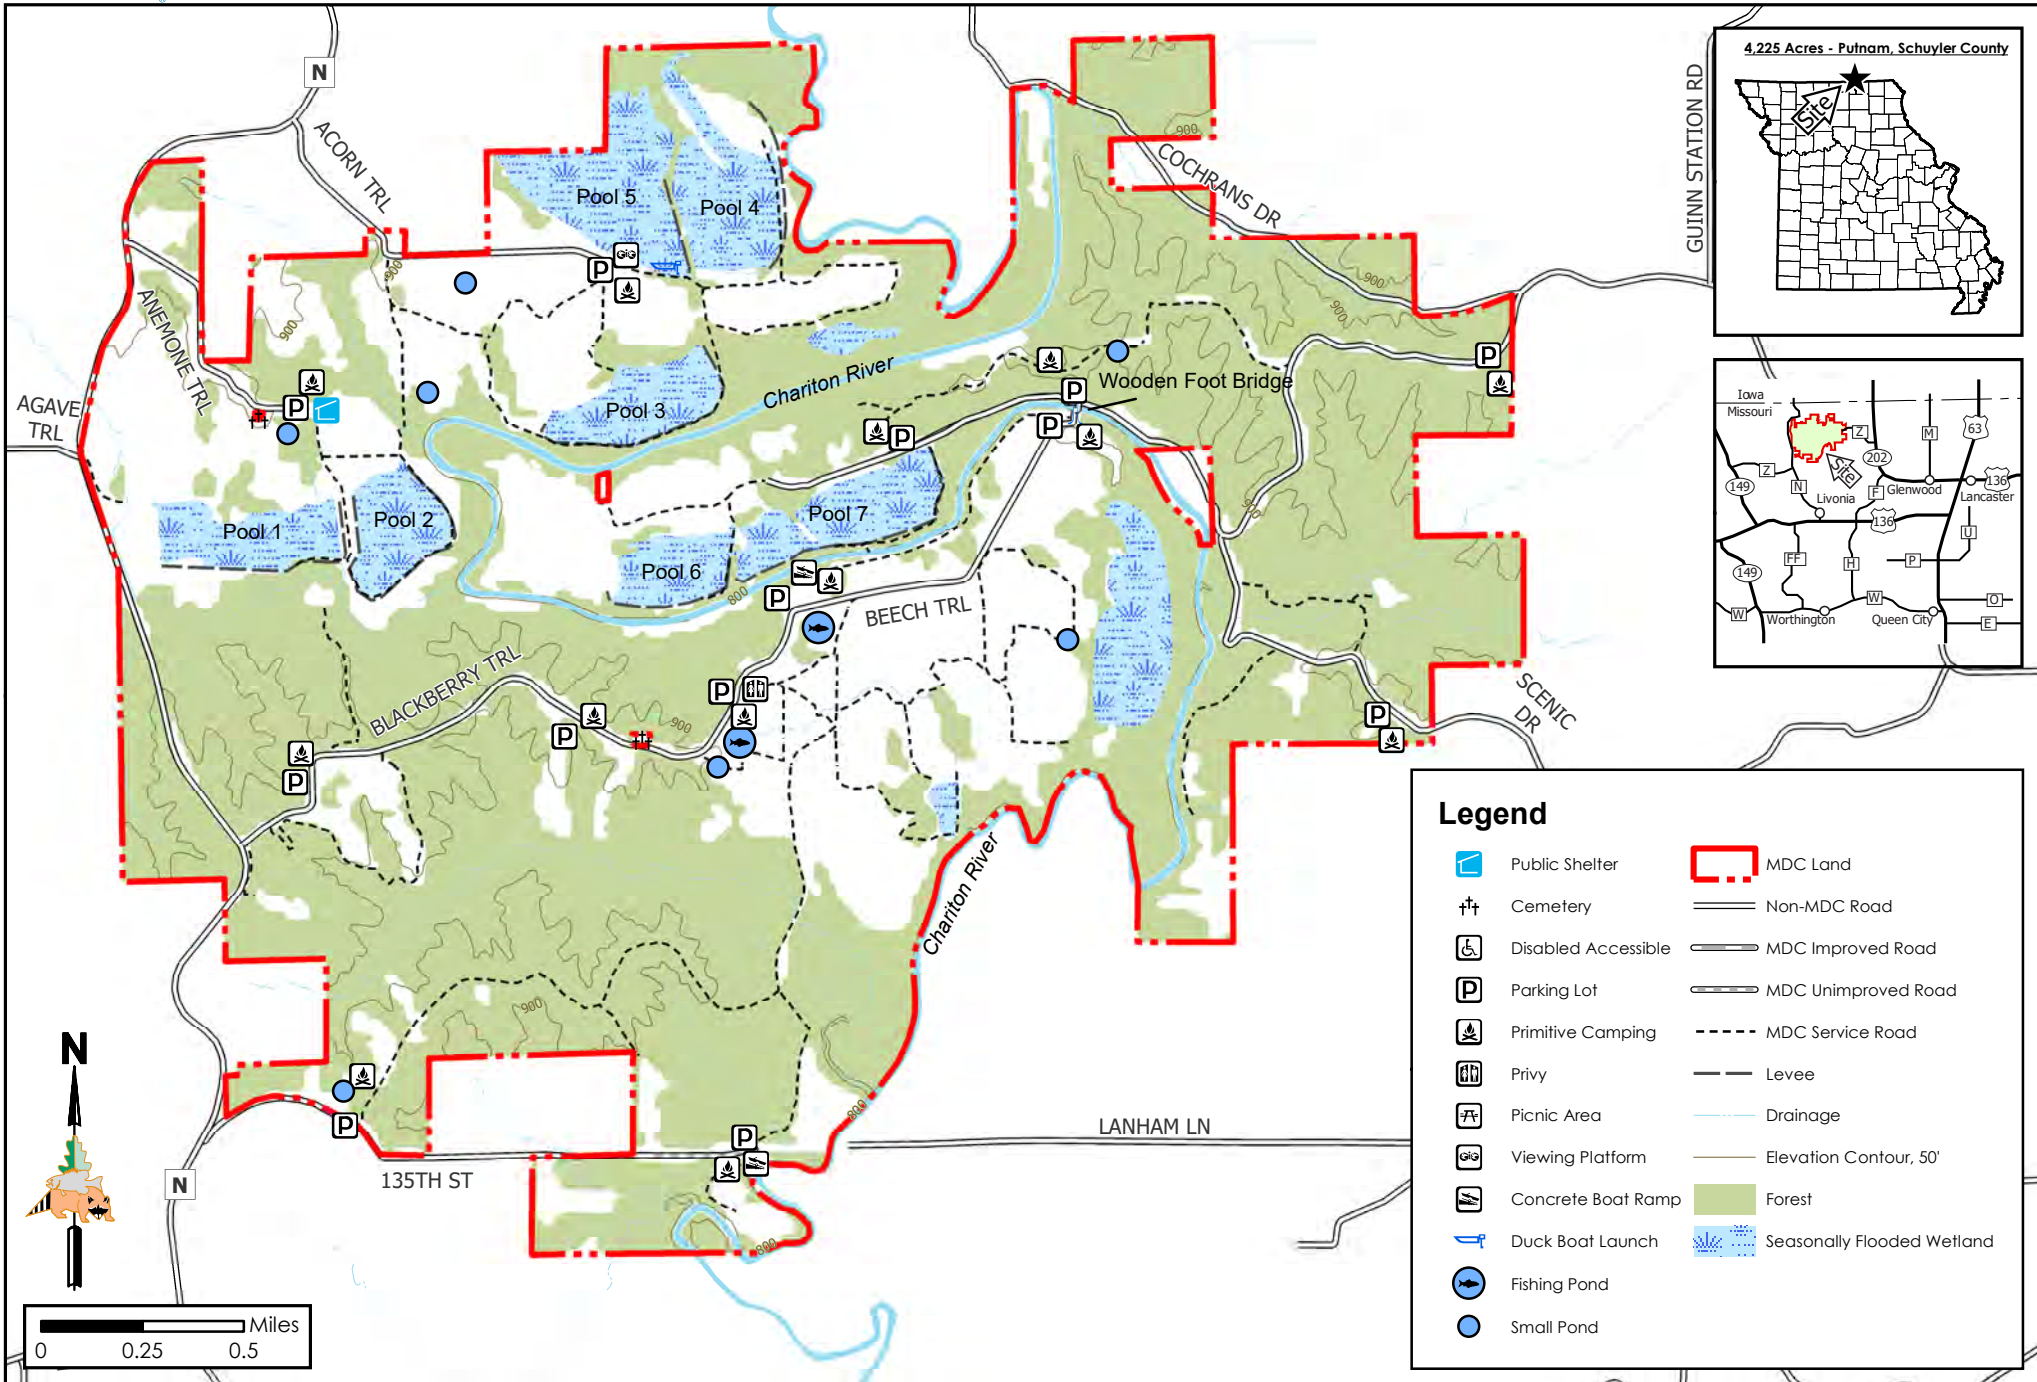

Rebel's Cove Conservation Area

Conservation Commission of the State of Missouri ©

Last Updated - 2/25/2022

Legend

	Public Shelter		MDC Land
	Cemetery		Non-MDC Road
	Disabled Accessible		MDC Improved Road
	Parking Lot		MDC Unimproved Road
	Primitive Camping		MDC Service Road
	Privy		Levee
	Picnic Area		Drainage
	Viewing Platform		Elevation Contour, 50'
	Concrete Boat Ramp		Forest
	Duck Boat Launch		Seasonally Flooded Wetland
	Fishing Pond		
	Small Pond		

MAP DISCLAIMER: Although all data in this map have been compiled by the Missouri Department of Conservation, no warranty, expressed or implied, is made by the department as to the accuracy of the data and related materials. The act of distribution shall not constitute any such warranty, and no responsibility is assumed by the department in the use of these data or related materials.