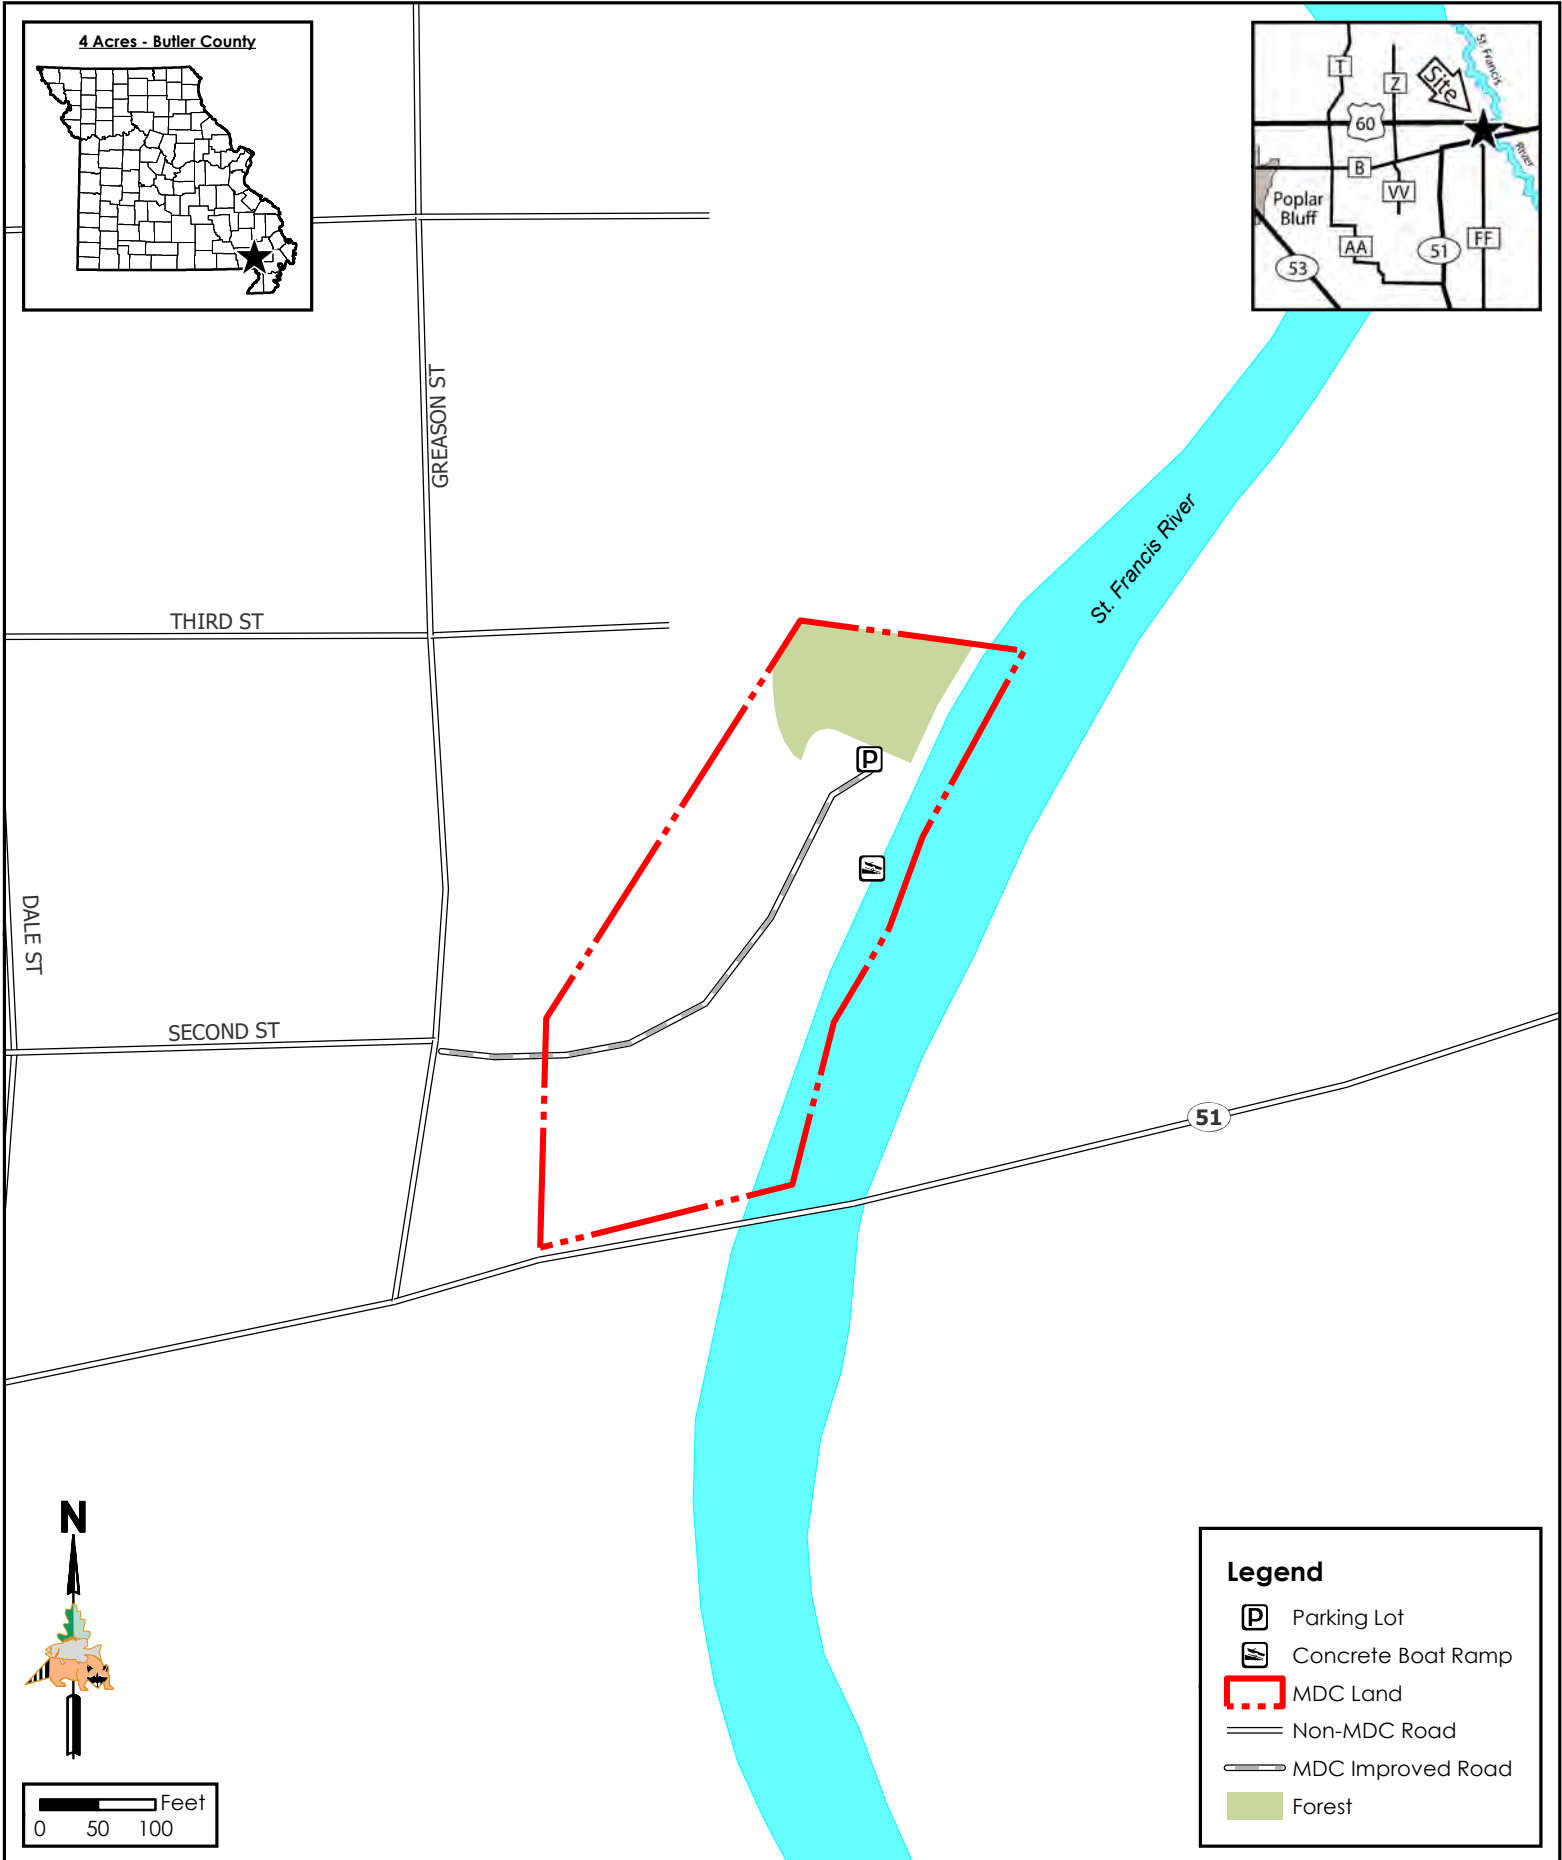

Fisk Access

Conservation Commission of the State of Missouri ©

Last Updated - 2/18/2022

Legend

- Parking Lot
- Concrete Boat Ramp
- MDC Land
- Non-MDC Road
- MDC Improved Road
- Forest

N

Feet

0 50 100

MAP DISCLAIMER: Although all data in this map have been compiled by the Missouri Department of Conservation, no warranty, expressed or implied, is made by the department as to the accuracy of the data and related materials. The act of distribution shall not constitute any such warranty, and no responsibility is assumed by the department in the use of these data or related materials.