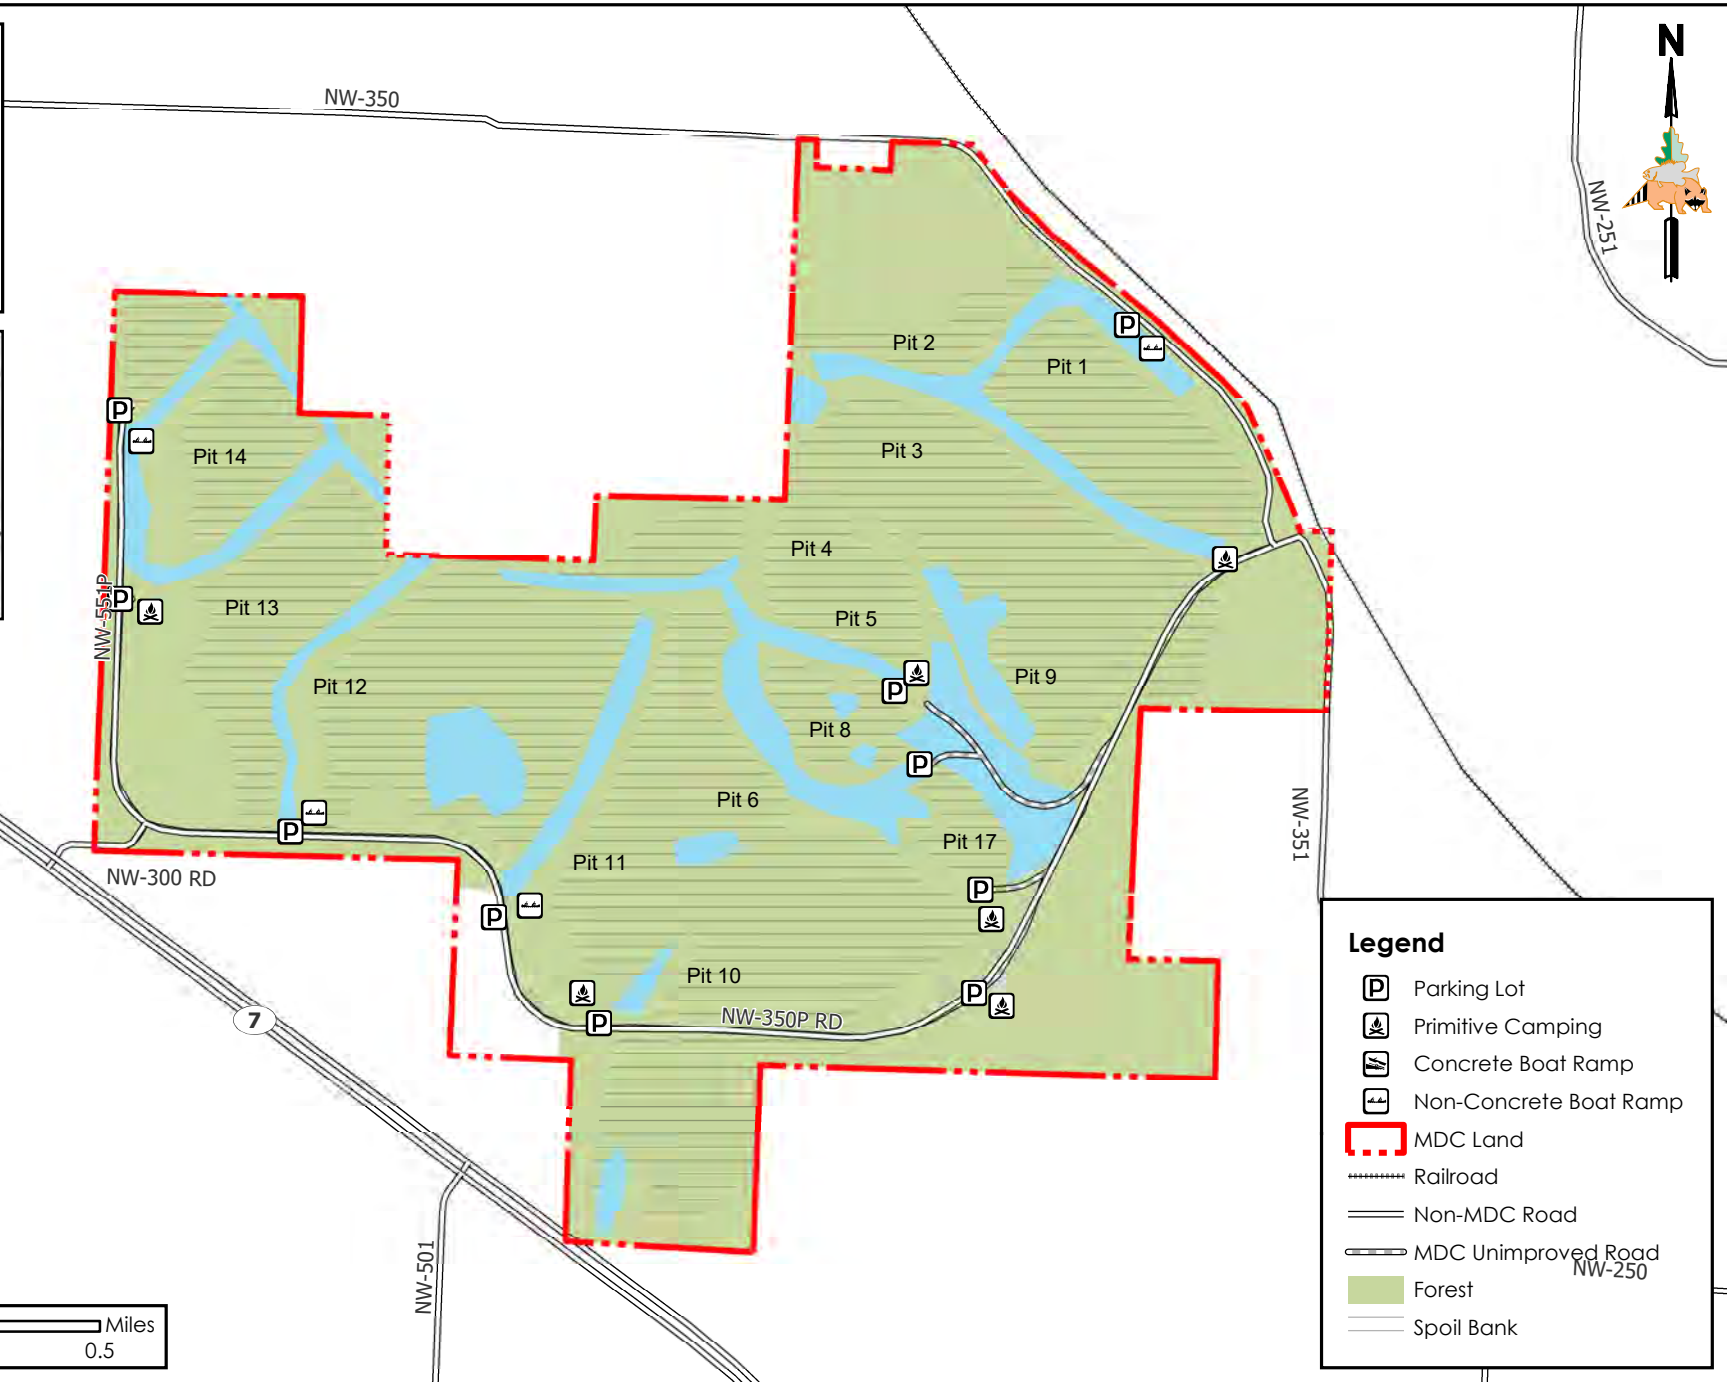

# Poague (Haysler A.) Conservation Area

Conservation Commission of the State of Missouri ©

Last Updated - 2/18/2022

**Legend**

- Parking Lot
- Primitive Camping
- Concrete Boat Ramp
- Non-Concrete Boat Ramp
- MDC Land
- Railroad
- Non-MDC Road
- MDC Unimproved Road
- Forest
- Spoil Bank

MAP DISCLAIMER: Although all data in this map have been compiled by the Missouri Department of Conservation, no warranty, expressed or implied, is made by the department as to the accuracy of the data and related materials. The act of distribution shall not constitute any such warranty, and no responsibility is assumed by the department in the use of these data or related materials.