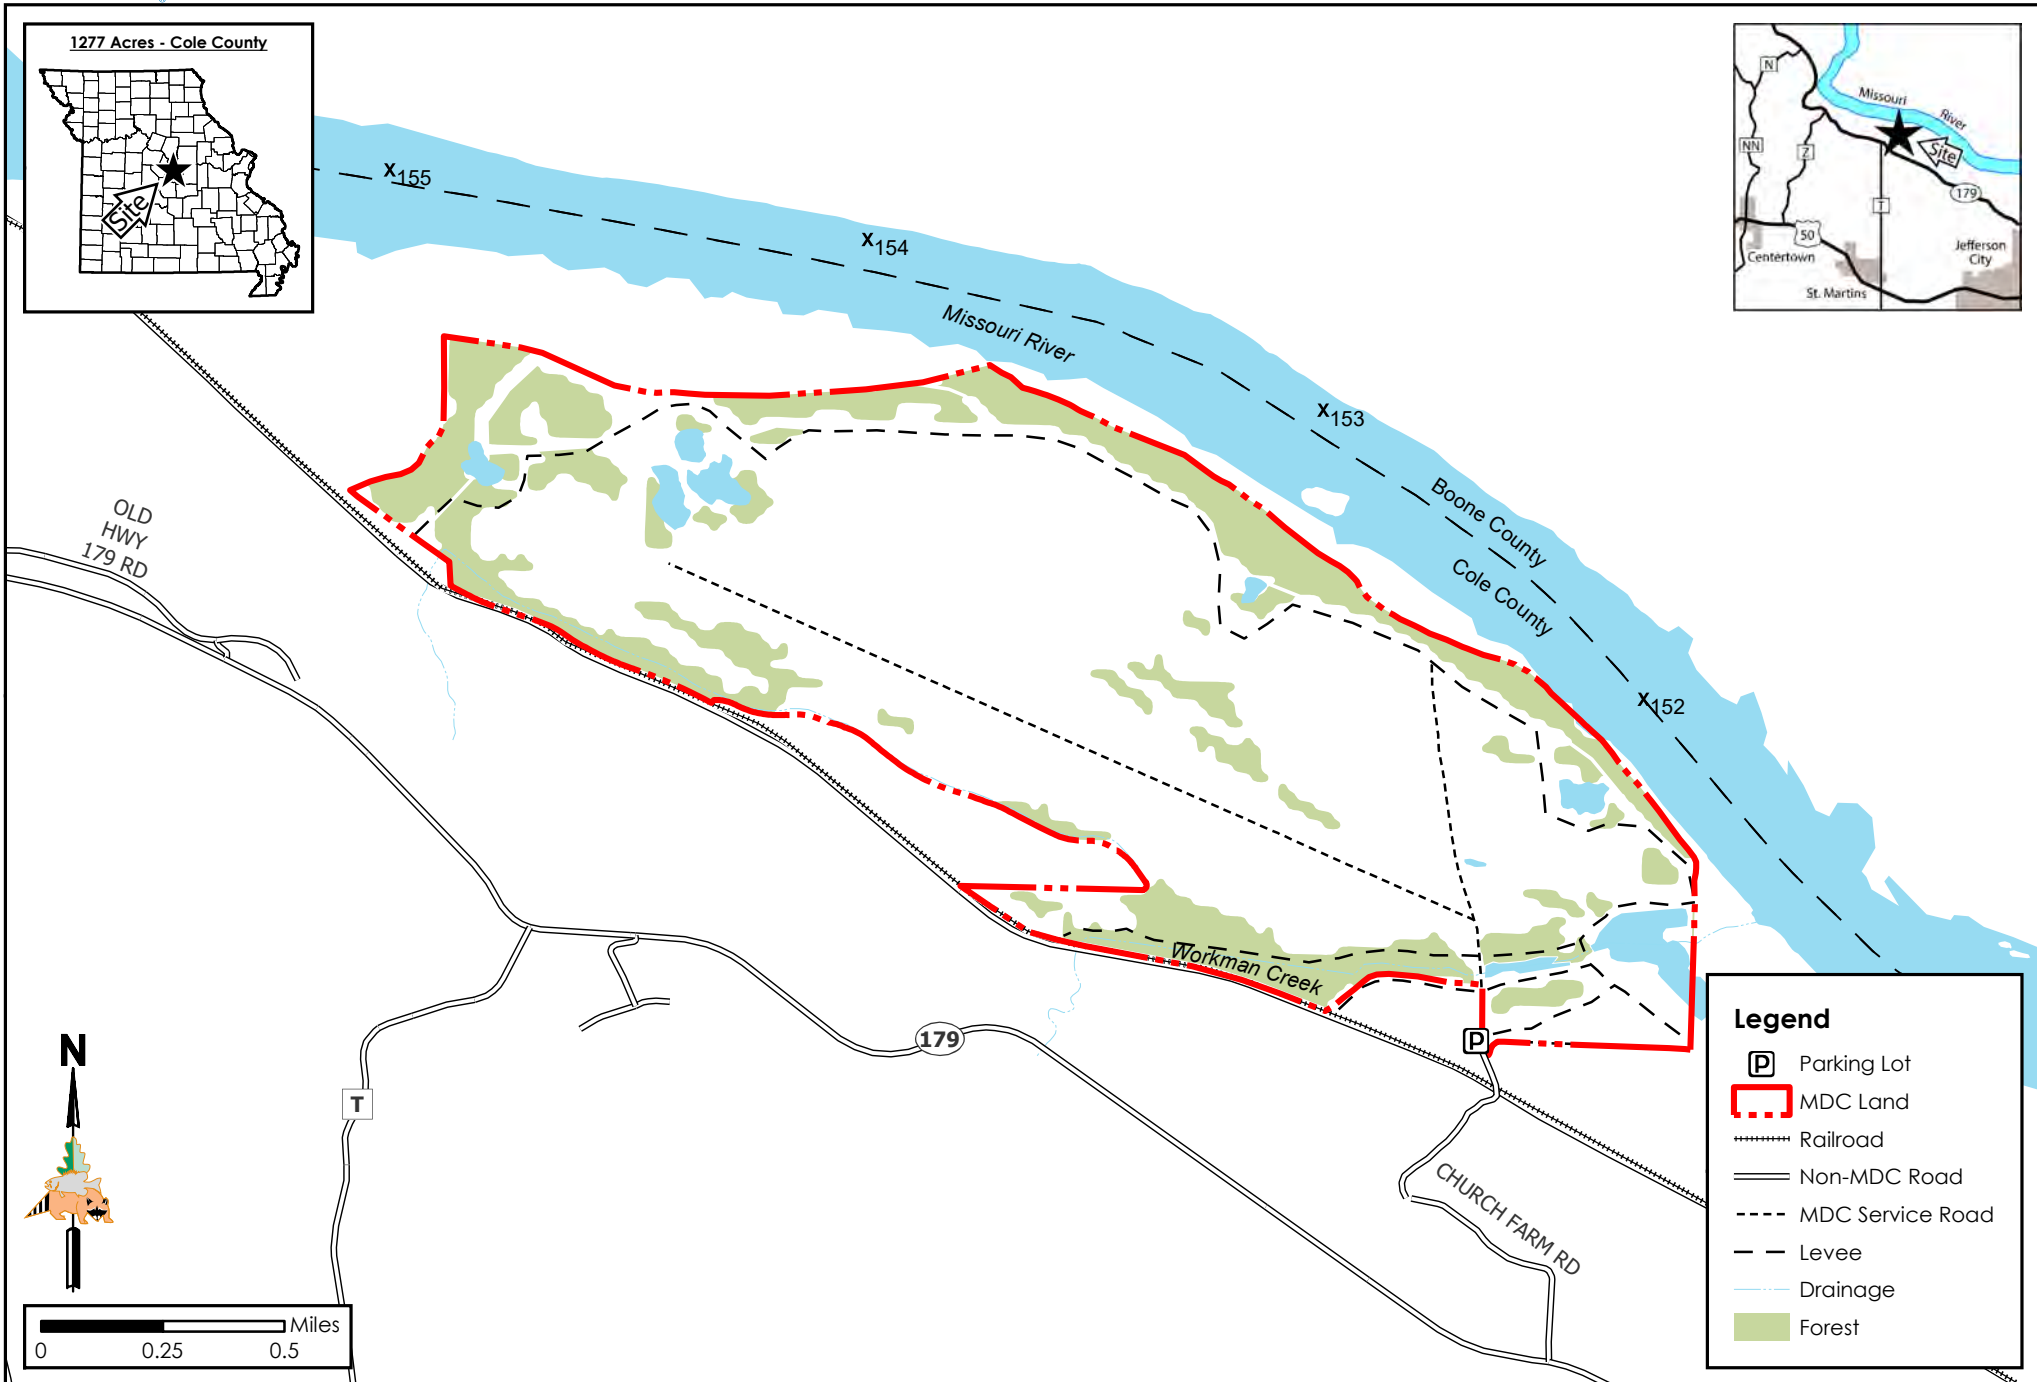

Church Farm Conservation Area

Conservation Commission of the State of Missouri ©

Last Updated - 1/31/2022

1277 Acres - Cole County

MAP DISCLAIMER: Although all data in this map have been compiled by the Missouri Department of Conservation, no warranty, expressed or implied, is made by the department as to the accuracy of the data and related materials. The act of distribution shall not constitute any such warranty, and no responsibility is assumed by the department in the use of these data or related materials.