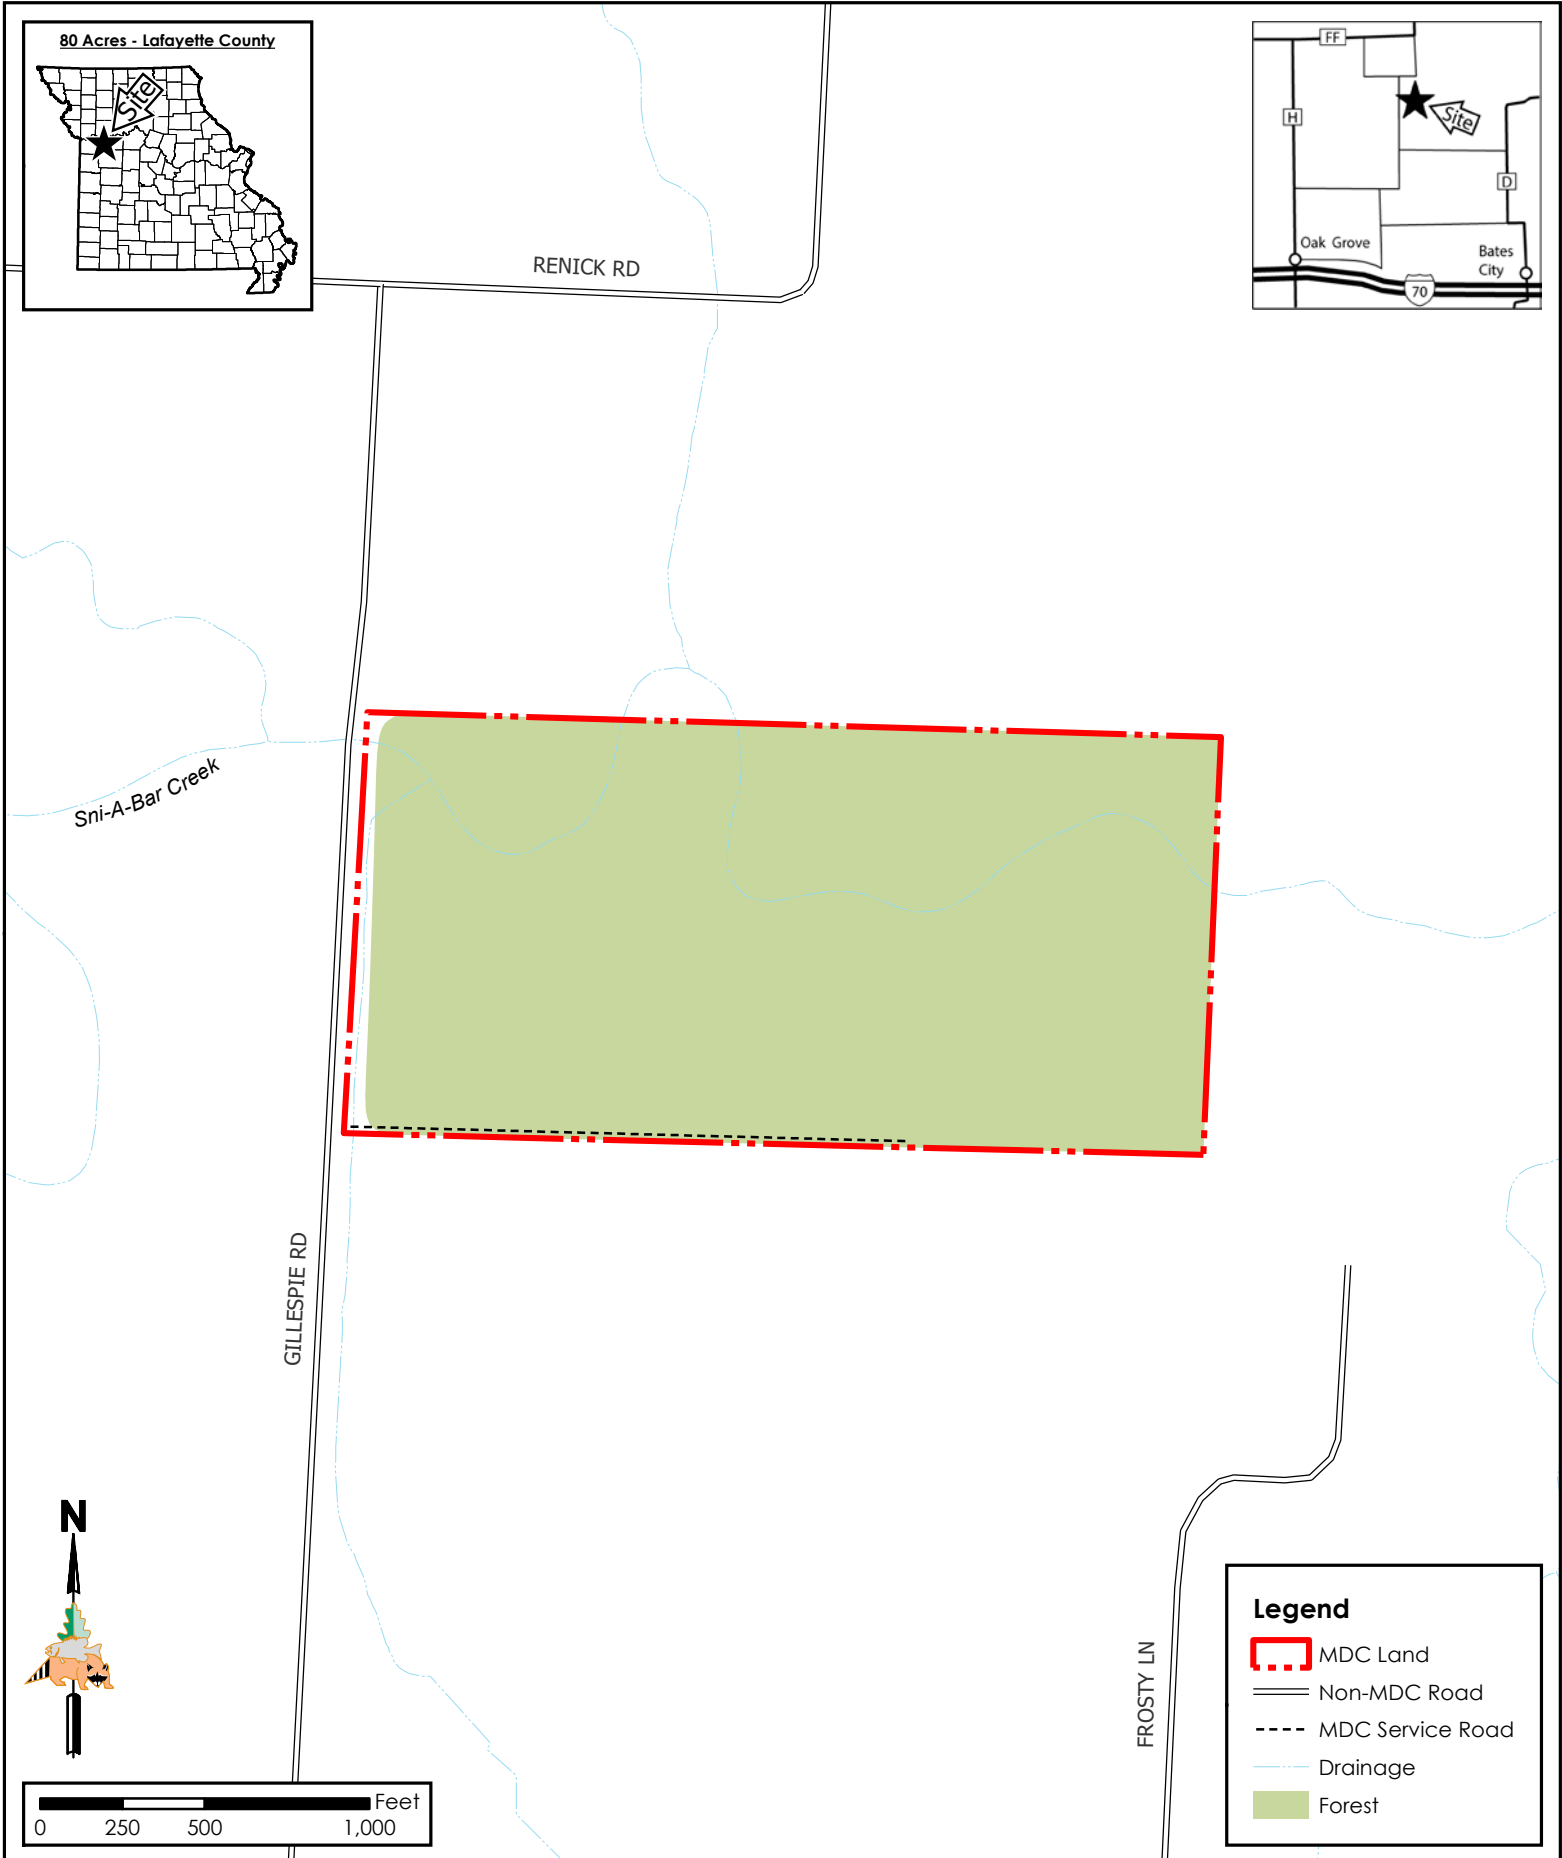

Sni-A-Bar Conservation Area

Conservation Commission of the State of Missouri ©

Last Updated - 3/22/2022

Legend

- MDC Land
- Non-MDC Road
- MDC Service Road
- Drainage
- Forest

MAP DISCLAIMER: Although all data in this map have been compiled by the Missouri Department of Conservation, no warranty, expressed or implied, is made by the department as to the accuracy of the data and related materials. The act of distribution shall not constitute any such warranty, and no responsibility is assumed by the department in the use of these data or related materials.