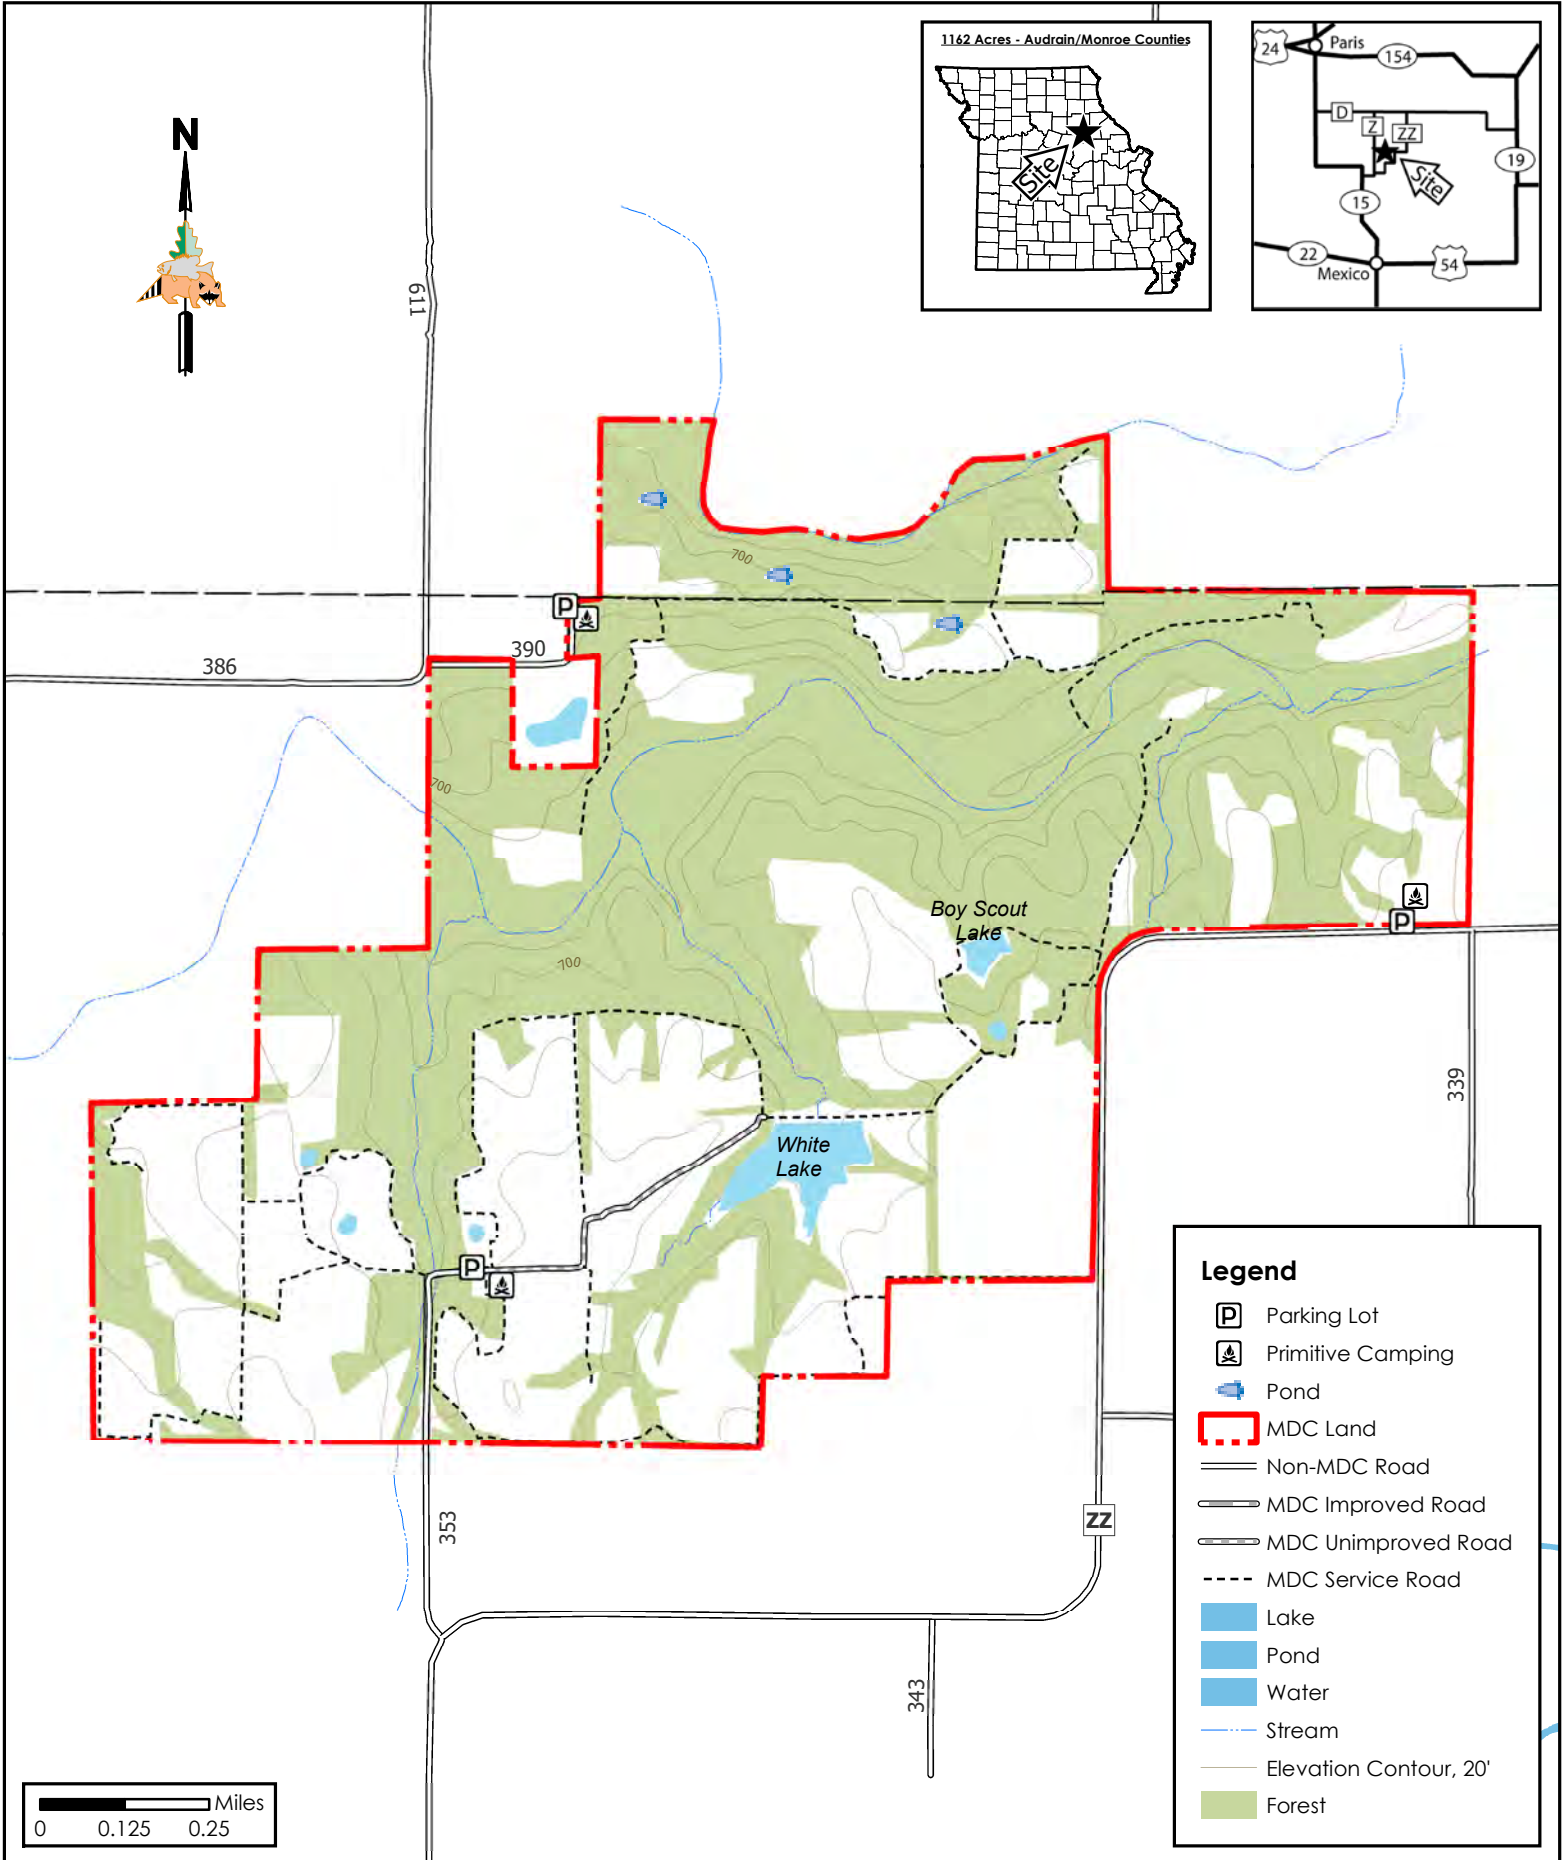

# Robert M. White II Conservation Area

Conservation Commission of the State of Missouri ©

Last Updated - 8/15/2022

**Legend**

- Parking Lot
- Primitive Camping
- Pond
- MDC Land
- Non-MDC Road
- MDC Improved Road
- MDC Unimproved Road
- MDC Service Road
- Lake
- Pond
- Water
- Stream
- Elevation Contour, 20'
- Forest

MAP DISCLAIMER: Although all data in this map have been compiled by the Missouri Department of Conservation, no warranty, expressed or implied, is made by the department as to the accuracy of the data and related materials. The act of distribution shall not constitute any such warranty, and no responsibility is assumed by the department in the use of these data or related materials.