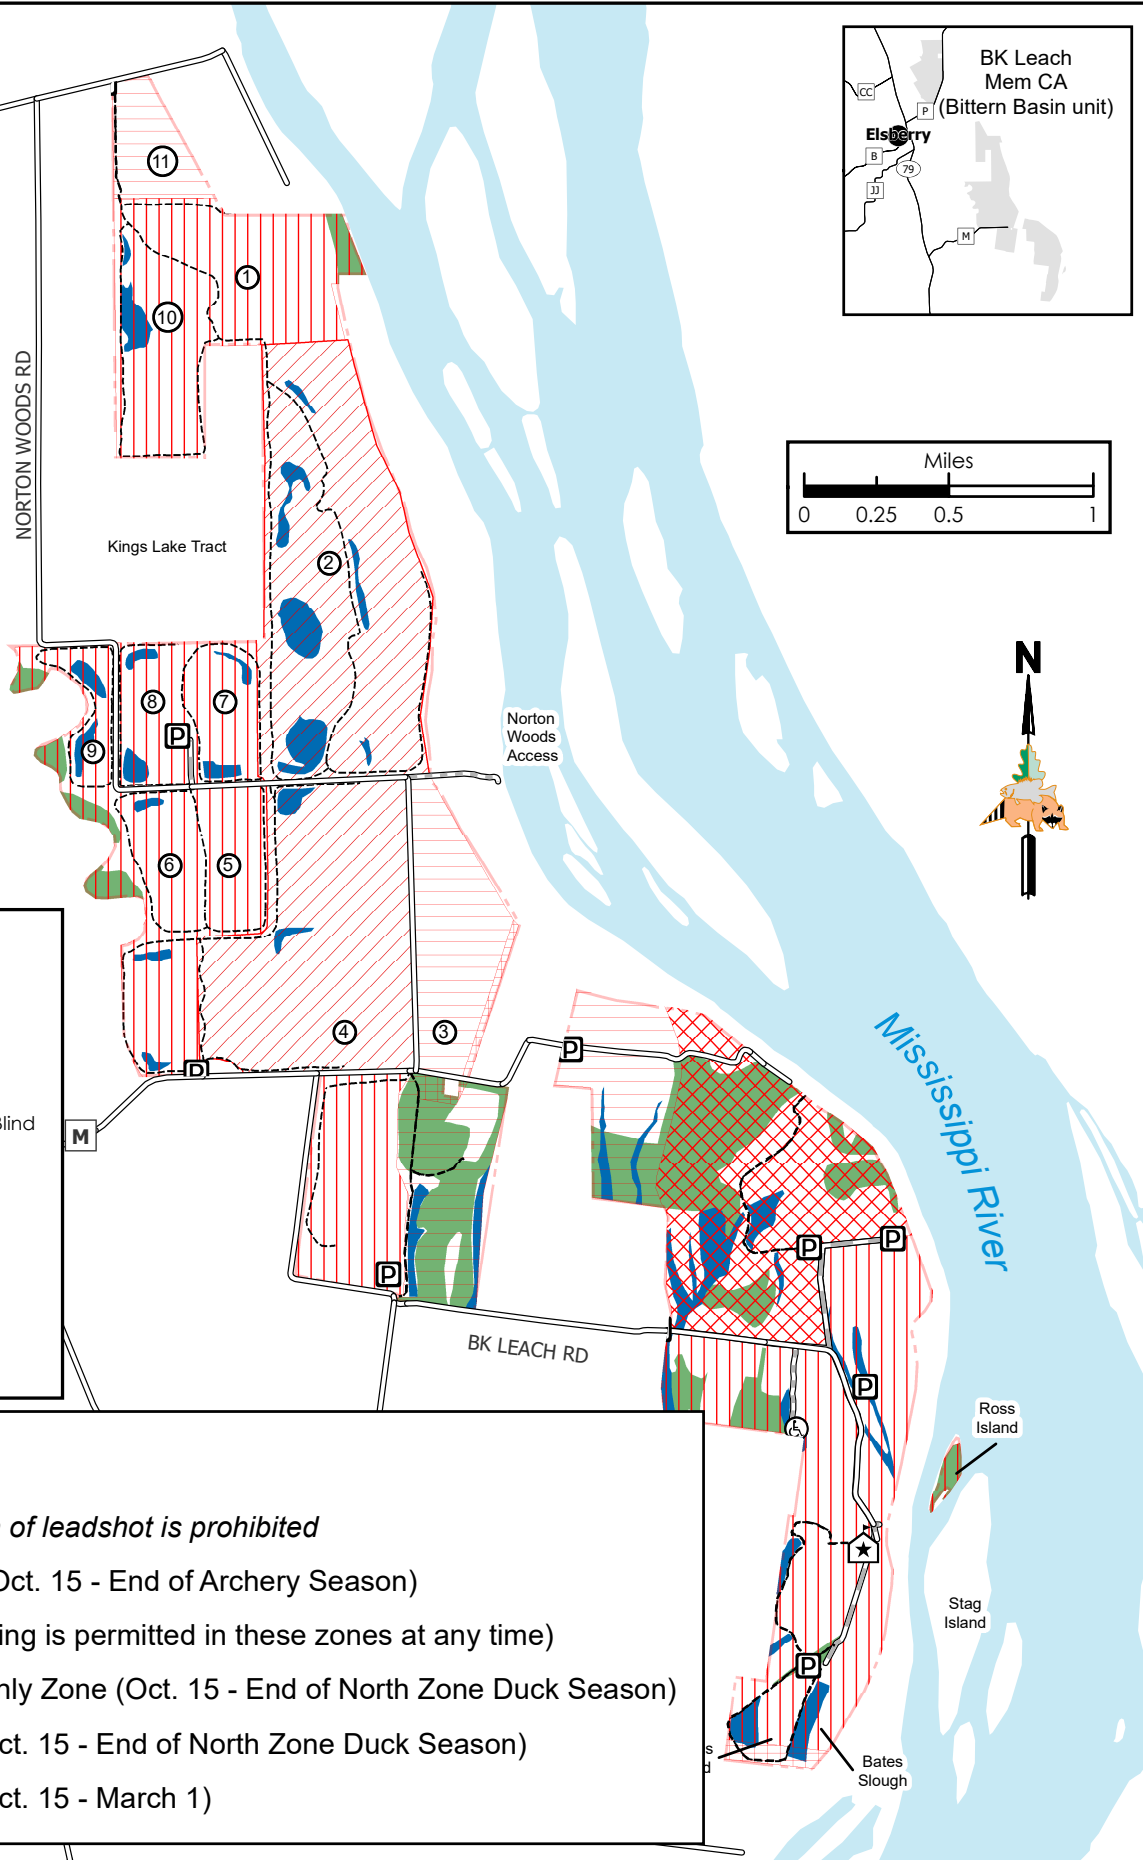

BK Leach Memorial Conservation Area

Conservation Commission of the State of Missouri ©

Last Updated - 10/21/2022

Legend

- Headquarters
- Parking Lot
- Disabled Accessible Blind
- Waterfowl Hunting and Viewing Blind
- Non-MDC Road
- MDC Improved Road
- MDC Unimproved Road
- MDC Service Road
- MDC Land
- Deep_Water
- Forest

Area Restrictions

1) Use or possession of leadshot is prohibited

- Archery Only Zone (Oct. 15 - End of Archery Season)
- No Hunting (No Hunting is permitted in these zones at any time)
- Waterfowl Hunting Only Zone (Oct. 15 - End of North Zone Duck Season)
- Waterfowl Refuge (Oct. 15 - End of North Zone Duck Season)
- Waterfowl Refuge (Oct. 15 - March 1)