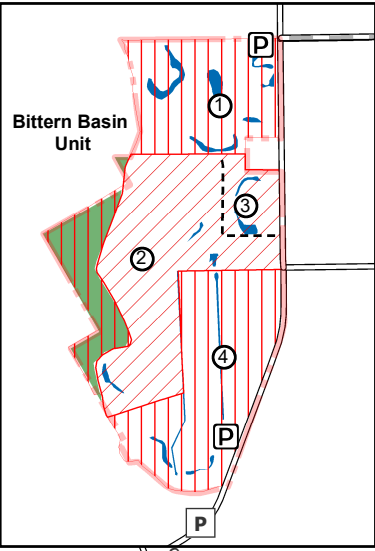

BK Leach Memorial Conservation Area

Conservation Commission of the State of Missouri ©

Last Updated - 10/21/2022

Legend

- Headquarters
- Parking Lot
- Disabled Accessible Blind
- Waterfowl Hunting and Viewing Blind
- Non-MDC Road
- MDC Improved Road
- MDC Unimproved Road
- MDC Service Road
- MDC Land
- Deep_Water
- Forest

Area Restrictions

1) Use or possession of leadshot is prohibited

- Archery Only Zone (Oct. 15 - End of Archery Season)
- No Hunting (No Hunting is permitted in these zones at any time)
- Waterfowl Hunting Only Zone (Oct. 15 - End of North Zone Duck Season)
- Waterfowl Refuge (Oct. 15 - End of North Zone Duck Season)
- Waterfowl Refuge (Oct. 15 - March 1)