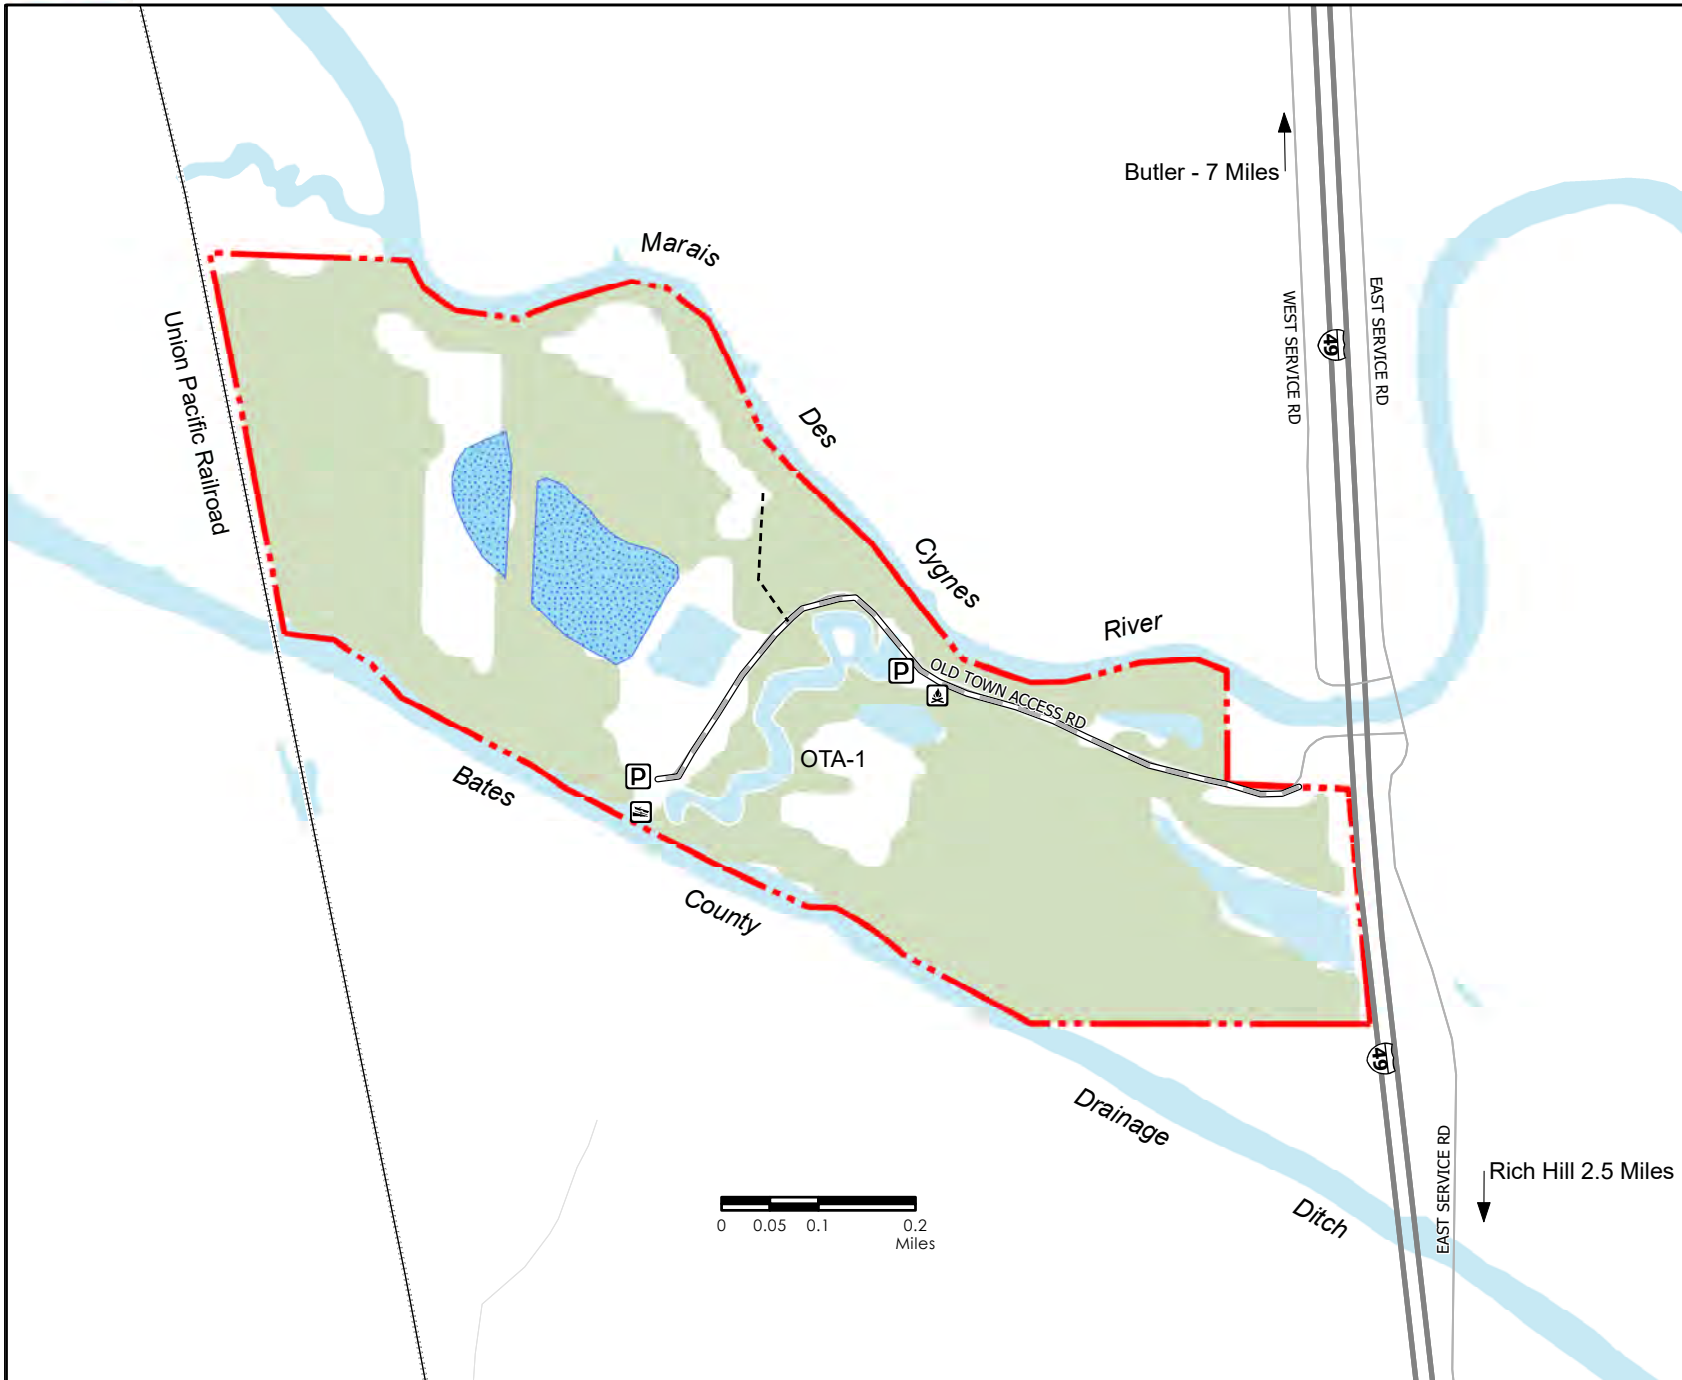

Old Town Access

Bates County - 310 Acres - Conservation Commission of the State of Missouri © 11/8/2022

Legend

- Parking Lot
- Primitive Camping
- Concrete Boat Ramp
- Railroad
- MDC Improved Road
- MDC Service Road
- Non MDC Road
- MDC Lands
- Marsh Production
- Forest
- Water

MAP DISCLAIMER: Although all data in this map have been compiled by the Missouri Department of Conservation, no warranty, expressed or implied, is made by the department as to the accuracy of the data and related materials. The act of distribution shall not constitute any such warranty, and no responsibility is assumed by the department in the use of these data or related materials.