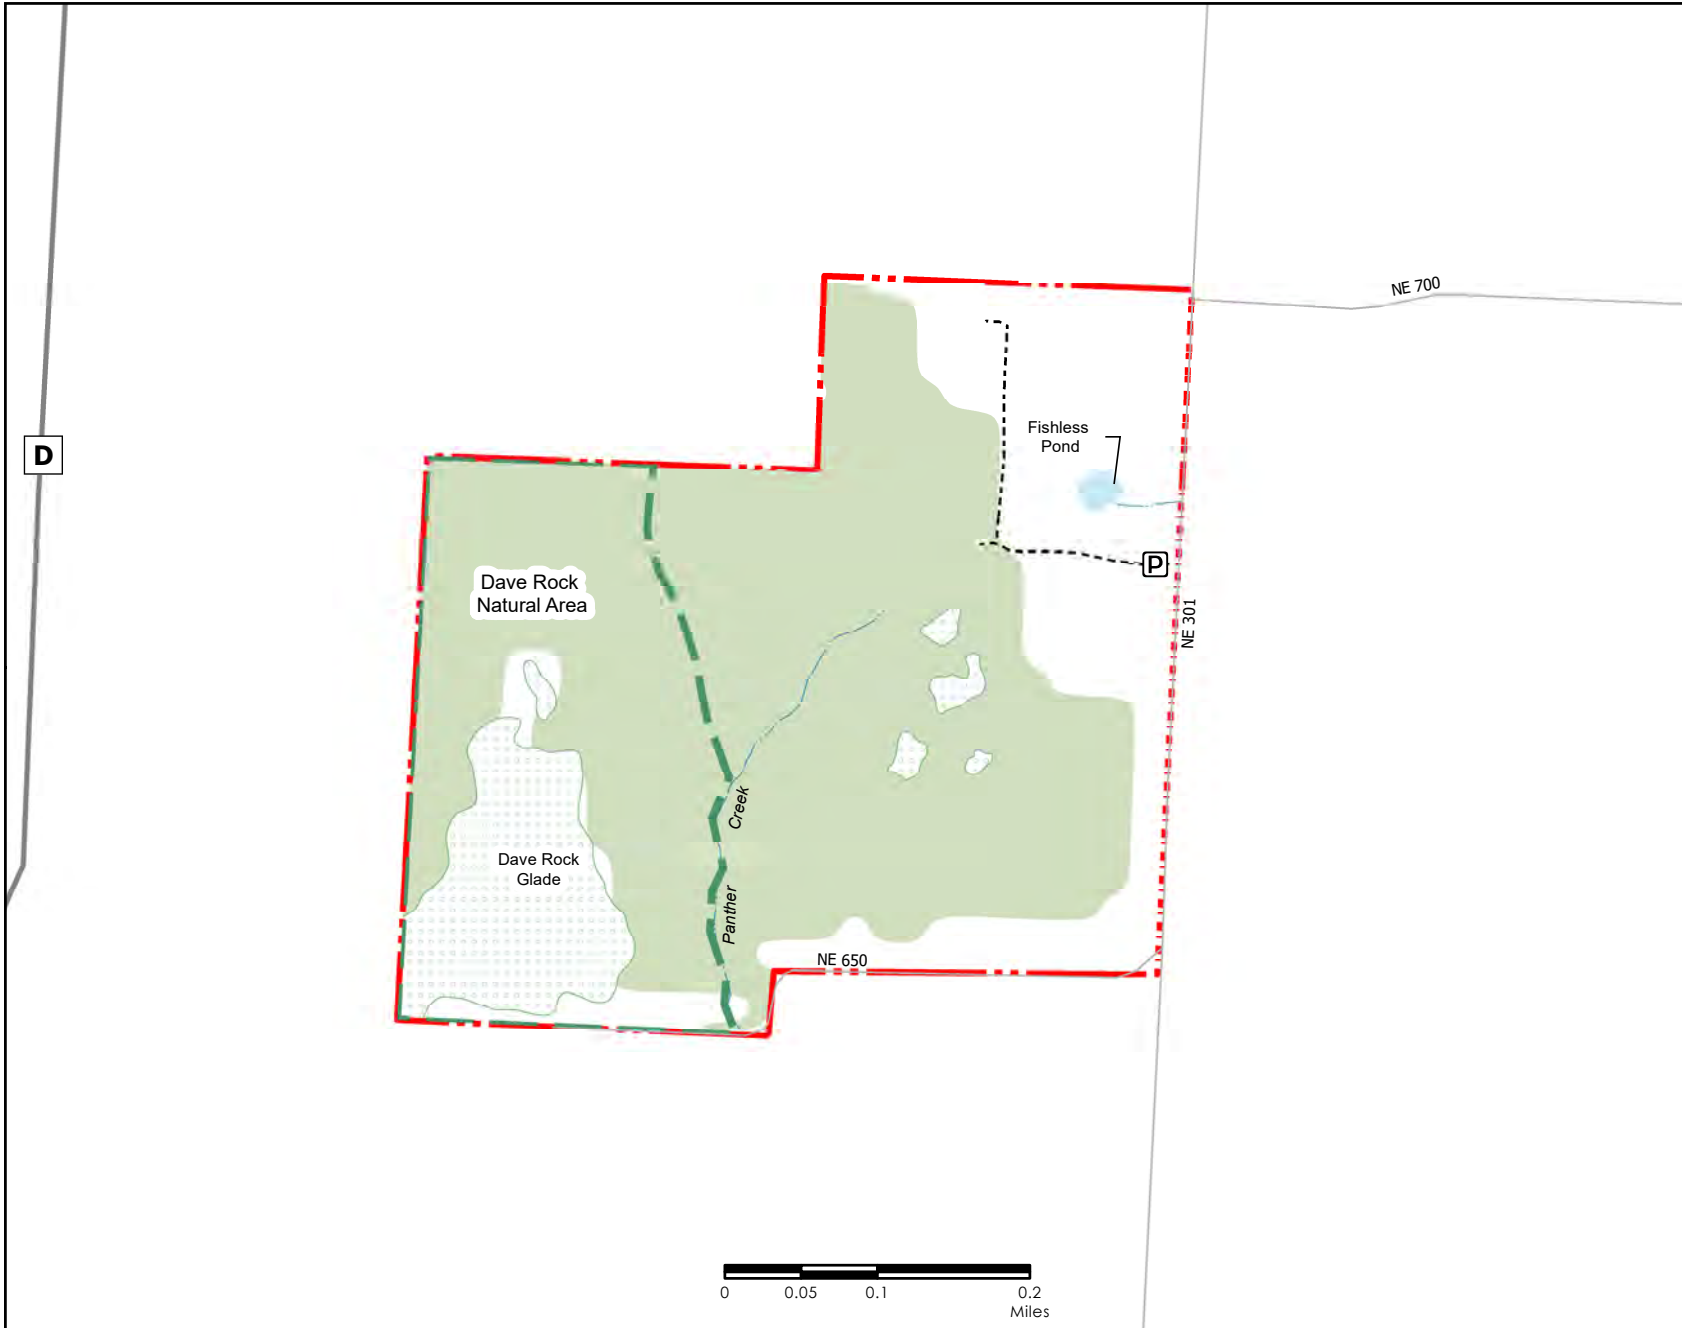

Dave Rock Conservation Area

St Clair County - 133 Acres - Conservation Commission of the State of Missouri © 12/22

Legend

- Parking Lot
- Stream
- MDC Service Road
- Non MDC Road
- Water
- Forest
- Natural Glade

MAP DISCLAIMER: Although all data in this map have been compiled by the Missouri Department of Conservation, no warranty, expressed or implied, is made by the department as to the accuracy of the data and related materials. The act of distribution shall not constitute any such warranty, and no responsibility is assumed by the department in the use of these data or related materials.