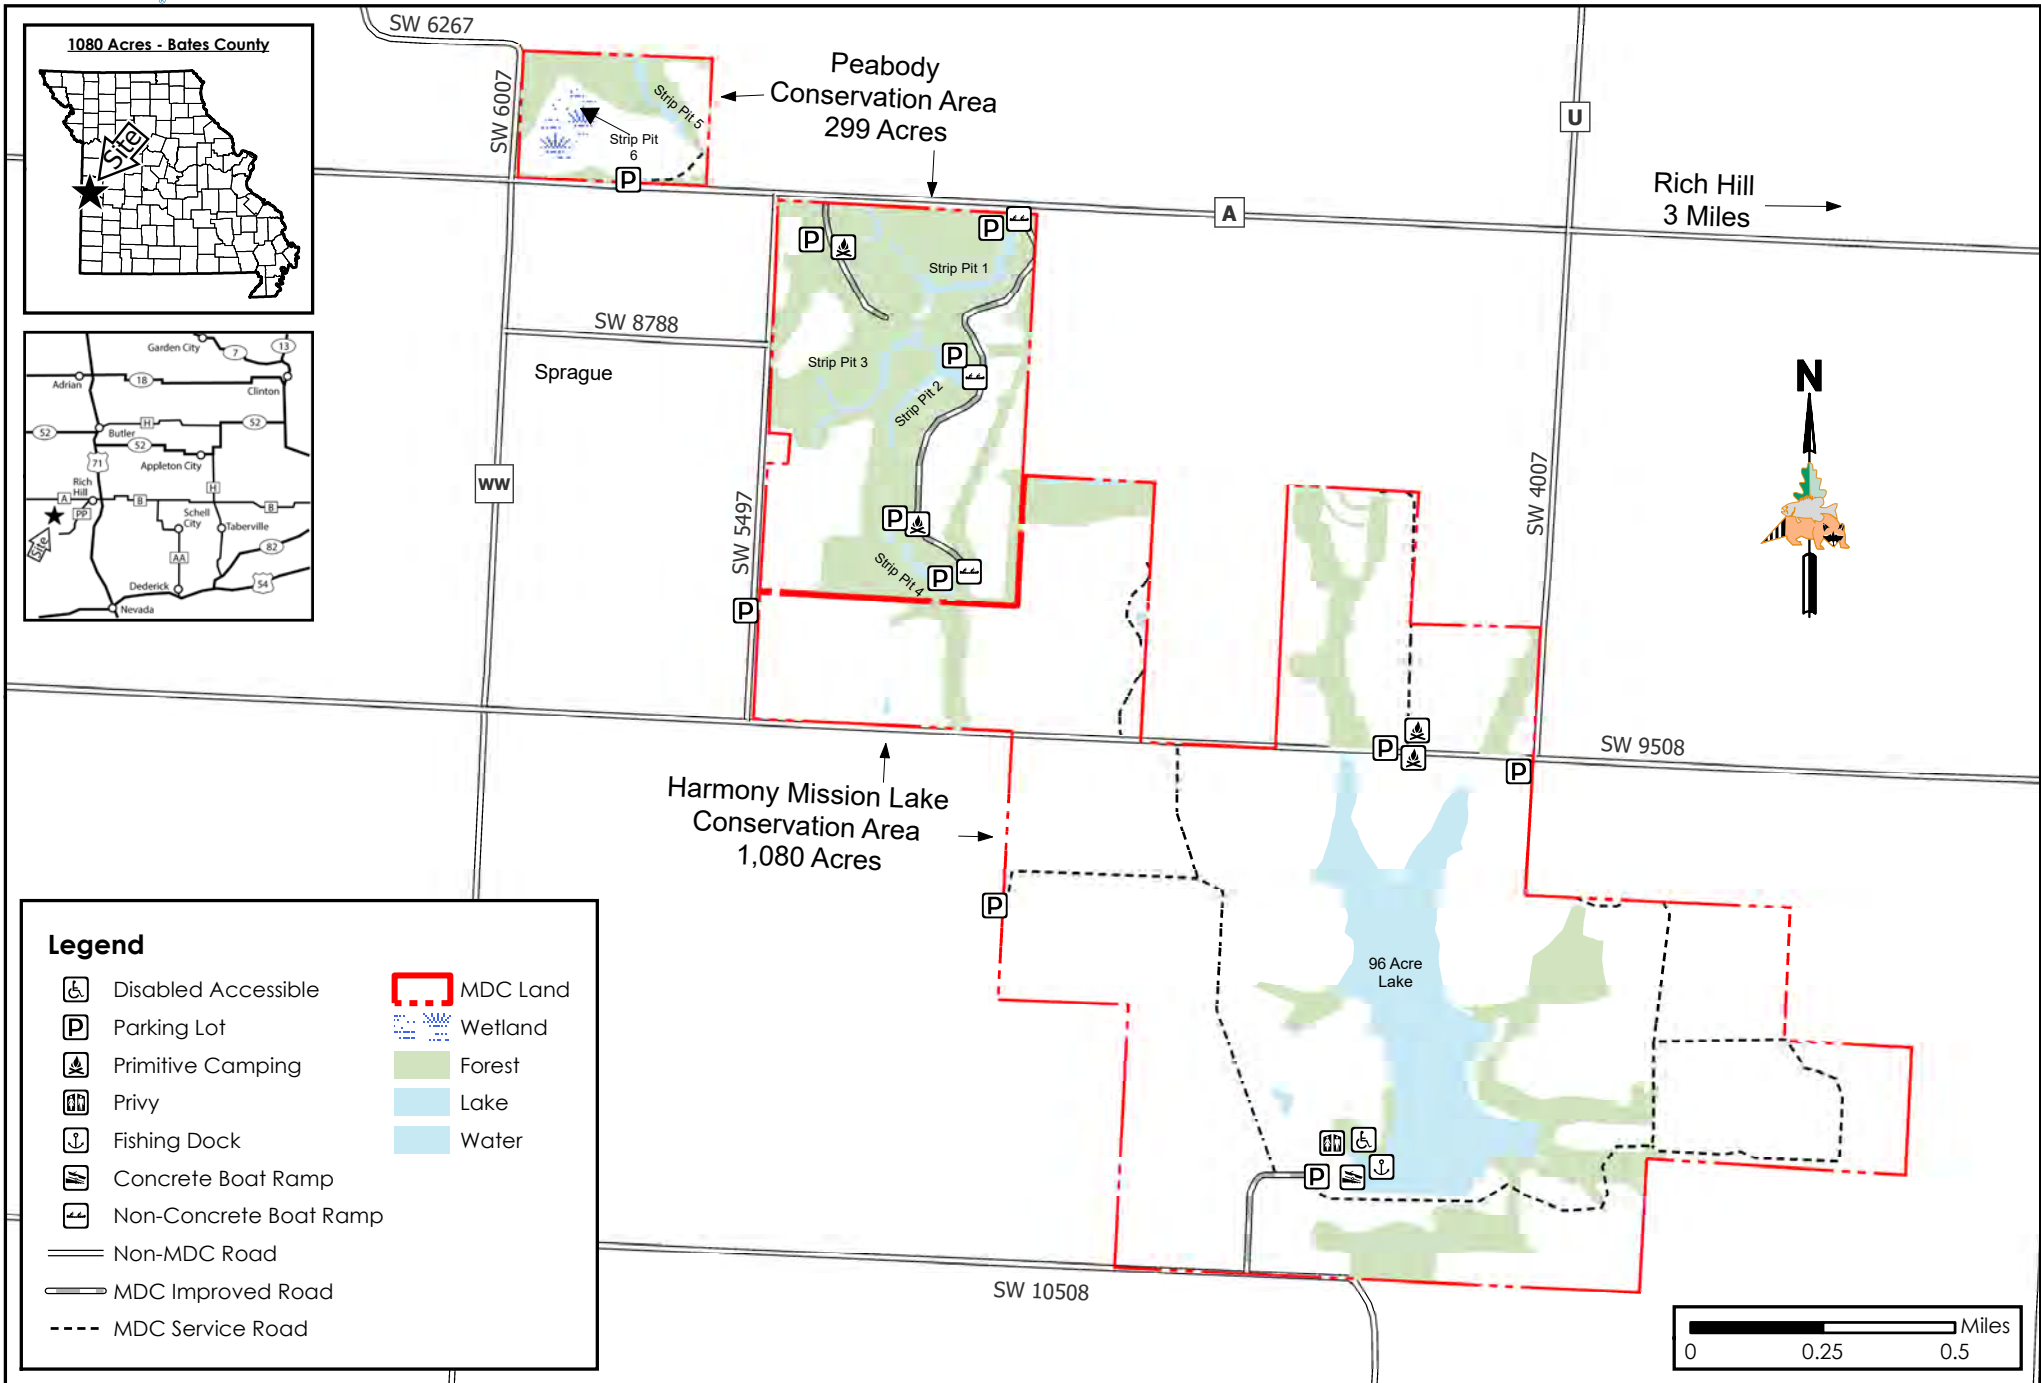

# Harmony Mission Lake and Peabody Conservation Area

Conservation Commission of the State of Missouri ©

Last Updated - 12/9/2022

MAP DISCLAIMER: Although all data in this map have been compiled by the Missouri Department of Conservation, no warranty, expressed or implied, is made by the department as to the accuracy of the data and related materials. The act of distribution shall not constitute any such warranty, and no responsibility is assumed by the department in the use of these data or related materials.