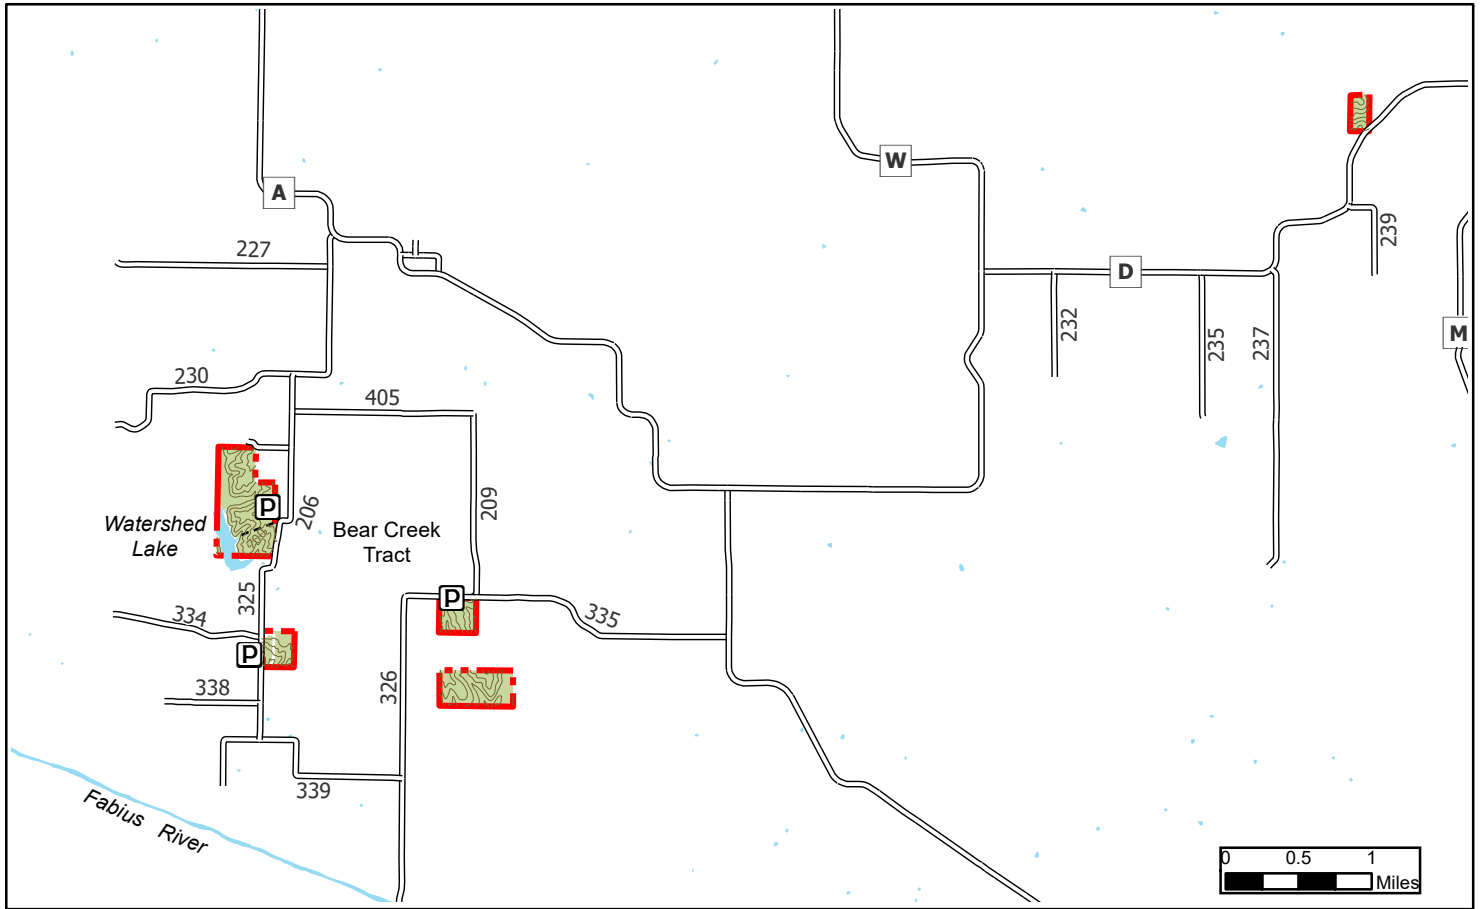

Clark Conservation Area

Conservation Commission of the State of Missouri ©

Last Updated - 3/30/2022

MAP DISCLAIMER: Although all data in this map have been compiled by the Missouri Department of Conservation, no warranty, expressed or implied, is made by the department as to the accuracy of the data and related materials. The act of distribution shall not constitute any such warranty, and no responsibility is assumed by the department in the use of these data or related materials.