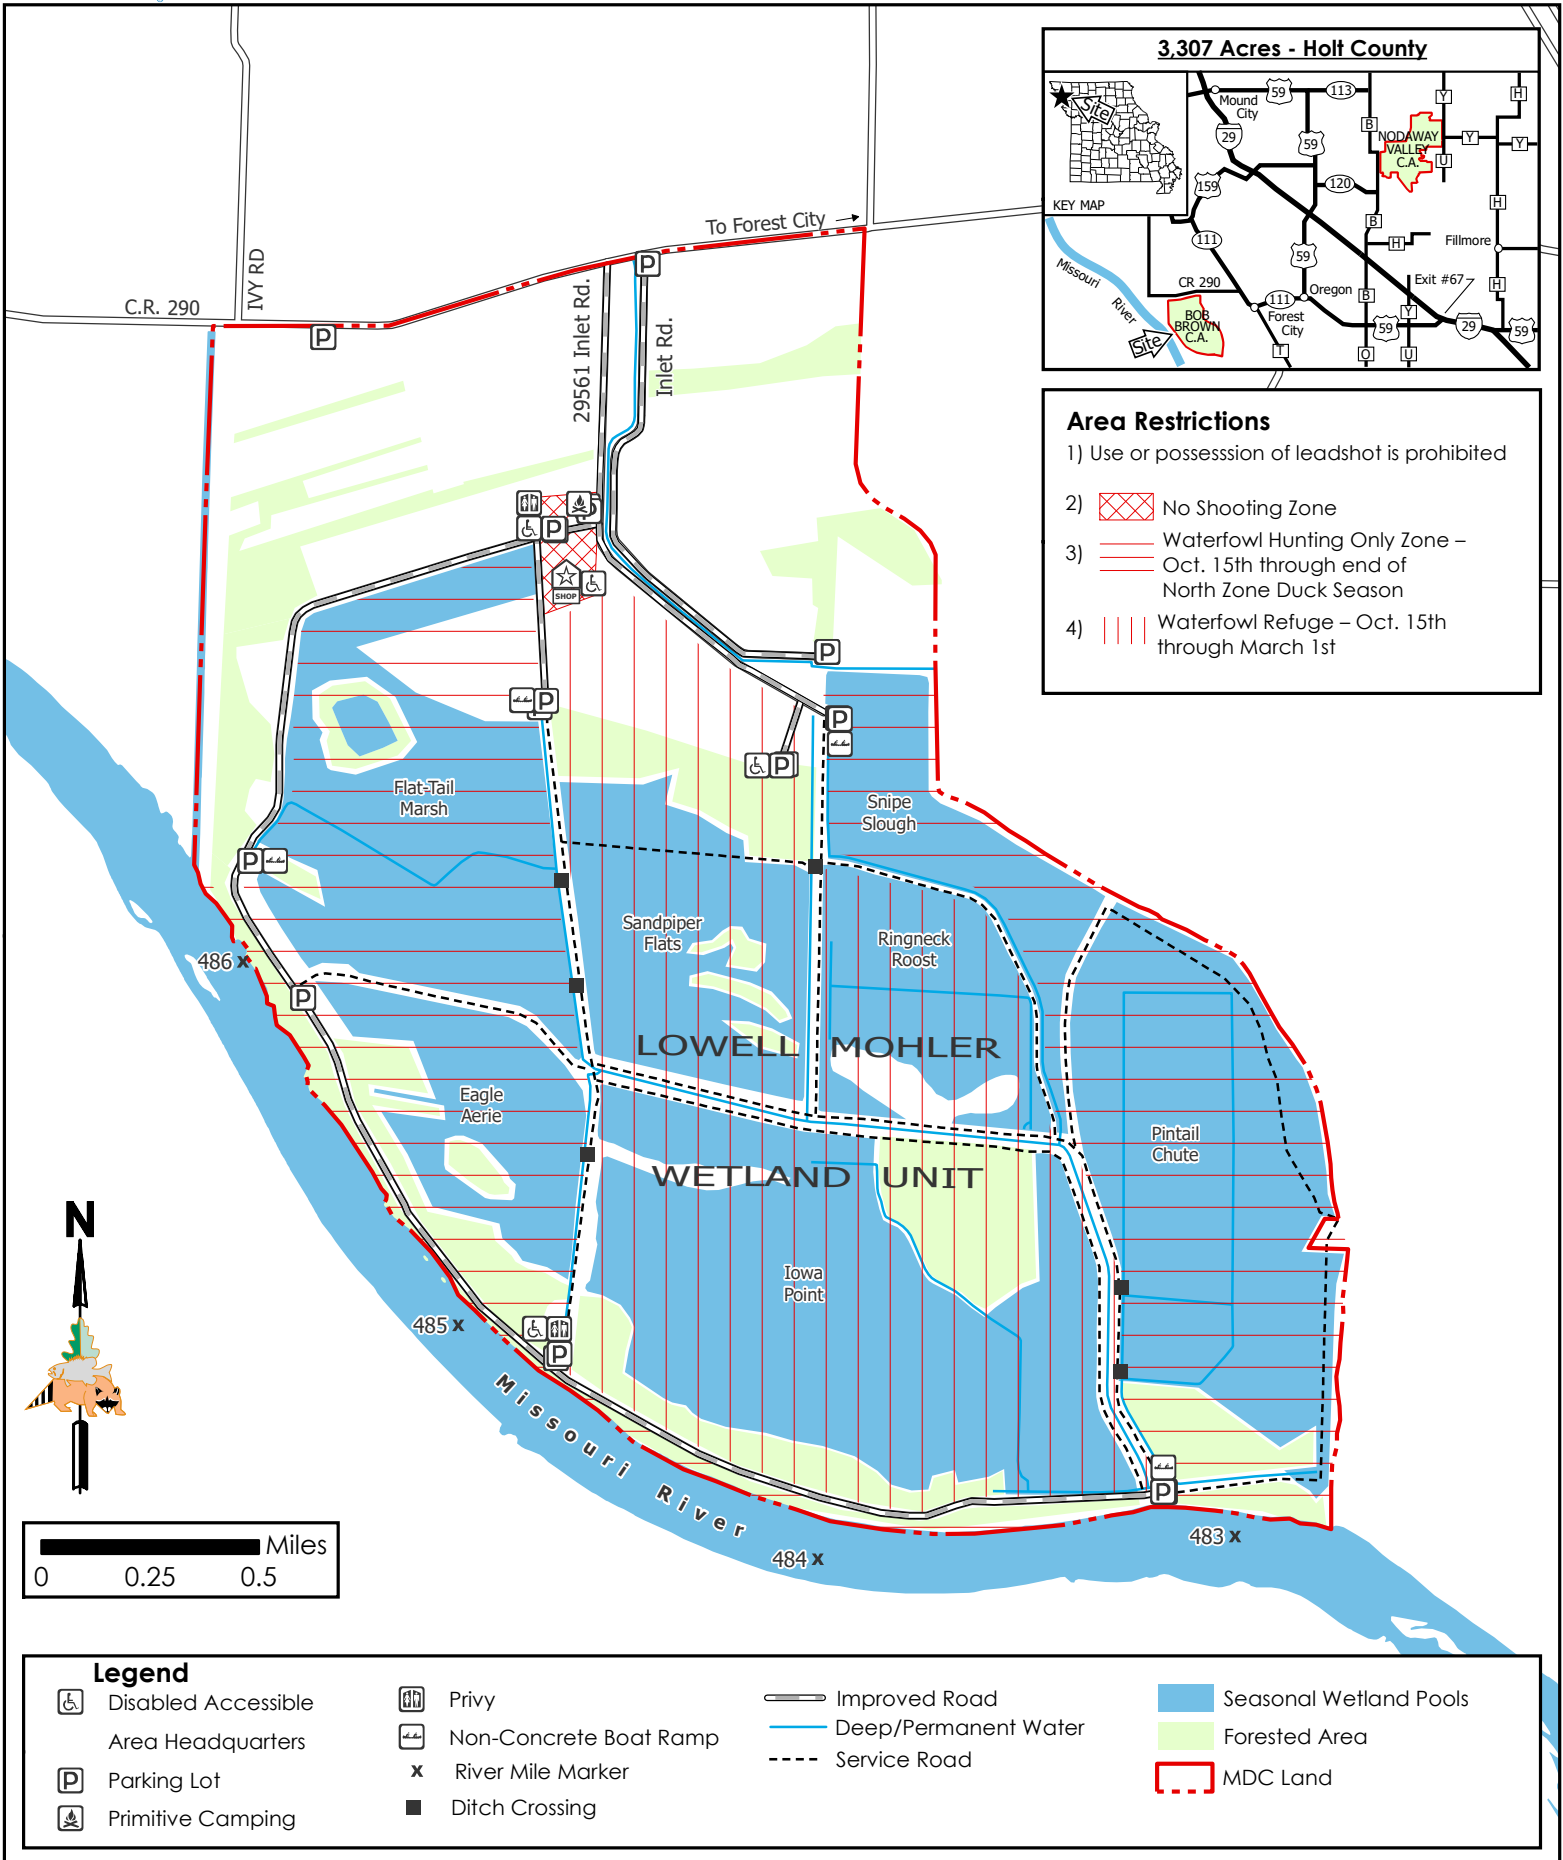

Bob Brown Conservation Area

Conservation Commission of the State of Missouri ©

Last Updated - 8/25/2022

MAP DISCLAIMER: Although all data in this map have been compiled by the Missouri Department of Conservation, no warranty, expressed or implied, is made by the department as to the accuracy of the data and related materials. The act of distribution shall not constitute any such warranty, and no responsibility is assumed by the department in the use of these data or related materials.