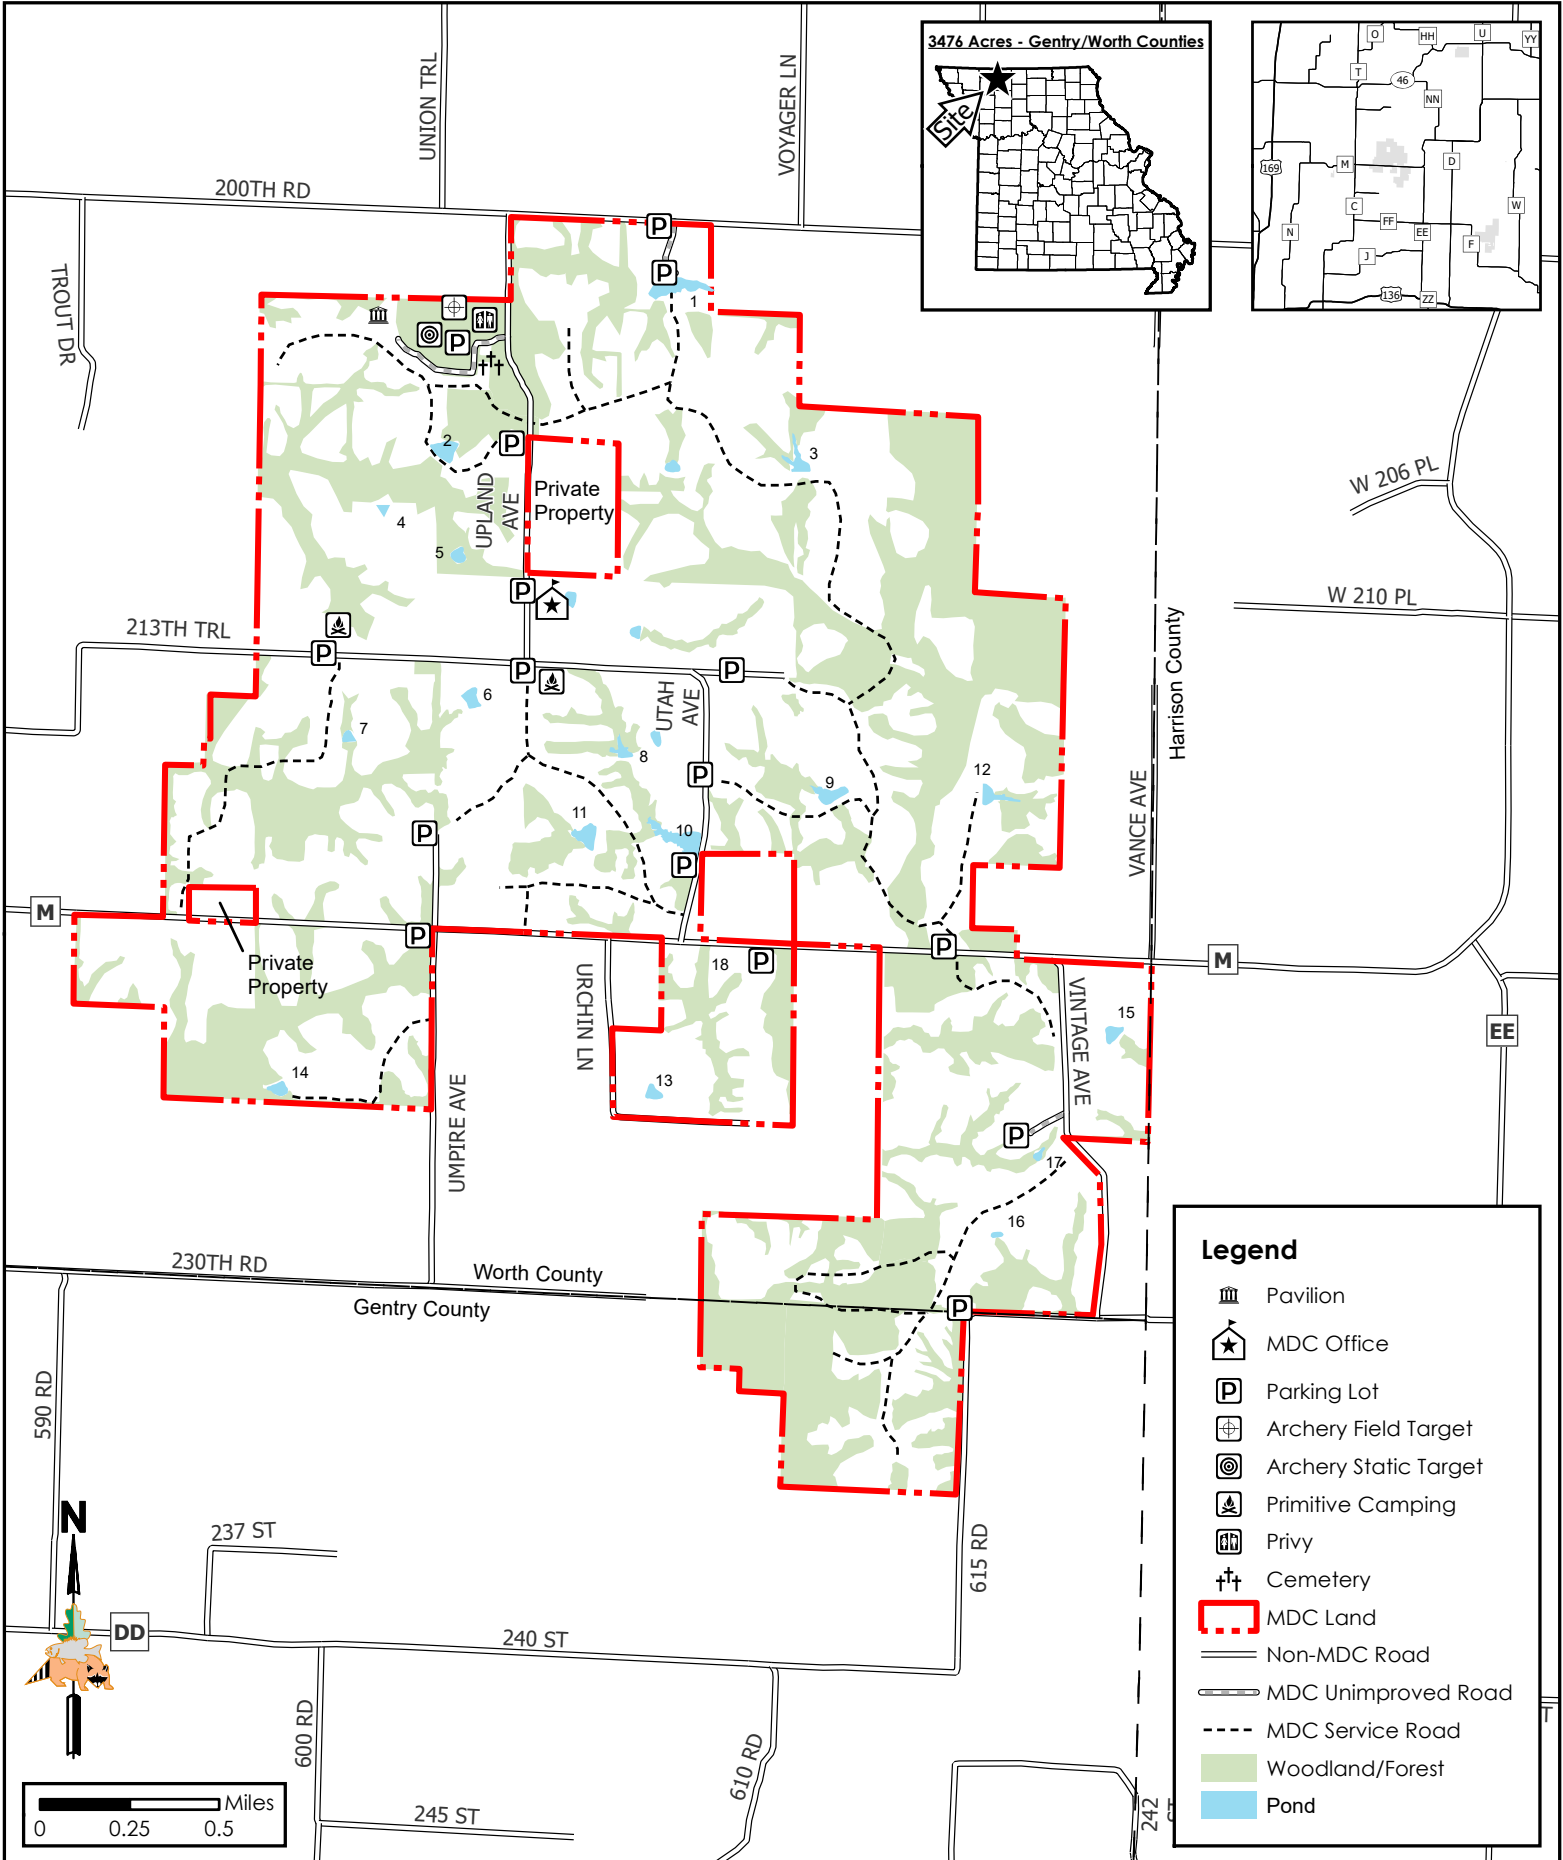

Emmett and Leah Seat Memorial Conservation Area

Conservation Commission of the State of Missouri ©

Last Updated - 11/4/2022

Legend

- Pavilion
- MDC Office
- Parking Lot
- Archery Field Target
- Archery Static Target
- Primitive Camping
- Privy
- Cemetery
- MDC Land
- Non-MDC Road
- MDC Unimproved Road
- MDC Service Road
- Woodland/Forest
- Pond

Scale

0 0.25 0.5 Miles

North Arrow

MAP DISCLAIMER: Although all data in this map have been compiled by the Missouri Department of Conservation, no warranty, expressed or implied, is made by the department as to the accuracy of the data and related materials. The act of distribution shall not constitute any such warranty, and no responsibility is assumed by the department in the use of these data or related materials.