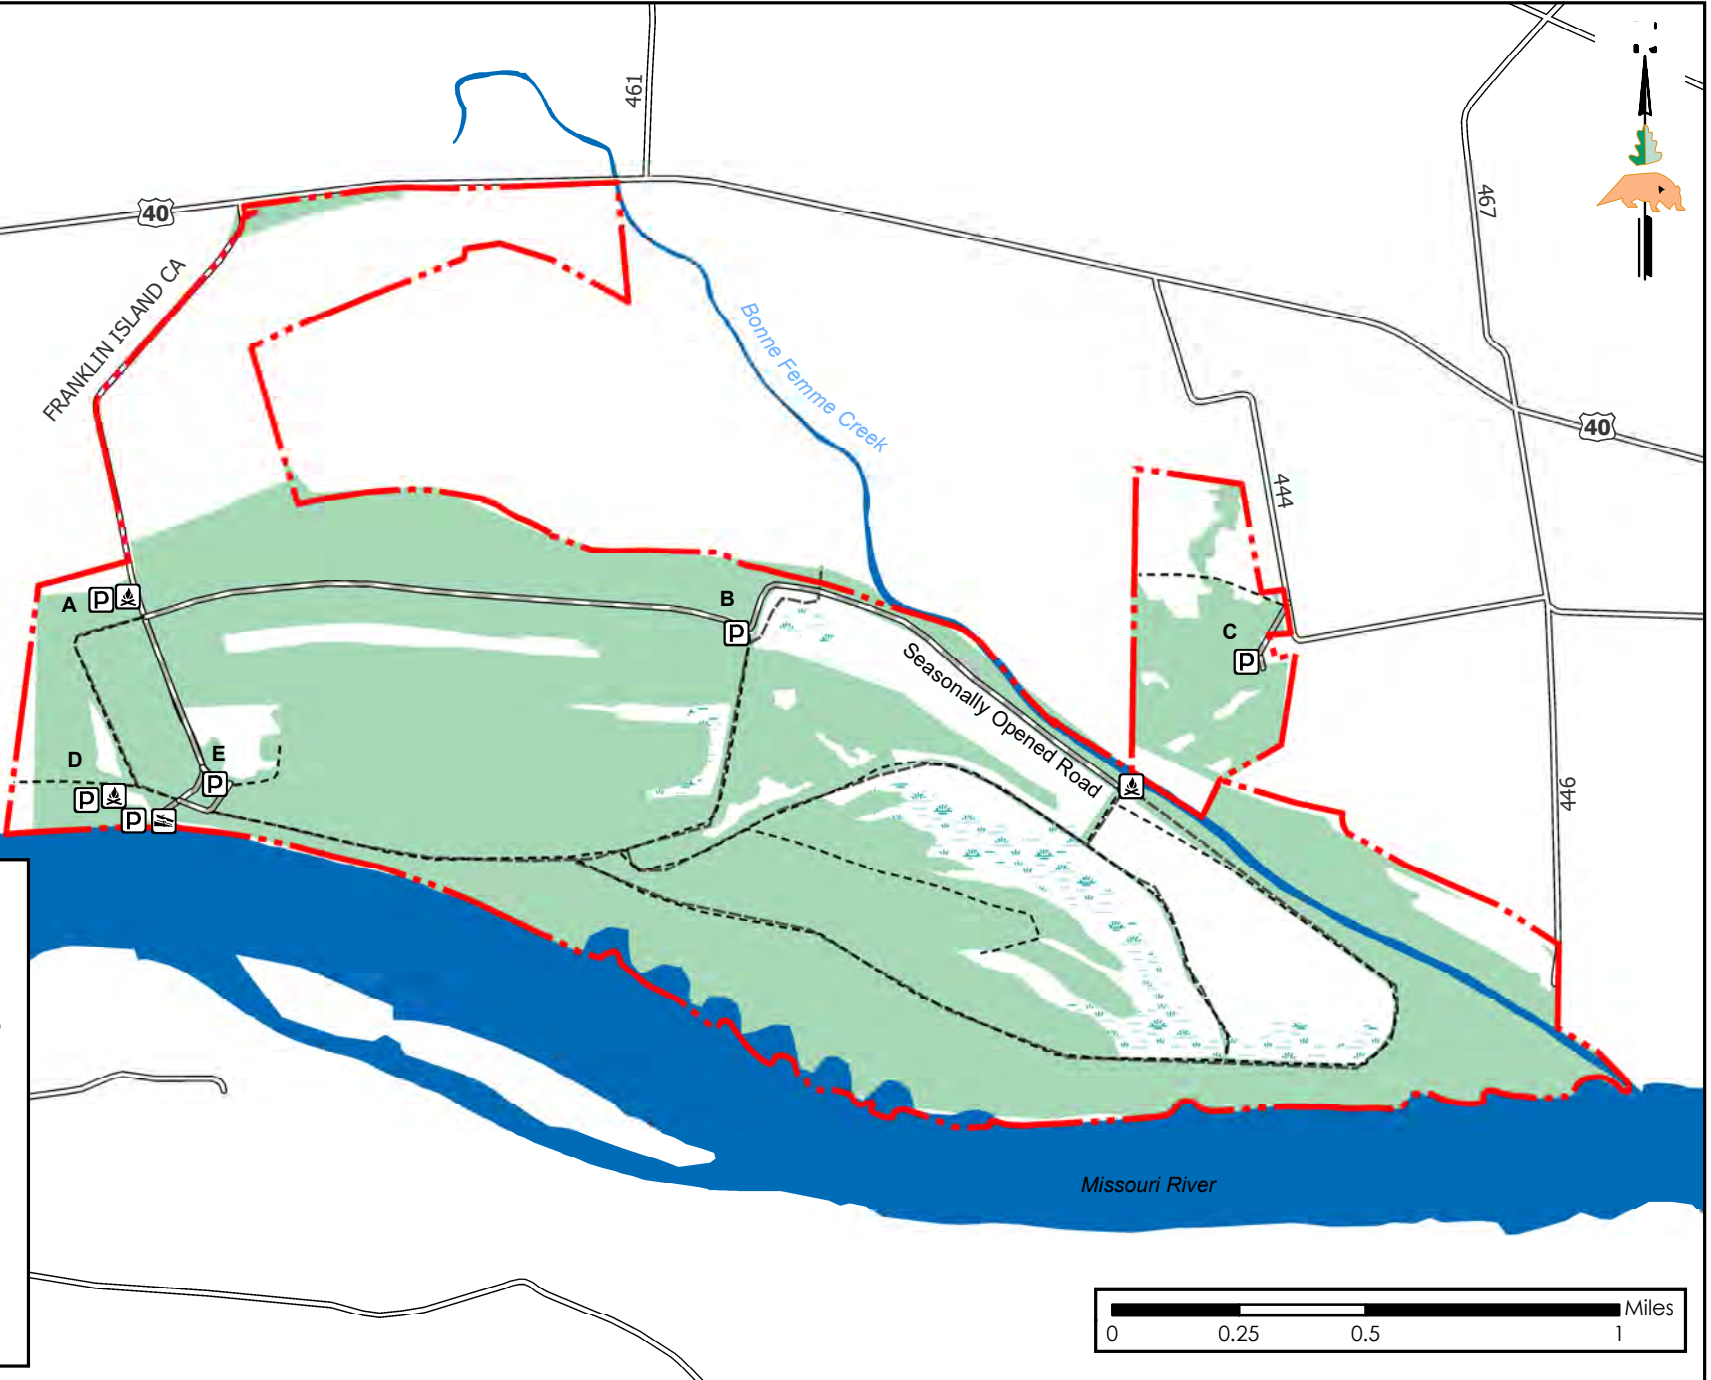

# Franklin Island Conservation Area

Conservation Commission of the State of Missouri ©

Last Updated - 8/29/2022

**Legend**

- Parking Lot
- Primitive Camping
- Concrete Boat Ramp
- MDC Land
- MDC Improved Road
- MDC Service Road
- Levee
- Stream
- Forest
- Marsh
- Water

MAP DISCLAIMER: Although all data in this map have been compiled by the Missouri Department of Conservation, no warranty, expressed or implied, is made by the department as to the accuracy of the data and related materials. The act of distribution shall not constitute any such warranty, and no responsibility is assumed by the department in the use of these data or related materials.