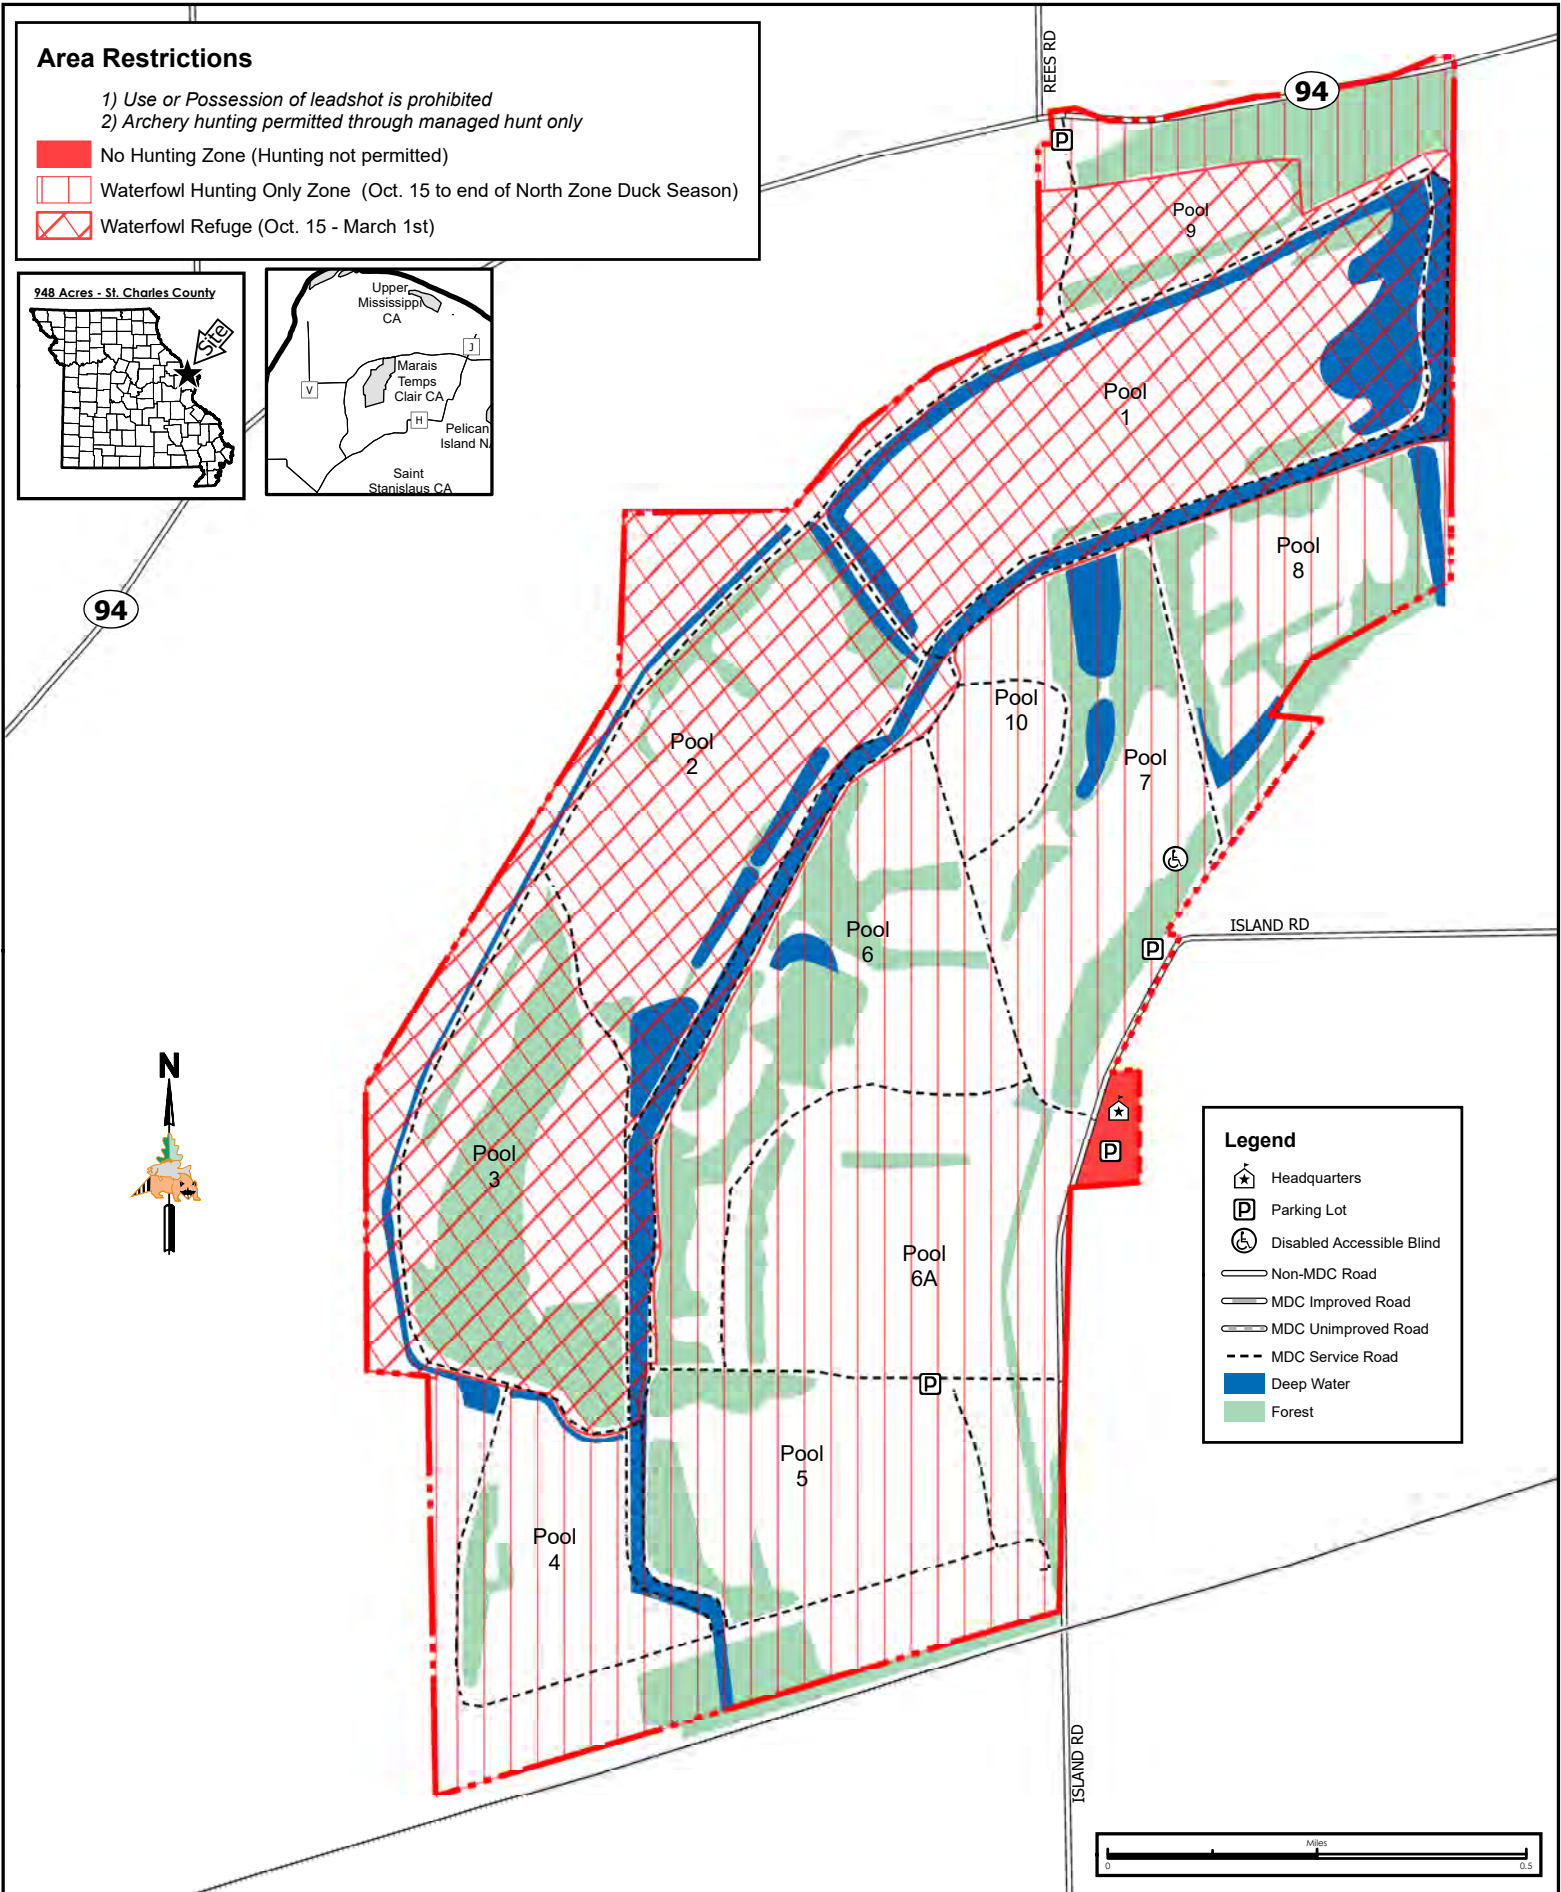

Marais Temp Clair CA

Conservation Commission of the State of Missouri ©
Last Updated - 10/19/2022

Area Restrictions

1) Use or Possession of leadshot is prohibited
2) Archery hunting permitted through managed hunt only

- No Hunting Zone (Hunting not permitted)
- Waterfowl Hunting Only Zone (Oct. 15 to end of North Zone Duck Season)
- Waterfowl Refuge (Oct. 15 - March 1st)

Legend

- Headquarters
- Parking Lot
- Disabled Accessible Blind
- Non-MDC Road
- MDC Improved Road
- MDC Unimproved Road
- MDC Service Road
- Deep Water
- Forest