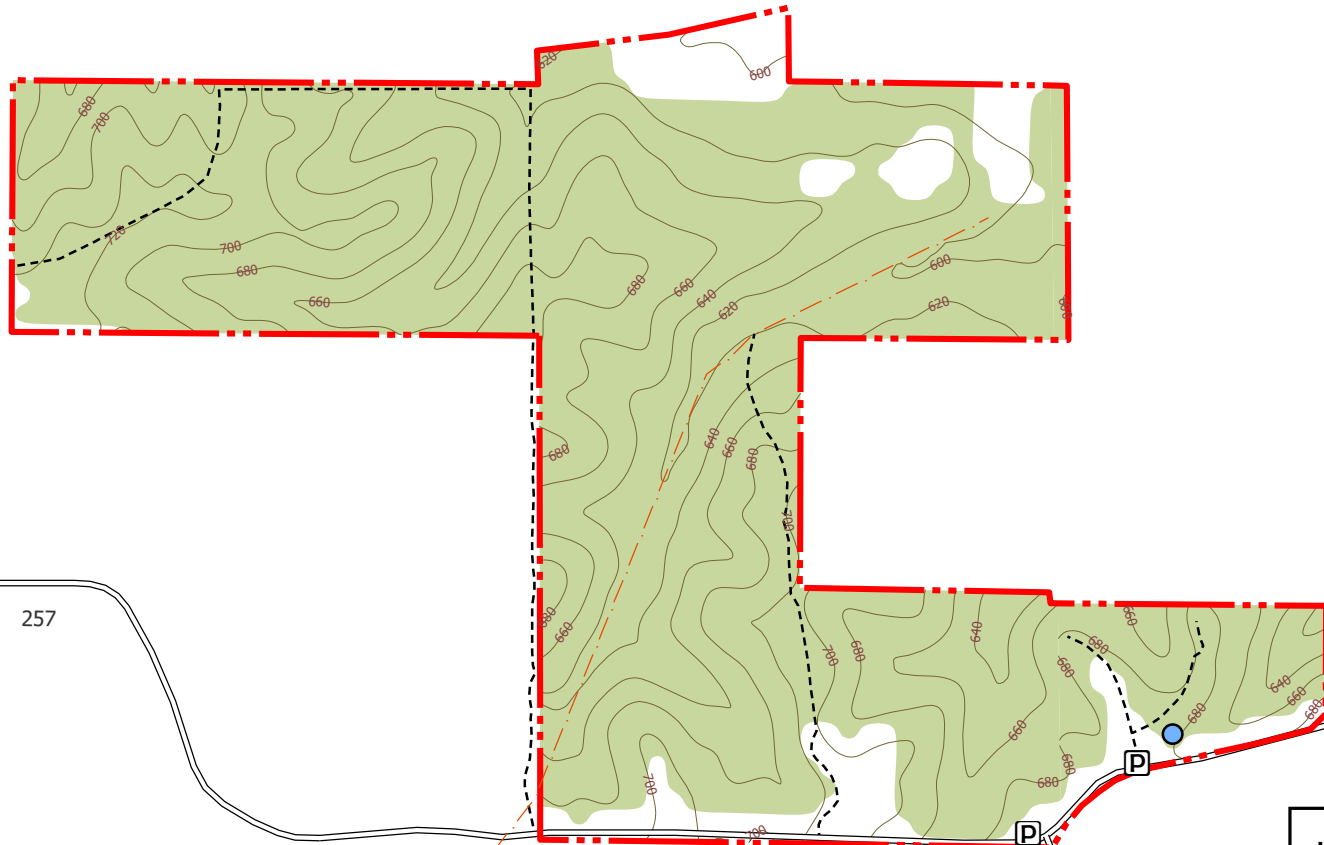

# Neepeser Conservation Area

Conservation Commission of the State of Missouri ©

Last Updated - 3/15/2022

227 Acres - Clark County

### Legend

- Pond
- Powerline
- Parking Lot
- MDC Land
- Non-MDC Road
- MDC Service Road
- Forest

MAP DISCLAIMER: Although all data in this map have been compiled by the Missouri Department of Conservation, no warranty, expressed or implied, is made by the department as to the accuracy of the data and related materials. The act of distribution shall not constitute any such warranty, and no responsibility is assumed by the department in the use of these data or related materials.