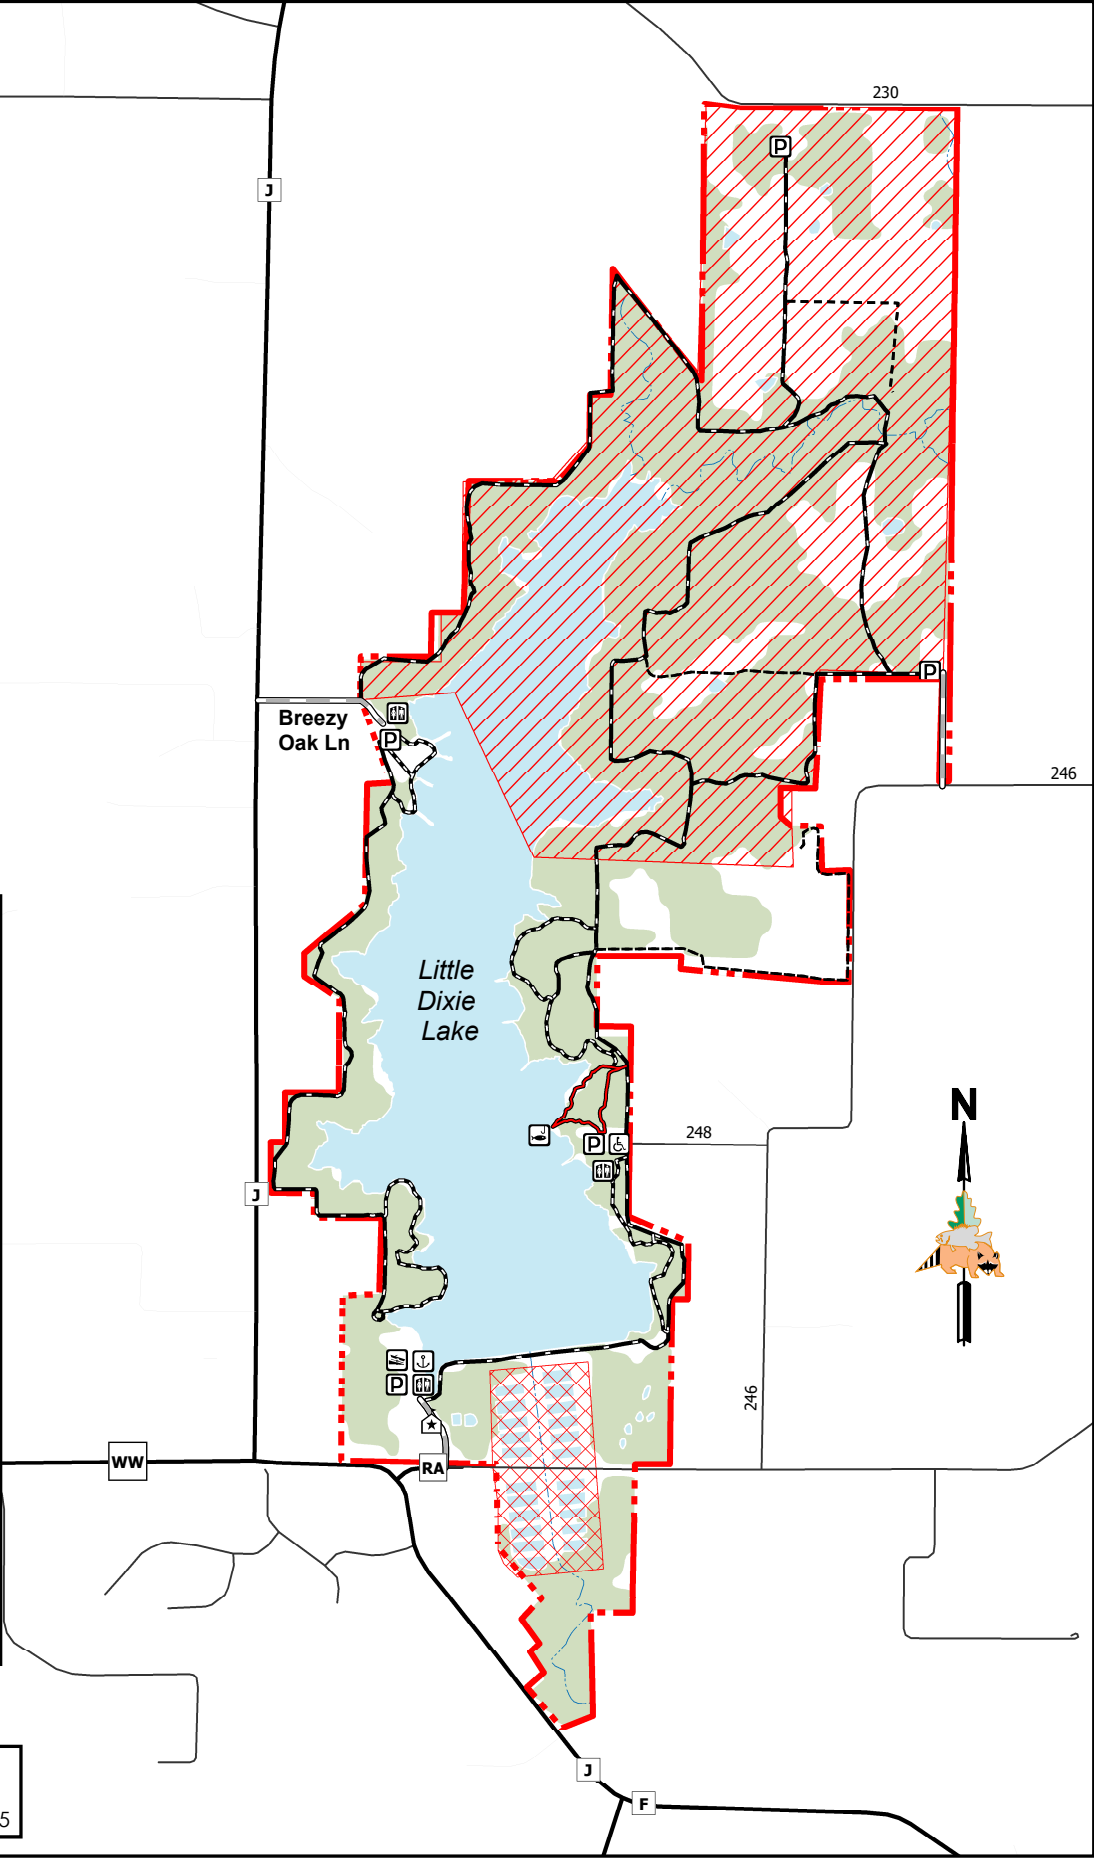

Legend

- Disabled Accessible
- Parking Lot
- Privy
- Fishing Jetty
- Fishing Dock
- Concrete Boat Ramp
- MDC Improved Road
- MDC Service Road
- ADA Designated Trail
- Hiking Trail
- Biking & Hiking Trail
- MDC Land
- Hunting Zone
- Restricted Area
- Forest