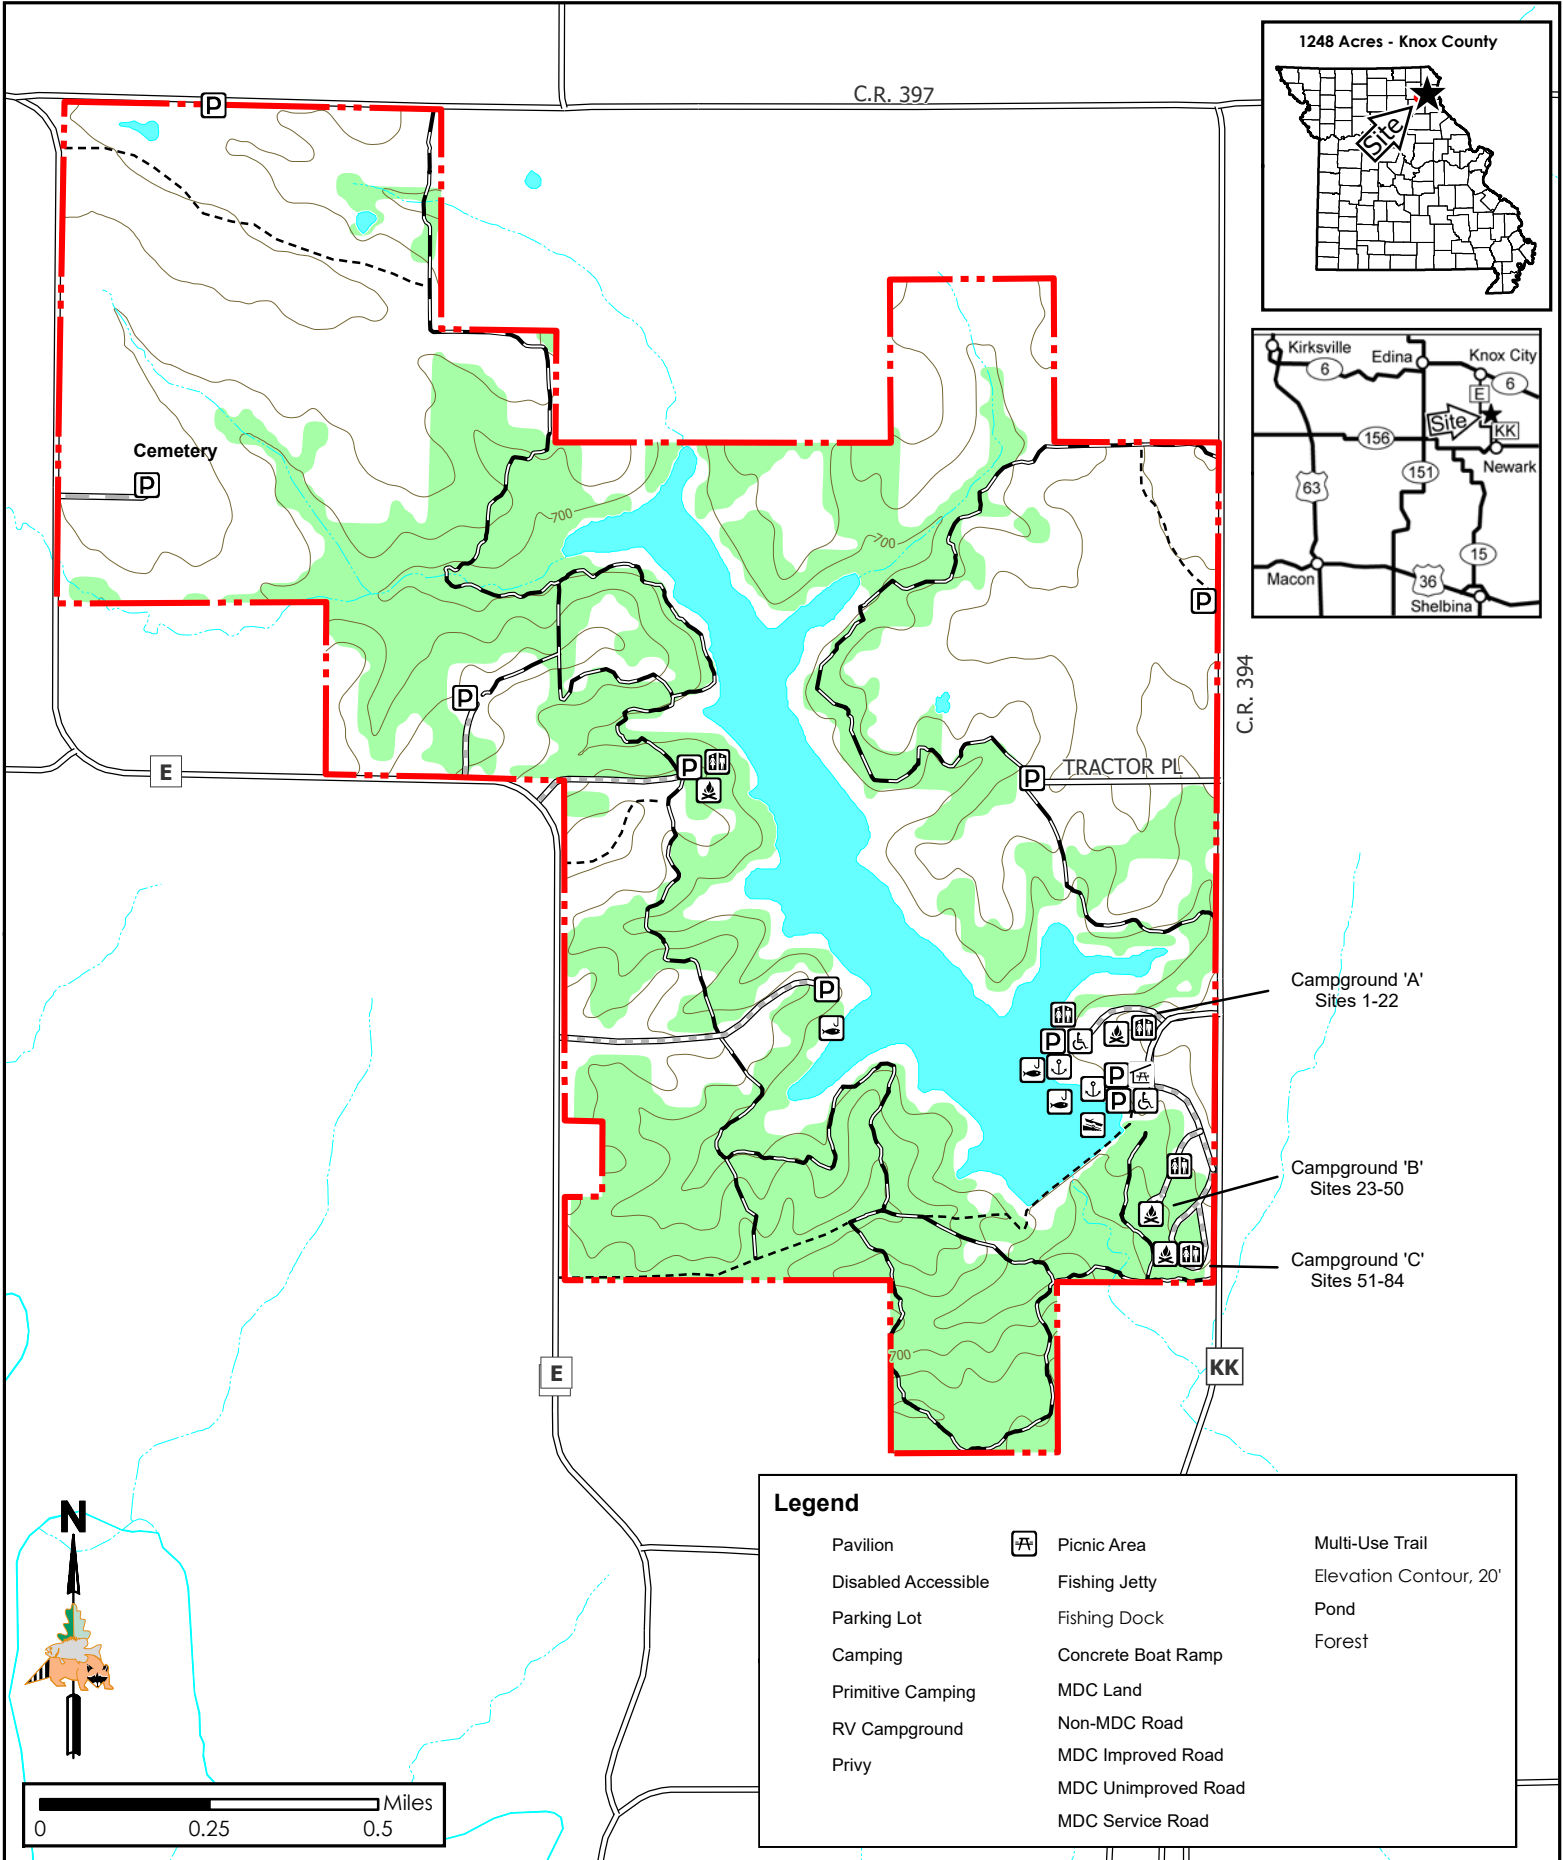

Sever (Henry) Lake Conservation Area

Conservation Commission of the State of Missouri ©

Last Updated - 8/5/2022

Campground 'A'
Sites 1-22

Campground 'B'
Sites 23-50

Campground 'C'
Sites 51-84

Legend		
Pavilion	Picnic Area	Multi-Use Trail
Disabled Accessible	Fishing Jetty	Elevation Contour, 20'
Parking Lot	Fishing Dock	Pond
Camping	Concrete Boat Ramp	Forest
Primitive Camping	MDC Land	
RV Campground	Non-MDC Road	
Privy	MDC Improved Road	
	MDC Unimproved Road	
	MDC Service Road	

MAP DISCLAIMER: Although all data in this map have been compiled by the Missouri Department of Conservation, no warranty, expressed or implied, is made by the department as to the accuracy of the data and related materials. The act of distribution shall not constitute any such warranty, and no responsibility is assumed by the department in the use of these data or related materials.