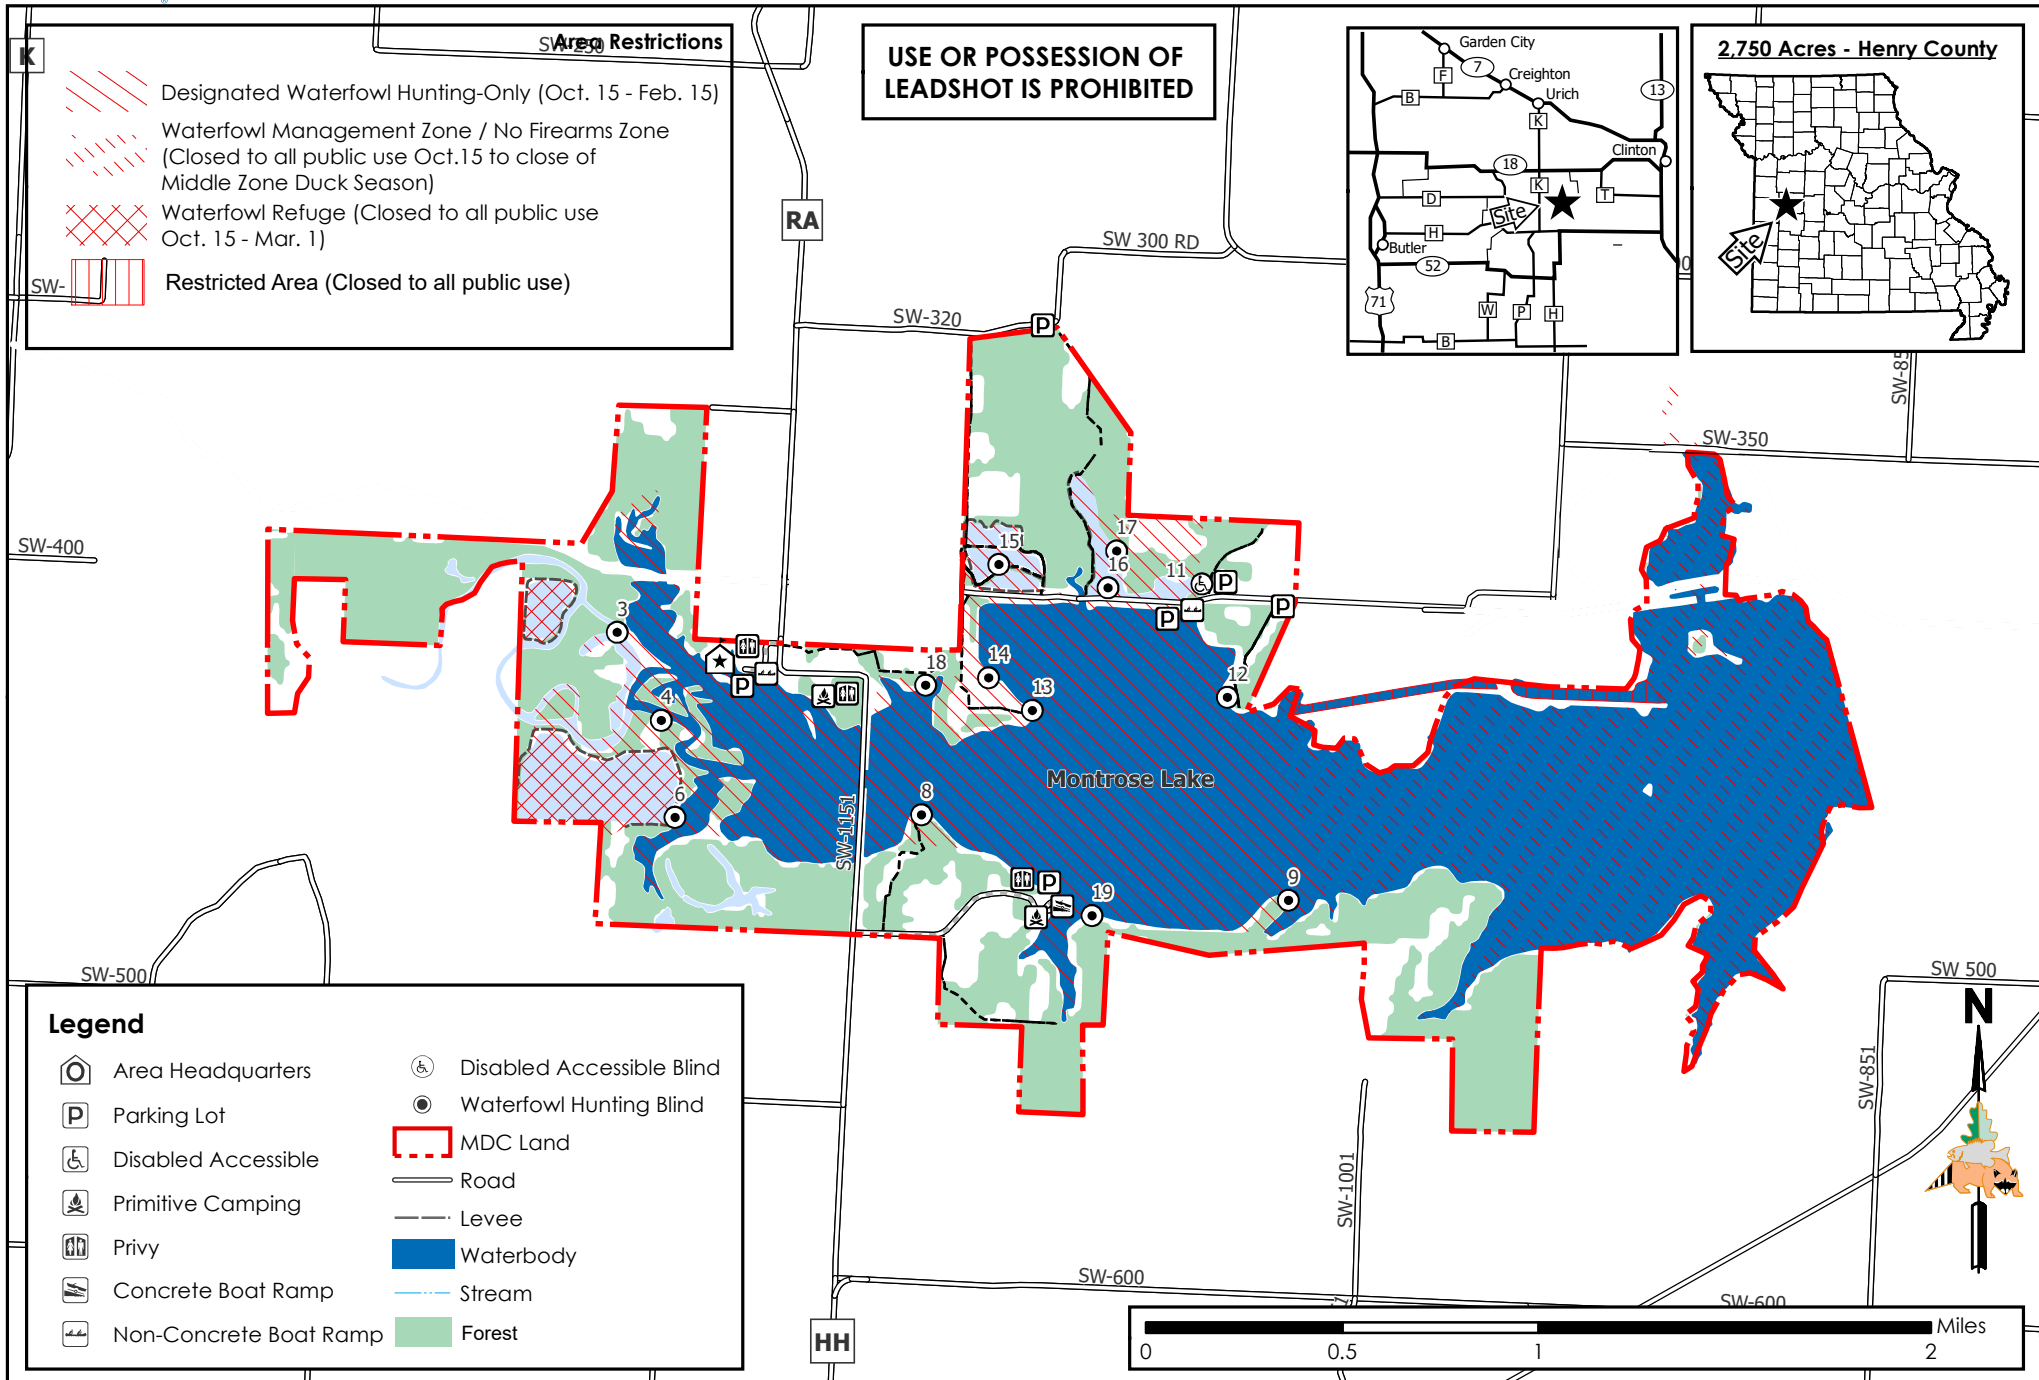

Montrose Conservation Area

Conservation Commission of the State of Missouri ©

Last Updated - 9/13/2022

MAP DISCLAIMER: Although all data in this map have been compiled by the Missouri Department of Conservation, no warranty, expressed or implied, is made by the department as to the accuracy of the data and related materials. The act of distribution shall not constitute any such warranty, and no responsibility is assumed by the department in the use of these data or related materials.