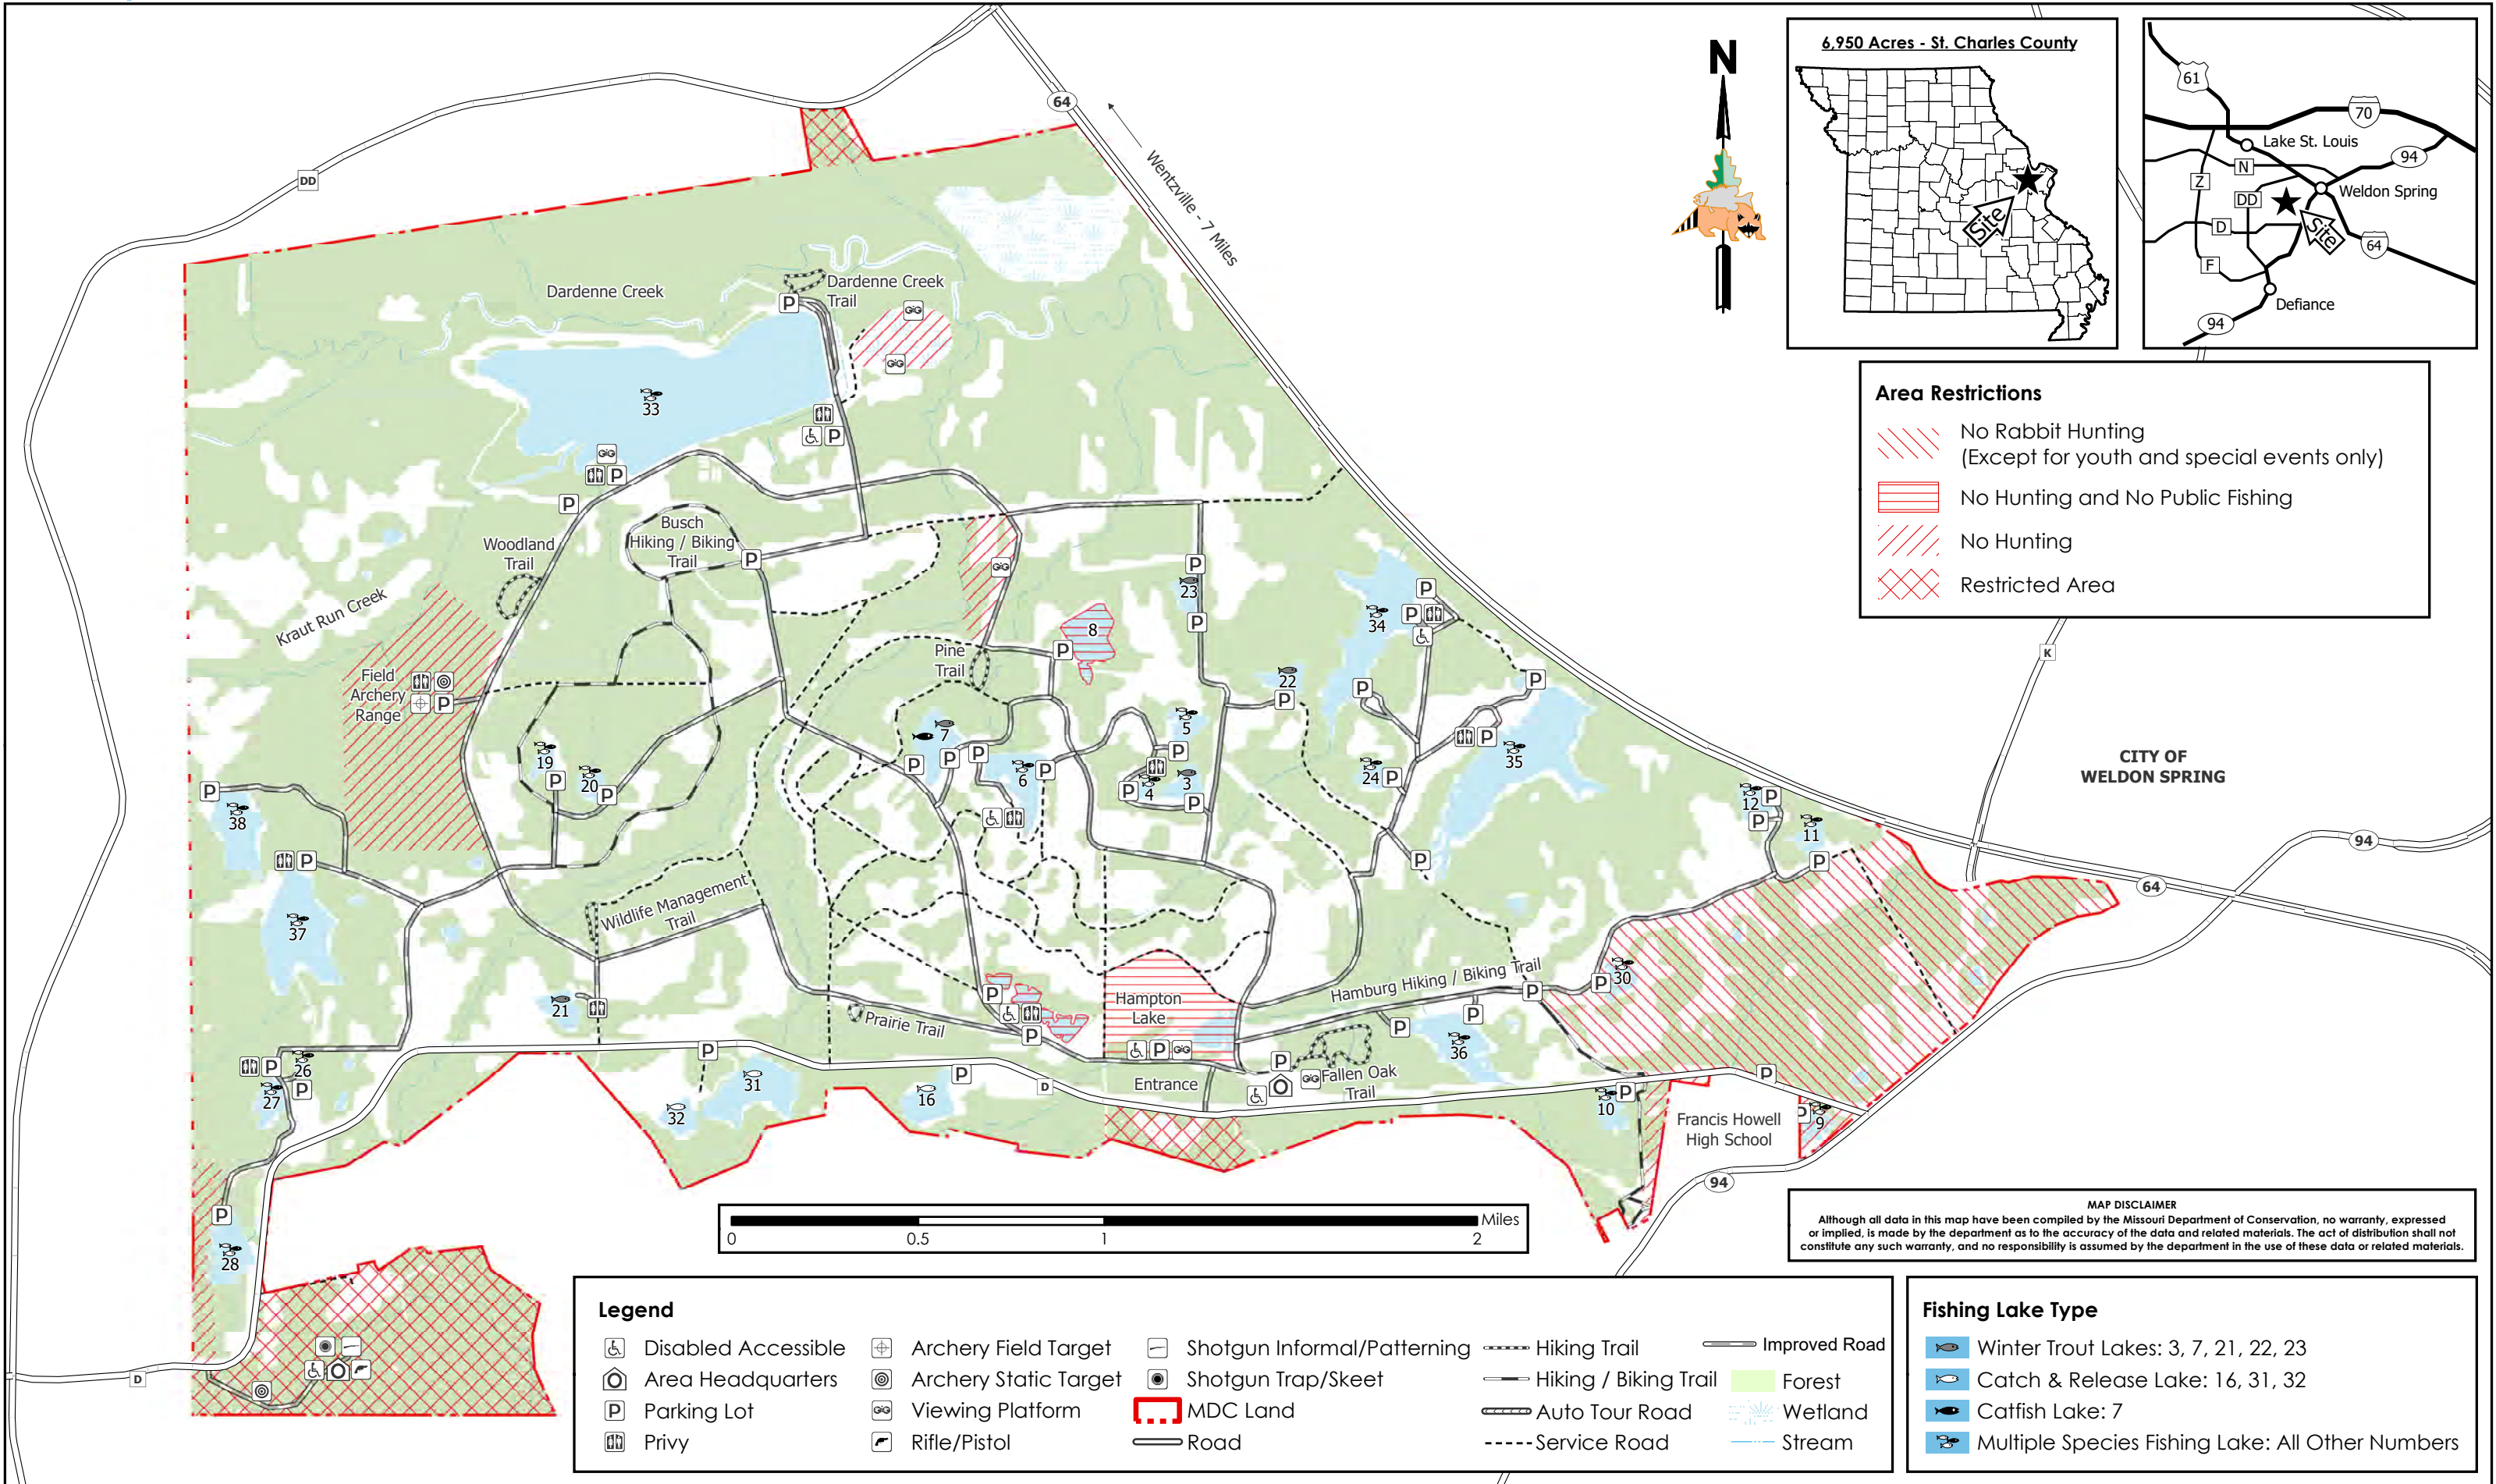

August A. Busch Memorial Conservation Area

Conservation Commission of the State of Missouri ©
Last Updated - 11/17/2022

Area Restrictions

- No Rabbit Hunting (Except for youth and special events only)
- No Hunting and No Public Fishing
- No Hunting
- Restricted Area

MAP DISCLAIMER
Although all data in this map have been compiled by the Missouri Department of Conservation, no warranty, expressed or implied, is made by the department as to the accuracy of the data and related materials. The act of distribution shall not constitute any such warranty, and no responsibility is assumed by the department in the use of these data or related materials.

Legend

Disabled Accessible	Archery Field Target	Shotgun Informal/Patterning	Hiking Trail	Improved Road
Area Headquarters	Archery Static Target	Shotgun Trap/Skeet	Hiking / Biking Trail	Forest
Parking Lot	Viewing Platform	MDC Land	Auto Tour Road	Wetland
Privy	Rifle/Pistol	Road	Service Road	Stream

Fishing Lake Type

- Winter Trout Lakes: 3, 7, 21, 22, 23
- Catch & Release Lake: 16, 31, 32
- Catfish Lake: 7
- Multiple Species Fishing Lake: All Other Numbers