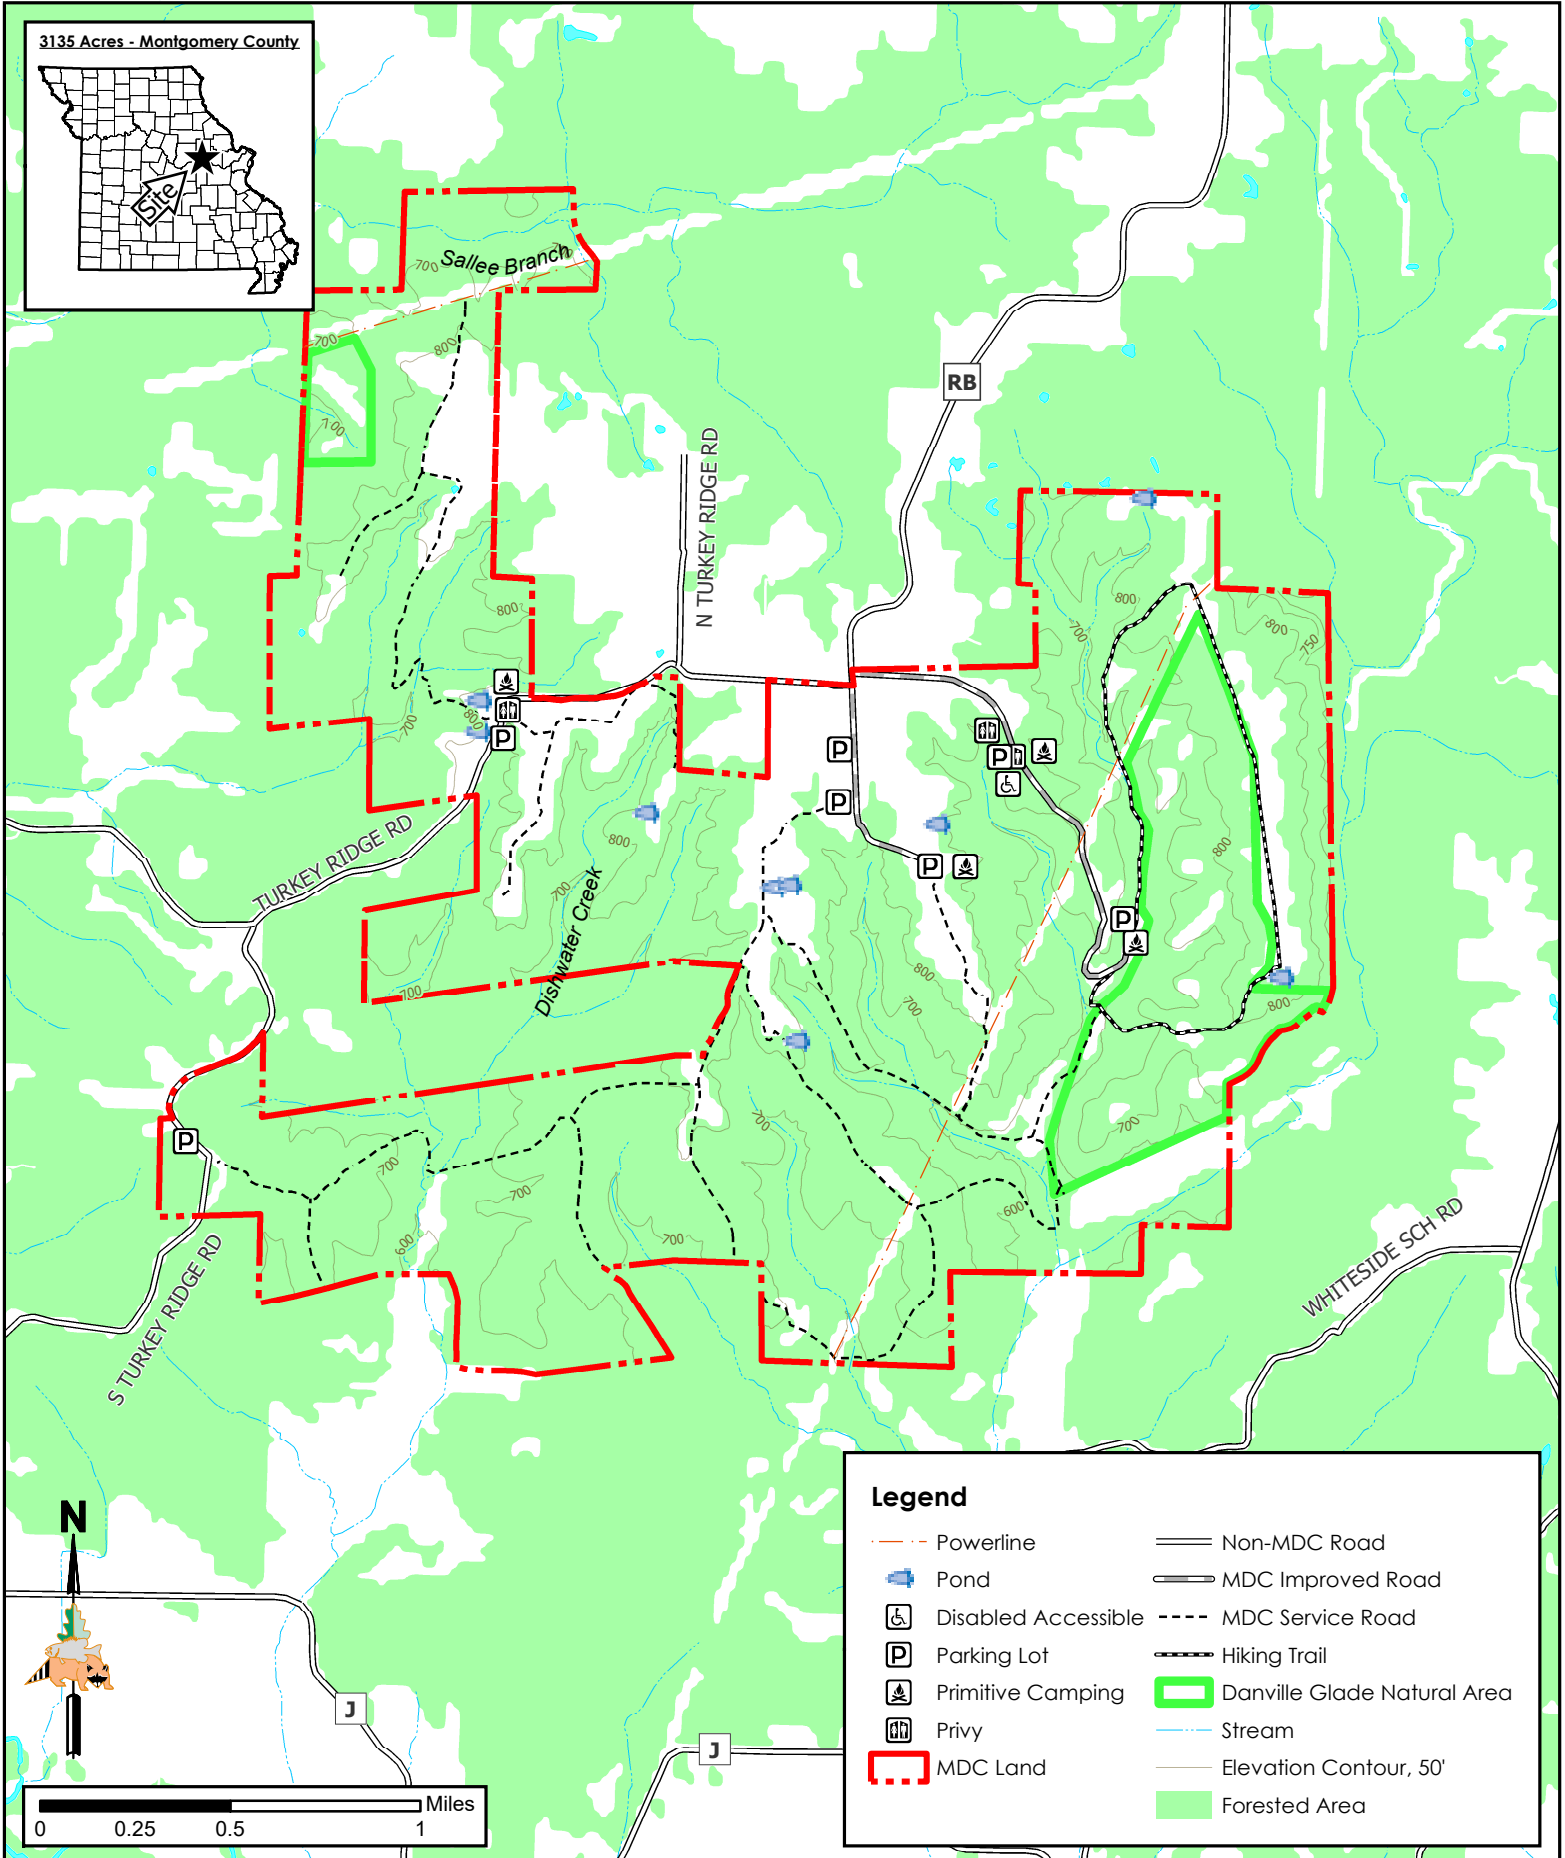

Danville Conservation Area

Conservation Commission of the State of Missouri ©

Last Updated - 8/3/2022

3135 Acres - Montgomery County

Legend

Powerline	Non-MDC Road
Pond	MDC Improved Road
Disabled Accessible	MDC Service Road
Parking Lot	Hiking Trail
Primitive Camping	Danville Glade Natural Area
Privy	Stream
MDC Land	Elevation Contour, 50'
	Forested Area

MAP DISCLAIMER: Although all data in this map have been compiled by the Missouri Department of Conservation, no warranty, expressed or implied, is made by the department as to the accuracy of the data and related materials. The act of distribution shall not constitute any such warranty, and no responsibility is assumed by the department in the use of these data or related materials.