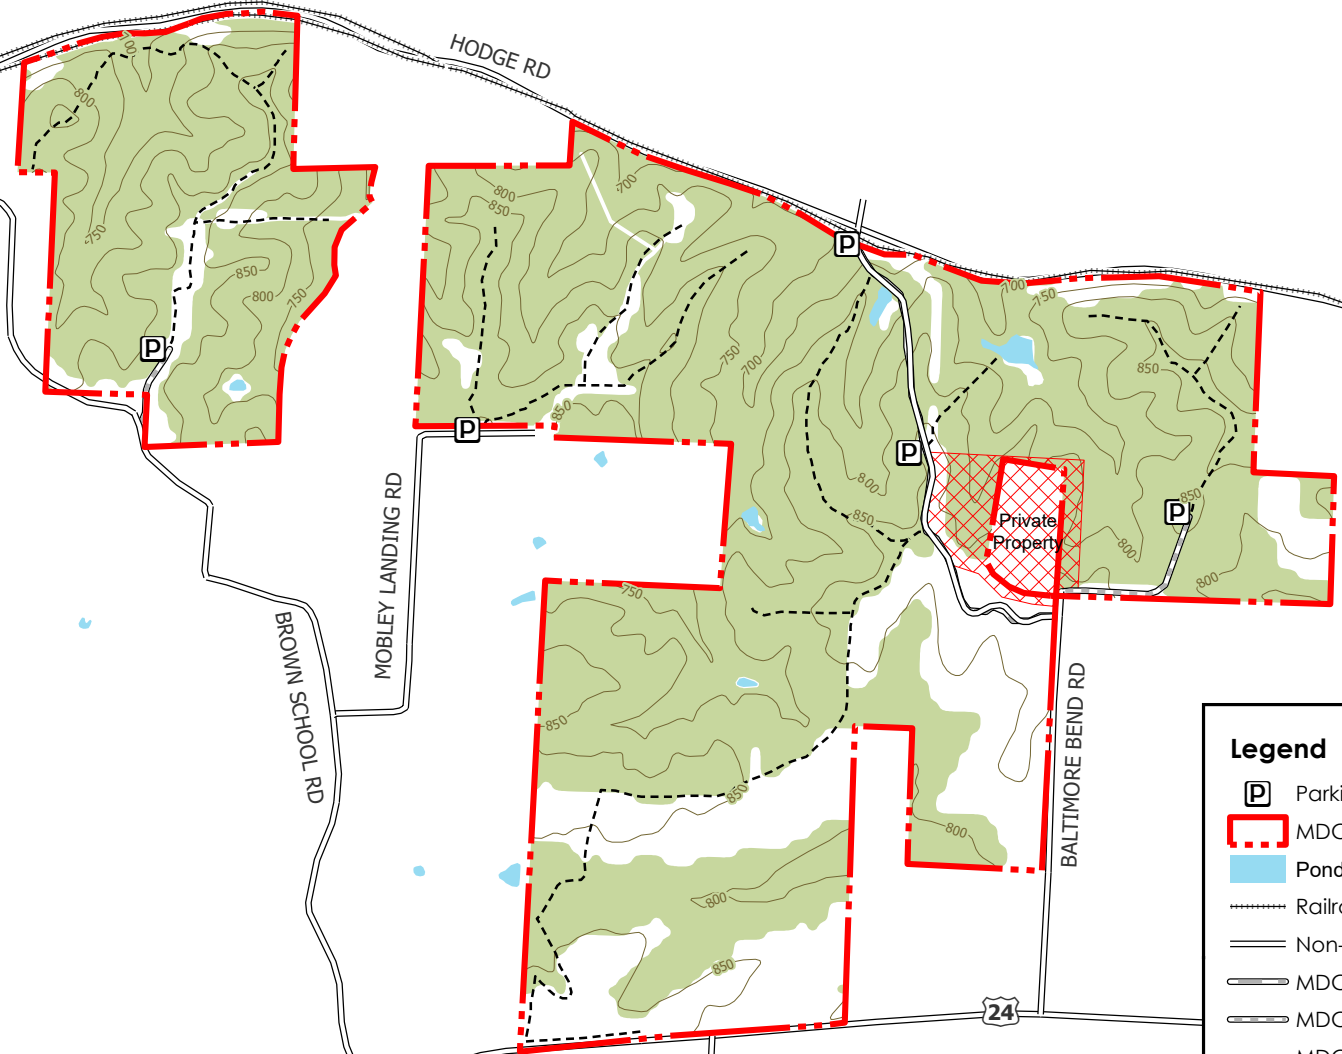

Baltimore Bend Conservation Area

Conservation Commission of the State of Missouri ©

Last Updated - 3/24/2022

Legend

- Parking Lot
- MDC Land
- Pond
- Railroad
- Non-MDC Road
- MDC Improved Road
- MDC Unimproved Road
- MDC Service Road
- Elevation Contour, 50'
- No Shooting Zone
- Forest

MAP DISCLAIMER: Although all data in this map have been compiled by the Missouri Department of Conservation, no warranty, expressed or implied, is made by the department as to the accuracy of the data and related materials. The act of distribution shall not constitute any such warranty, and no responsibility is assumed by the department in the use of these data or related materials.