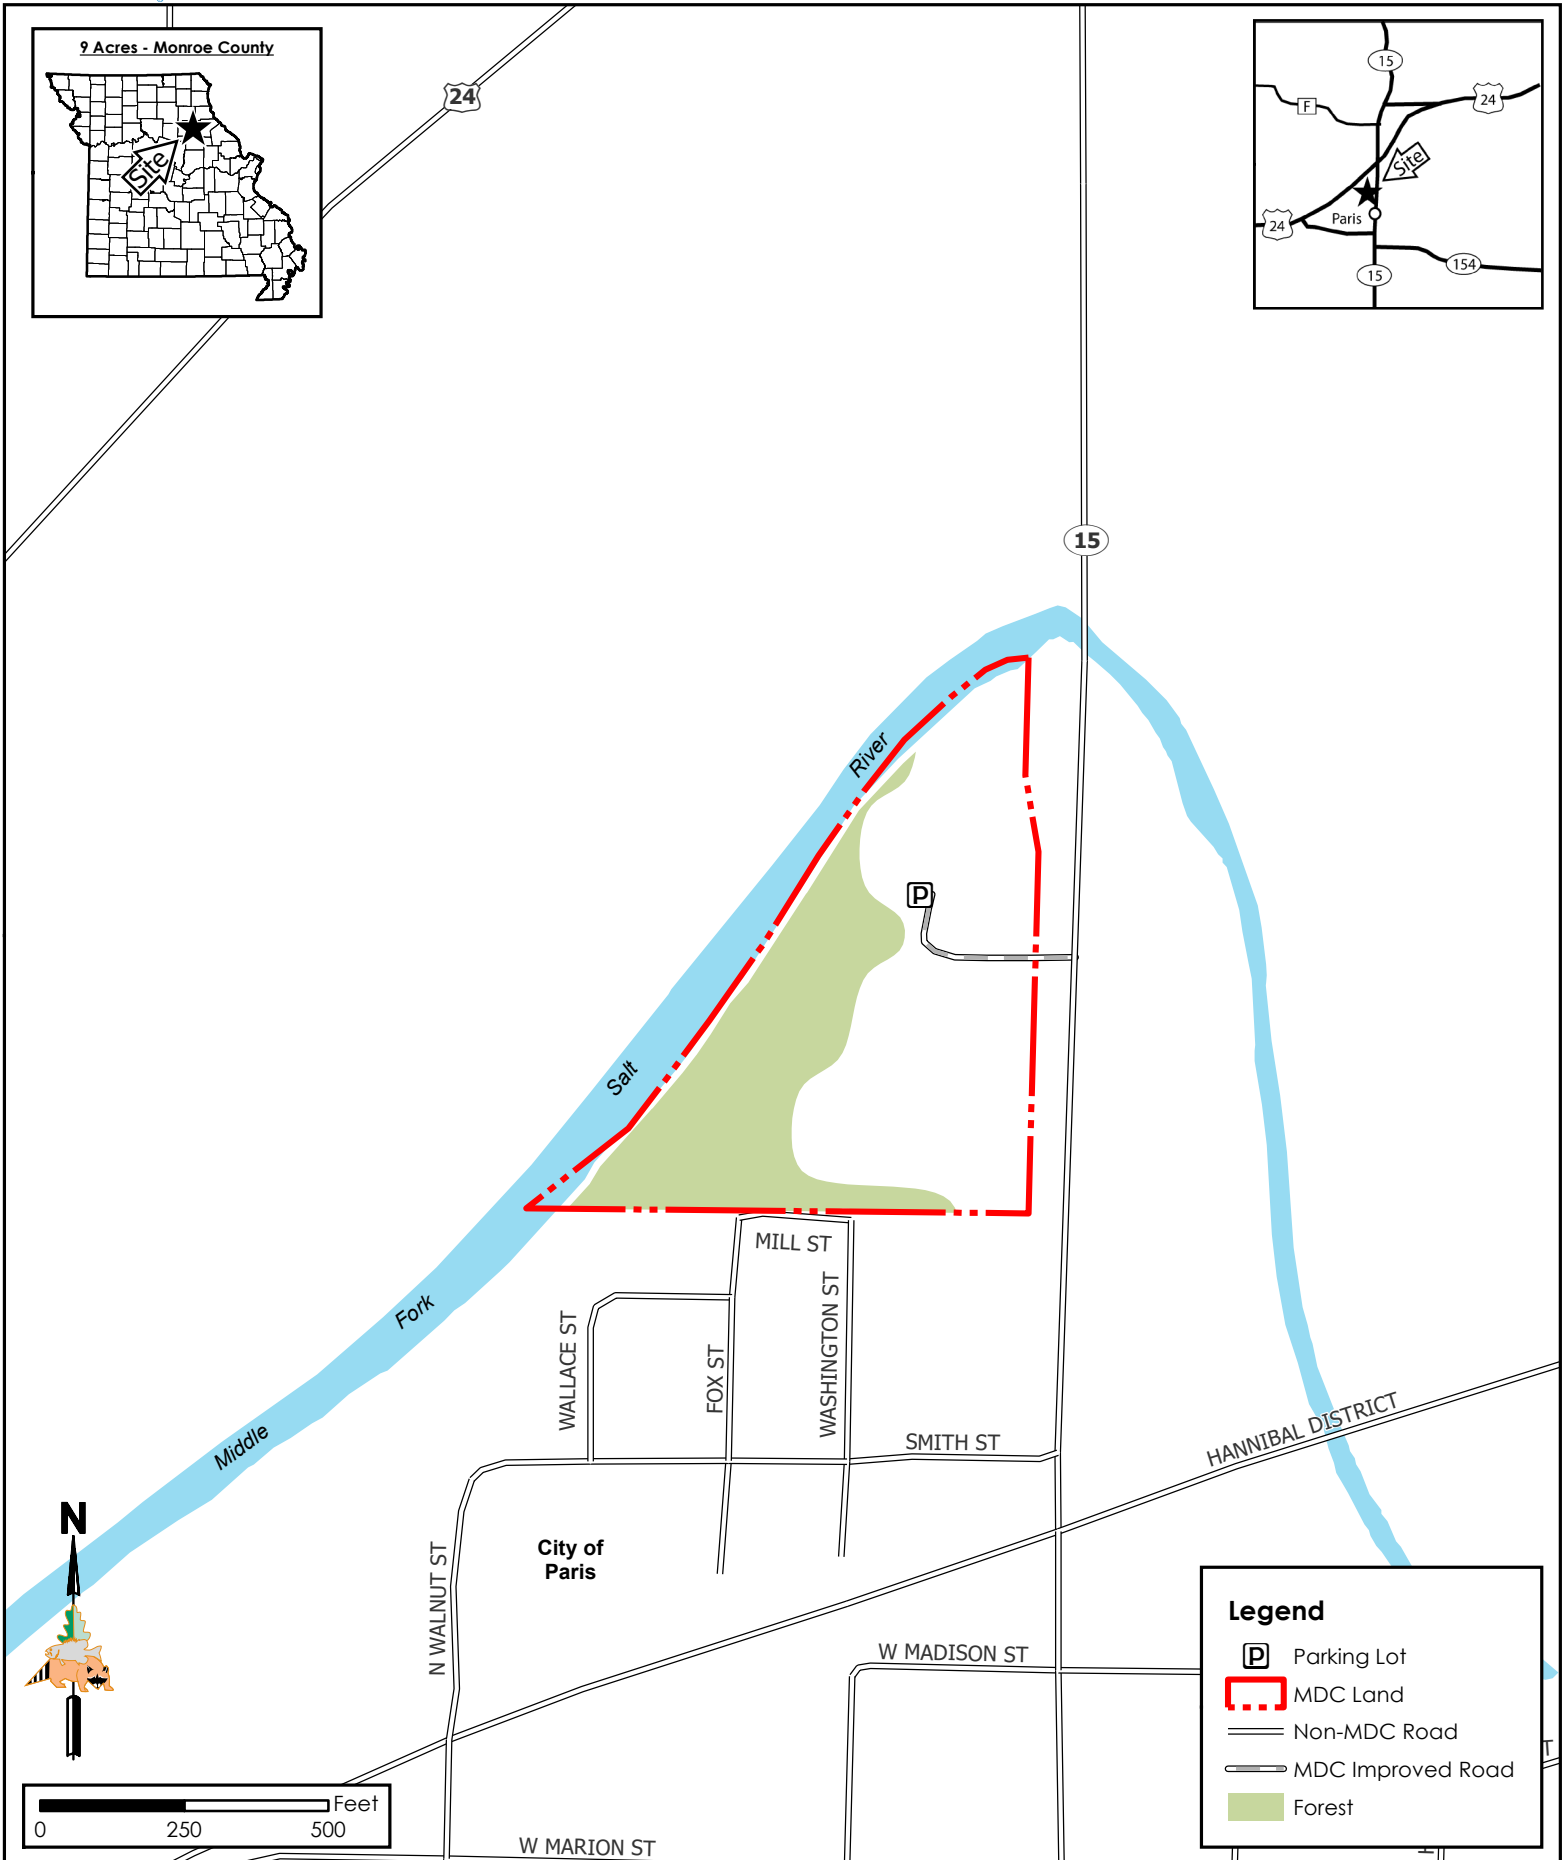

Paris Access

Conservation Commission of the State of Missouri ©

Last Updated - 3/15/2022

Legend

- Parking Lot
- MDC Land
- Non-MDC Road
- MDC Improved Road
- Forest

MAP DISCLAIMER: Although all data in this map have been compiled by the Missouri Department of Conservation, no warranty, expressed or implied, is made by the department as to the accuracy of the data and related materials. The act of distribution shall not constitute any such warranty, and no responsibility is assumed by the department in the use of these data or related materials.