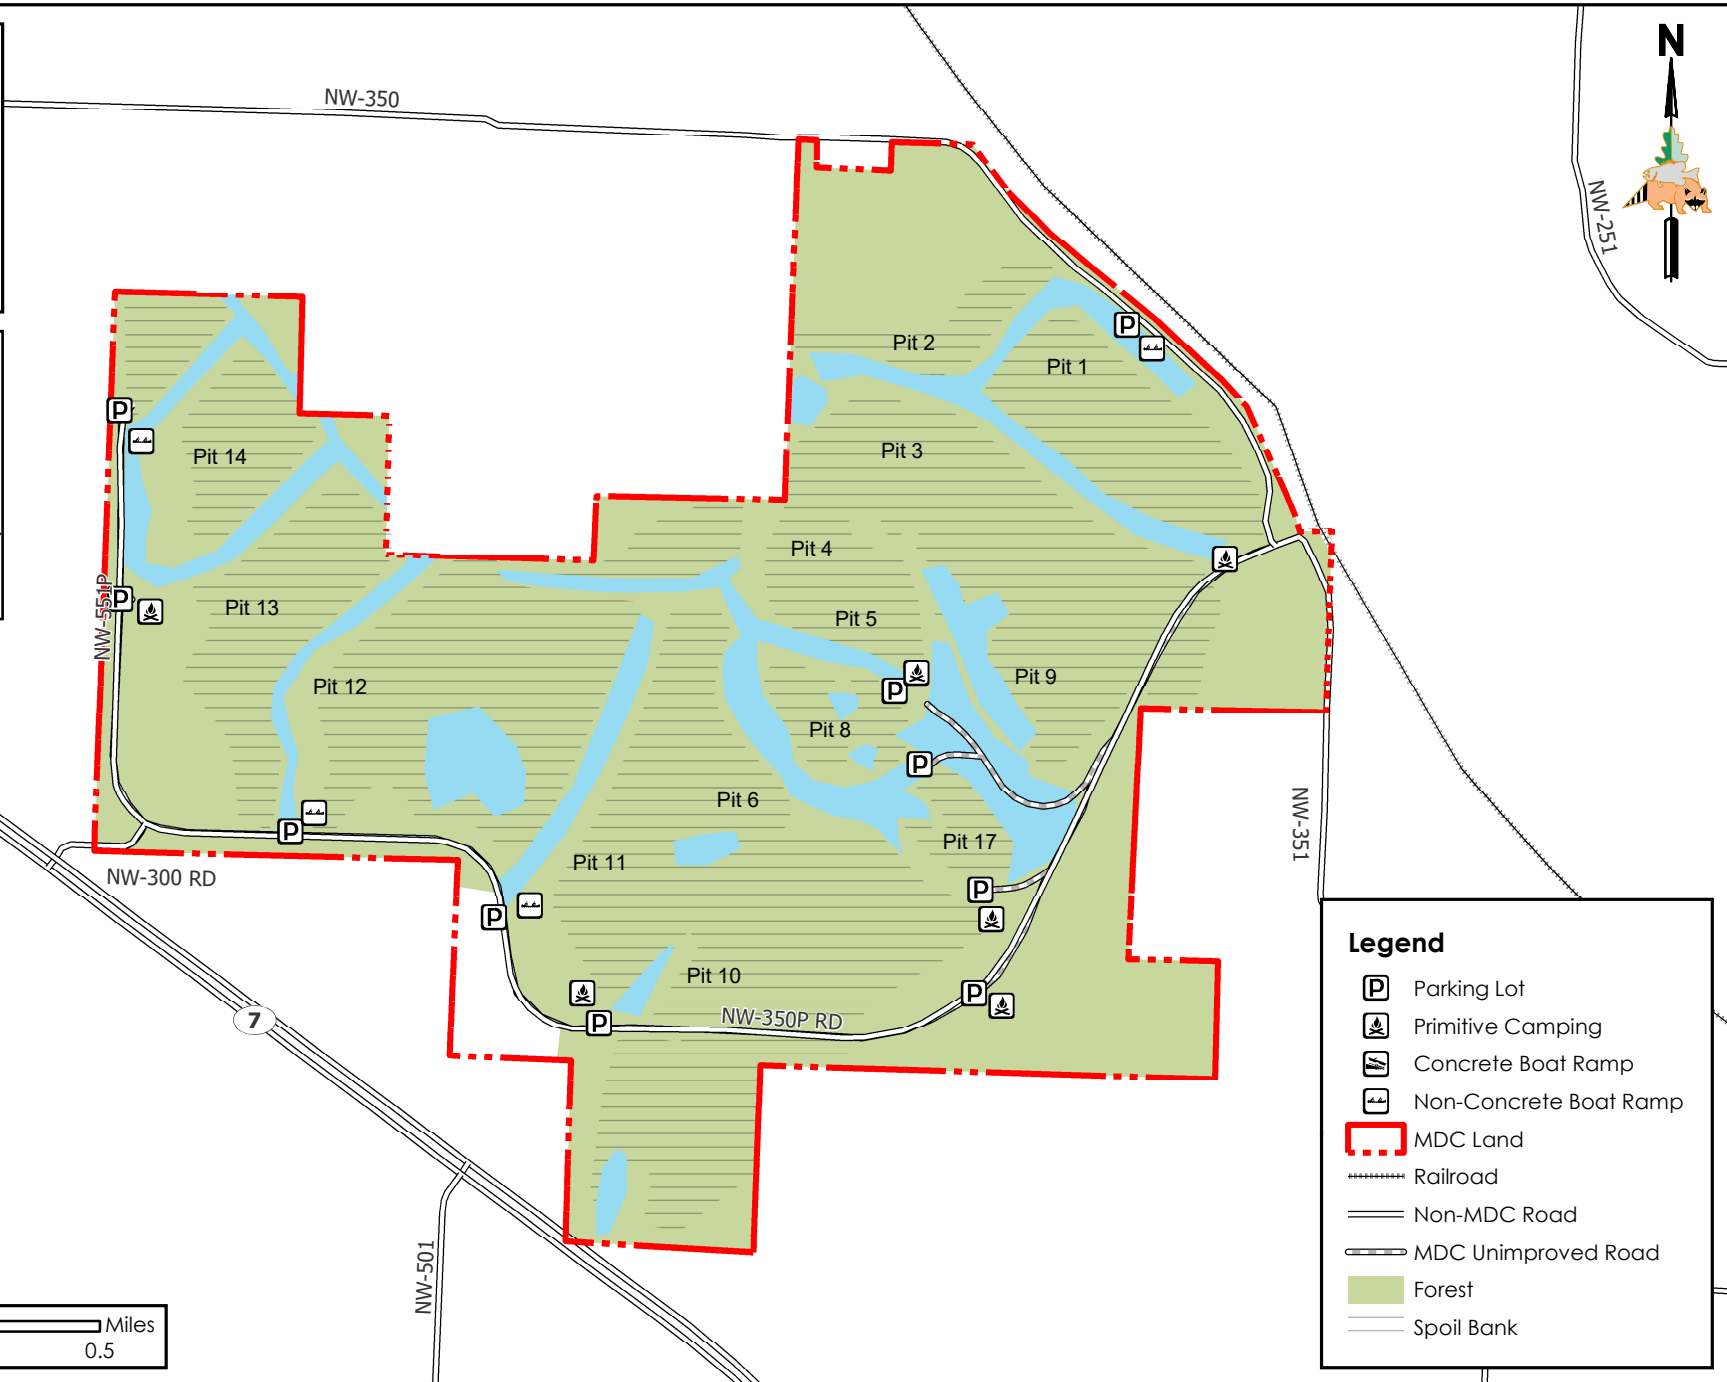

Poague (Haysler A.) Conservation Area

Conservation Commission of the State of Missouri ©

Last Updated - 2/18/2022

Legend

- Parking Lot
- Primitive Camping
- Concrete Boat Ramp
- Non-Concrete Boat Ramp
- MDC Land
- Railroad
- Non-MDC Road
- MDC Unimproved Road
- Forest
- Spoil Bank

MAP DISCLAIMER: Although all data in this map have been compiled by the Missouri Department of Conservation, no warranty, expressed or implied, is made by the department as to the accuracy of the data and related materials. The act of distribution shall not constitute any such warranty, and no responsibility is assumed by the department in the use of these data or related materials.