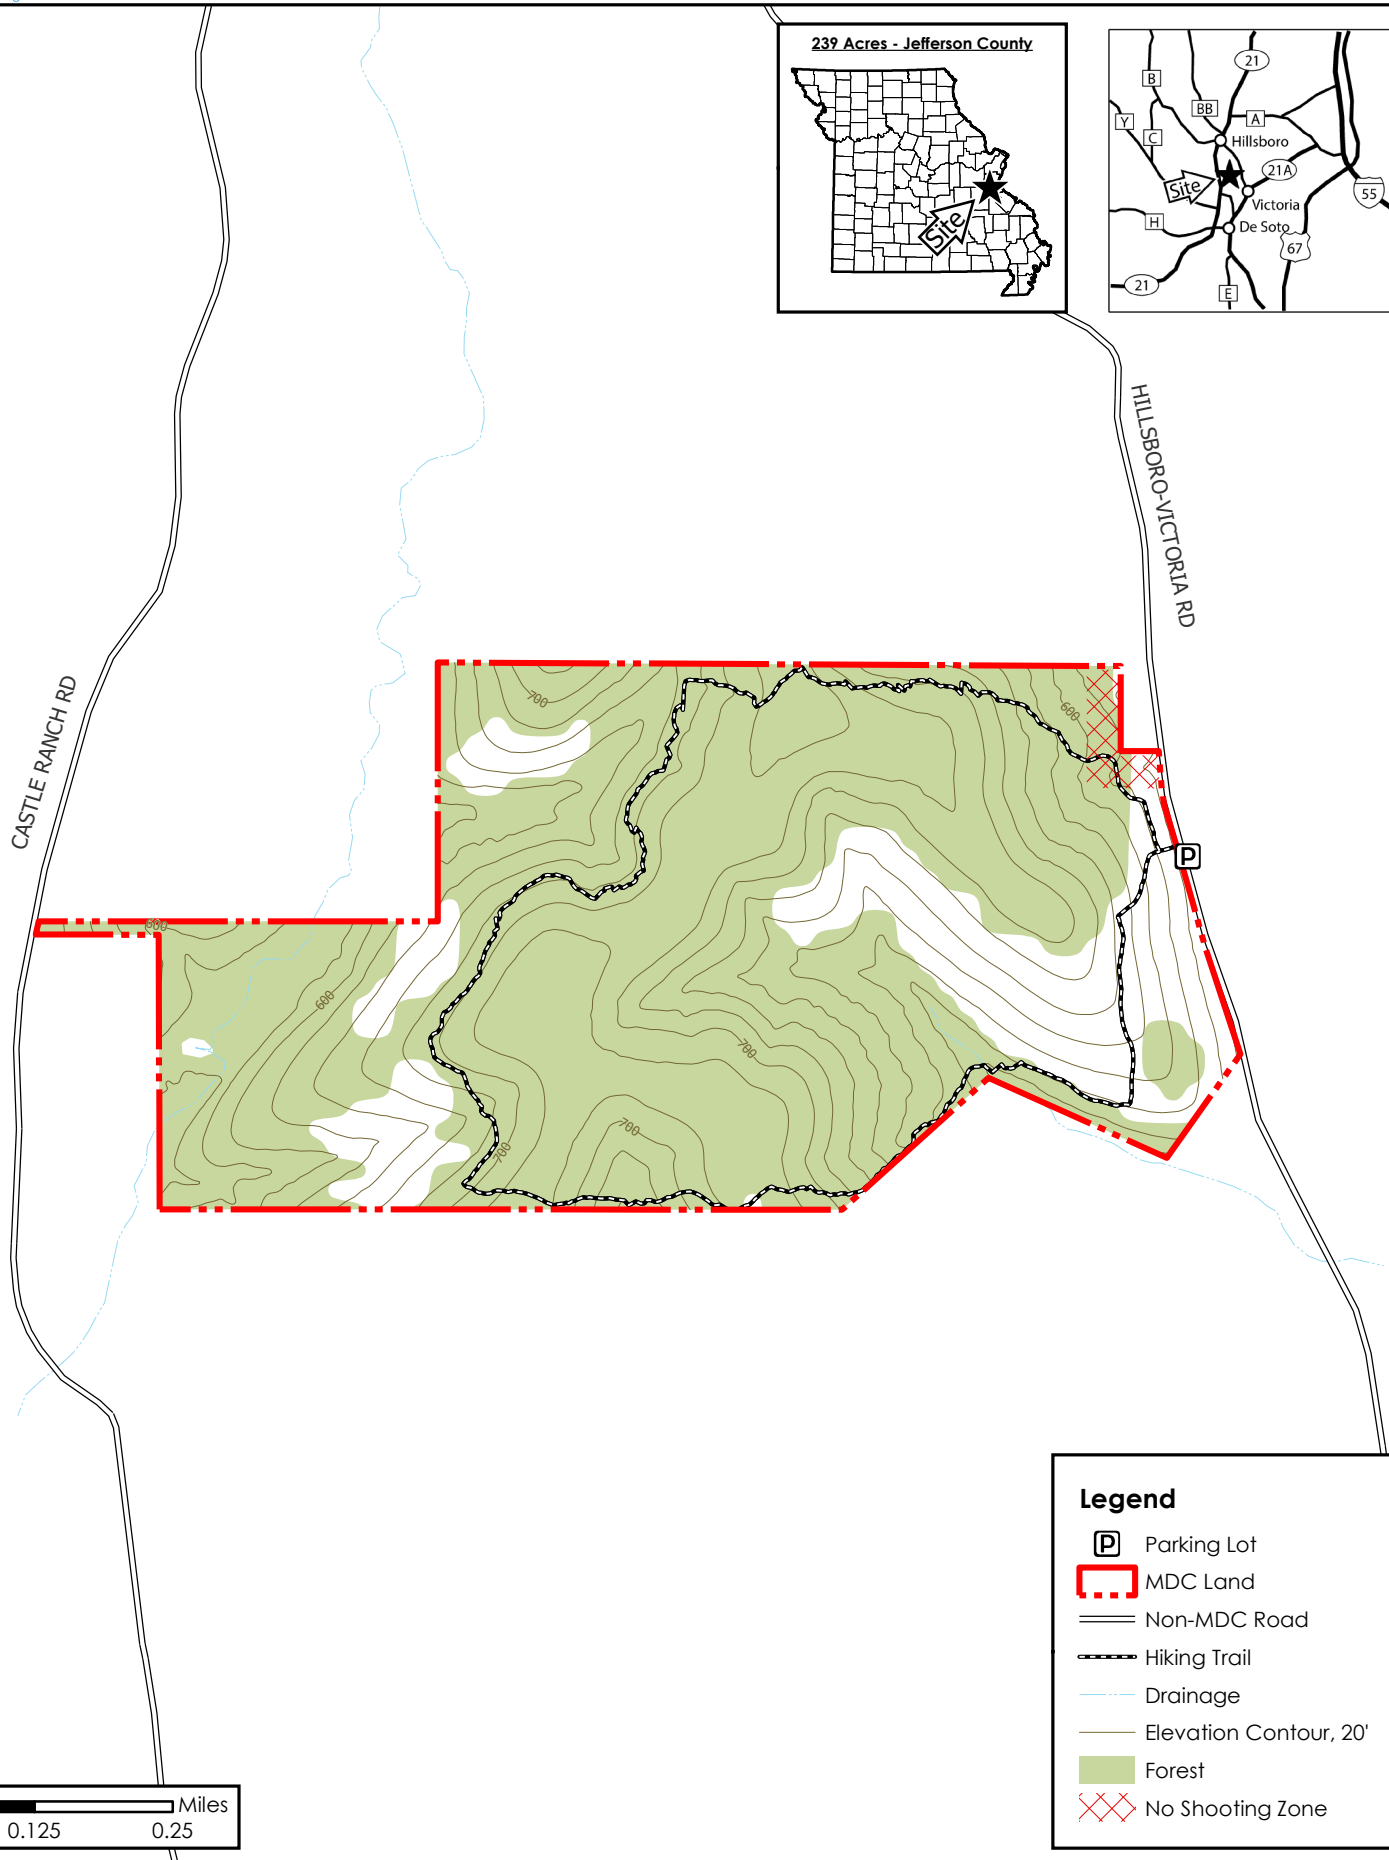

Victoria Glades Conservation Area

Conservation Commission of the State of Missouri ©

Last Updated - 1/6/2022

Legend

- Parking Lot
- MDC Land
- Non-MDC Road
- Hiking Trail
- Drainage
- Elevation Contour, 20'
- Forest
- No Shooting Zone

MAP DISCLAIMER: Although all data in this map have been compiled by the Missouri Department of Conservation, no warranty, expressed or implied, is made by the department as to the accuracy of the data and related materials. The act of distribution shall not constitute any such warranty, and no responsibility is assumed by the department in the use of these data or related materials.