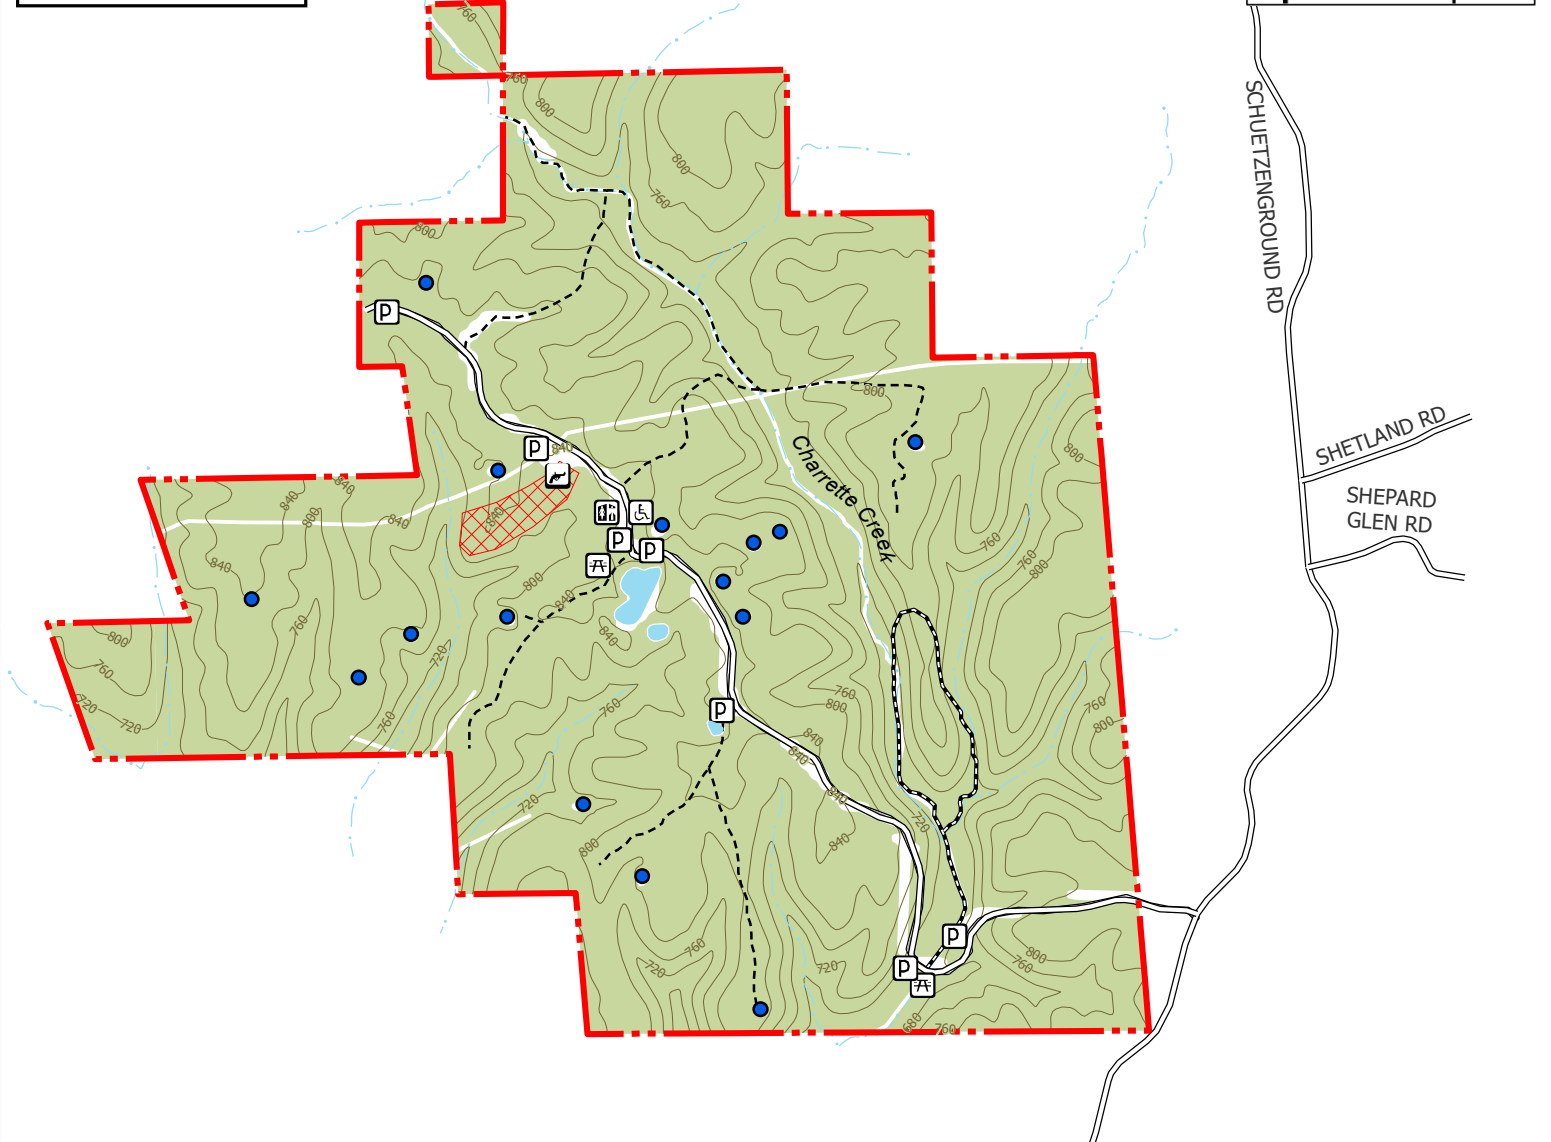

Reifsnider (Frank, Emma Elizabeth and Edna) State Forest

Conservation Commission of the State of Missouri ©

Last Updated - 1/4/2022

Legend

Parking Lot	Non-MDC Road
Rifle/Pistol	MDC Improved Road
Picnic Area	MDC Service Road
Wildlife Water Hole	Lizard Rock Nature Trail
Fishing Pond	Stream
MDC Land	Elevation Contour, 40'
	Forest
	Shooting Range Safety Zone

MAP DISCLAIMER: Although all data in this map have been compiled by the Missouri Department of Conservation, no warranty, expressed or implied, is made by the department as to the accuracy of the data and related materials. The act of distribution shall not constitute any such warranty, and no responsibility is assumed by the department in the use of these data or related materials.