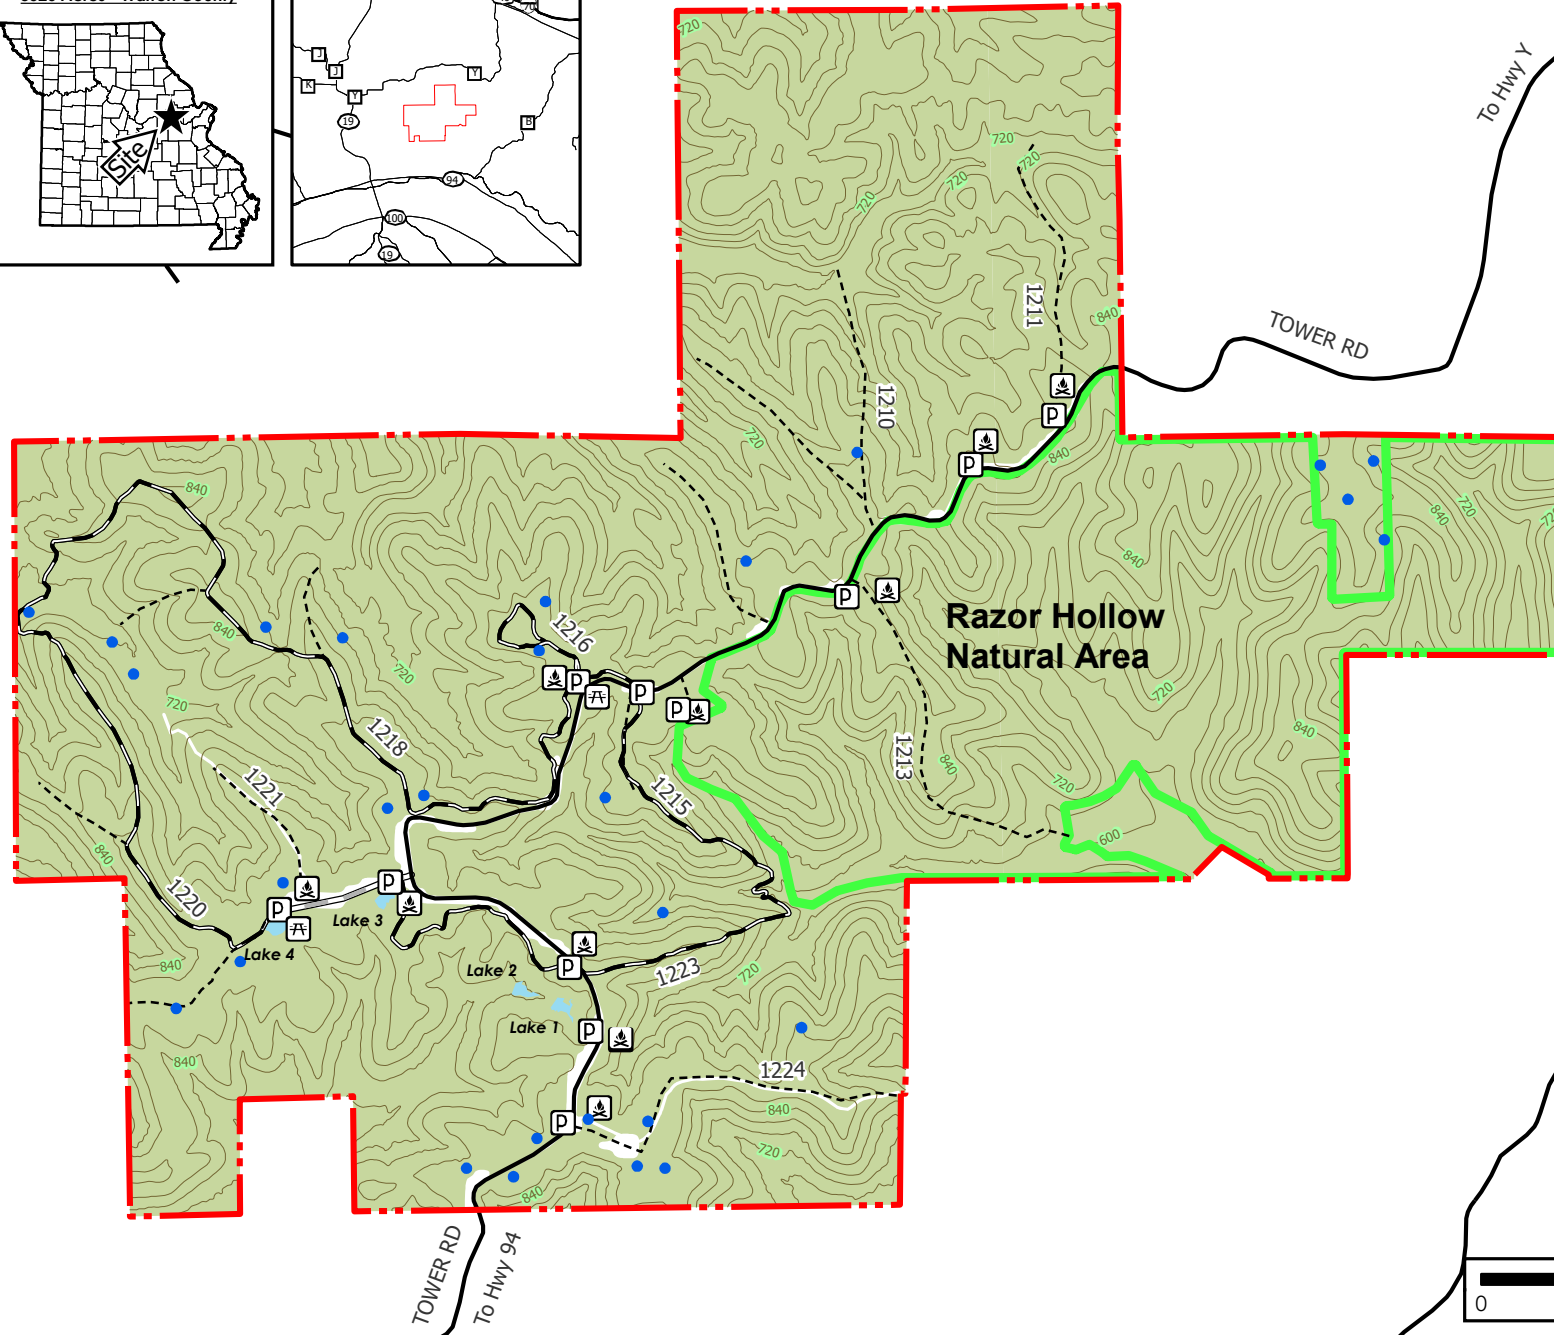

# Daniel Boone Conservation Area

Conservation Commission of the State of Missouri ©

Last Updated - 1/4/2022

### Legend

- Parking Lot
- Primitive Camping
- Wildlife Waterhole
- MDC Land
- Non-MDC Road
- MDC Improved Road
- MDC Service Road
- Hiking/Biking/Equestrian Trail
- Natural Area
- Waterbody
- Elevation Contour, 40'
- Forest

MAP DISCLAIMER: Although all data in this map have been compiled by the Missouri Department of Conservation, no warranty, expressed or implied, is made by the department as to the accuracy of the data and related materials. The act of distribution shall not constitute any such warranty, and no responsibility is assumed by the department in the use of these data or related materials.