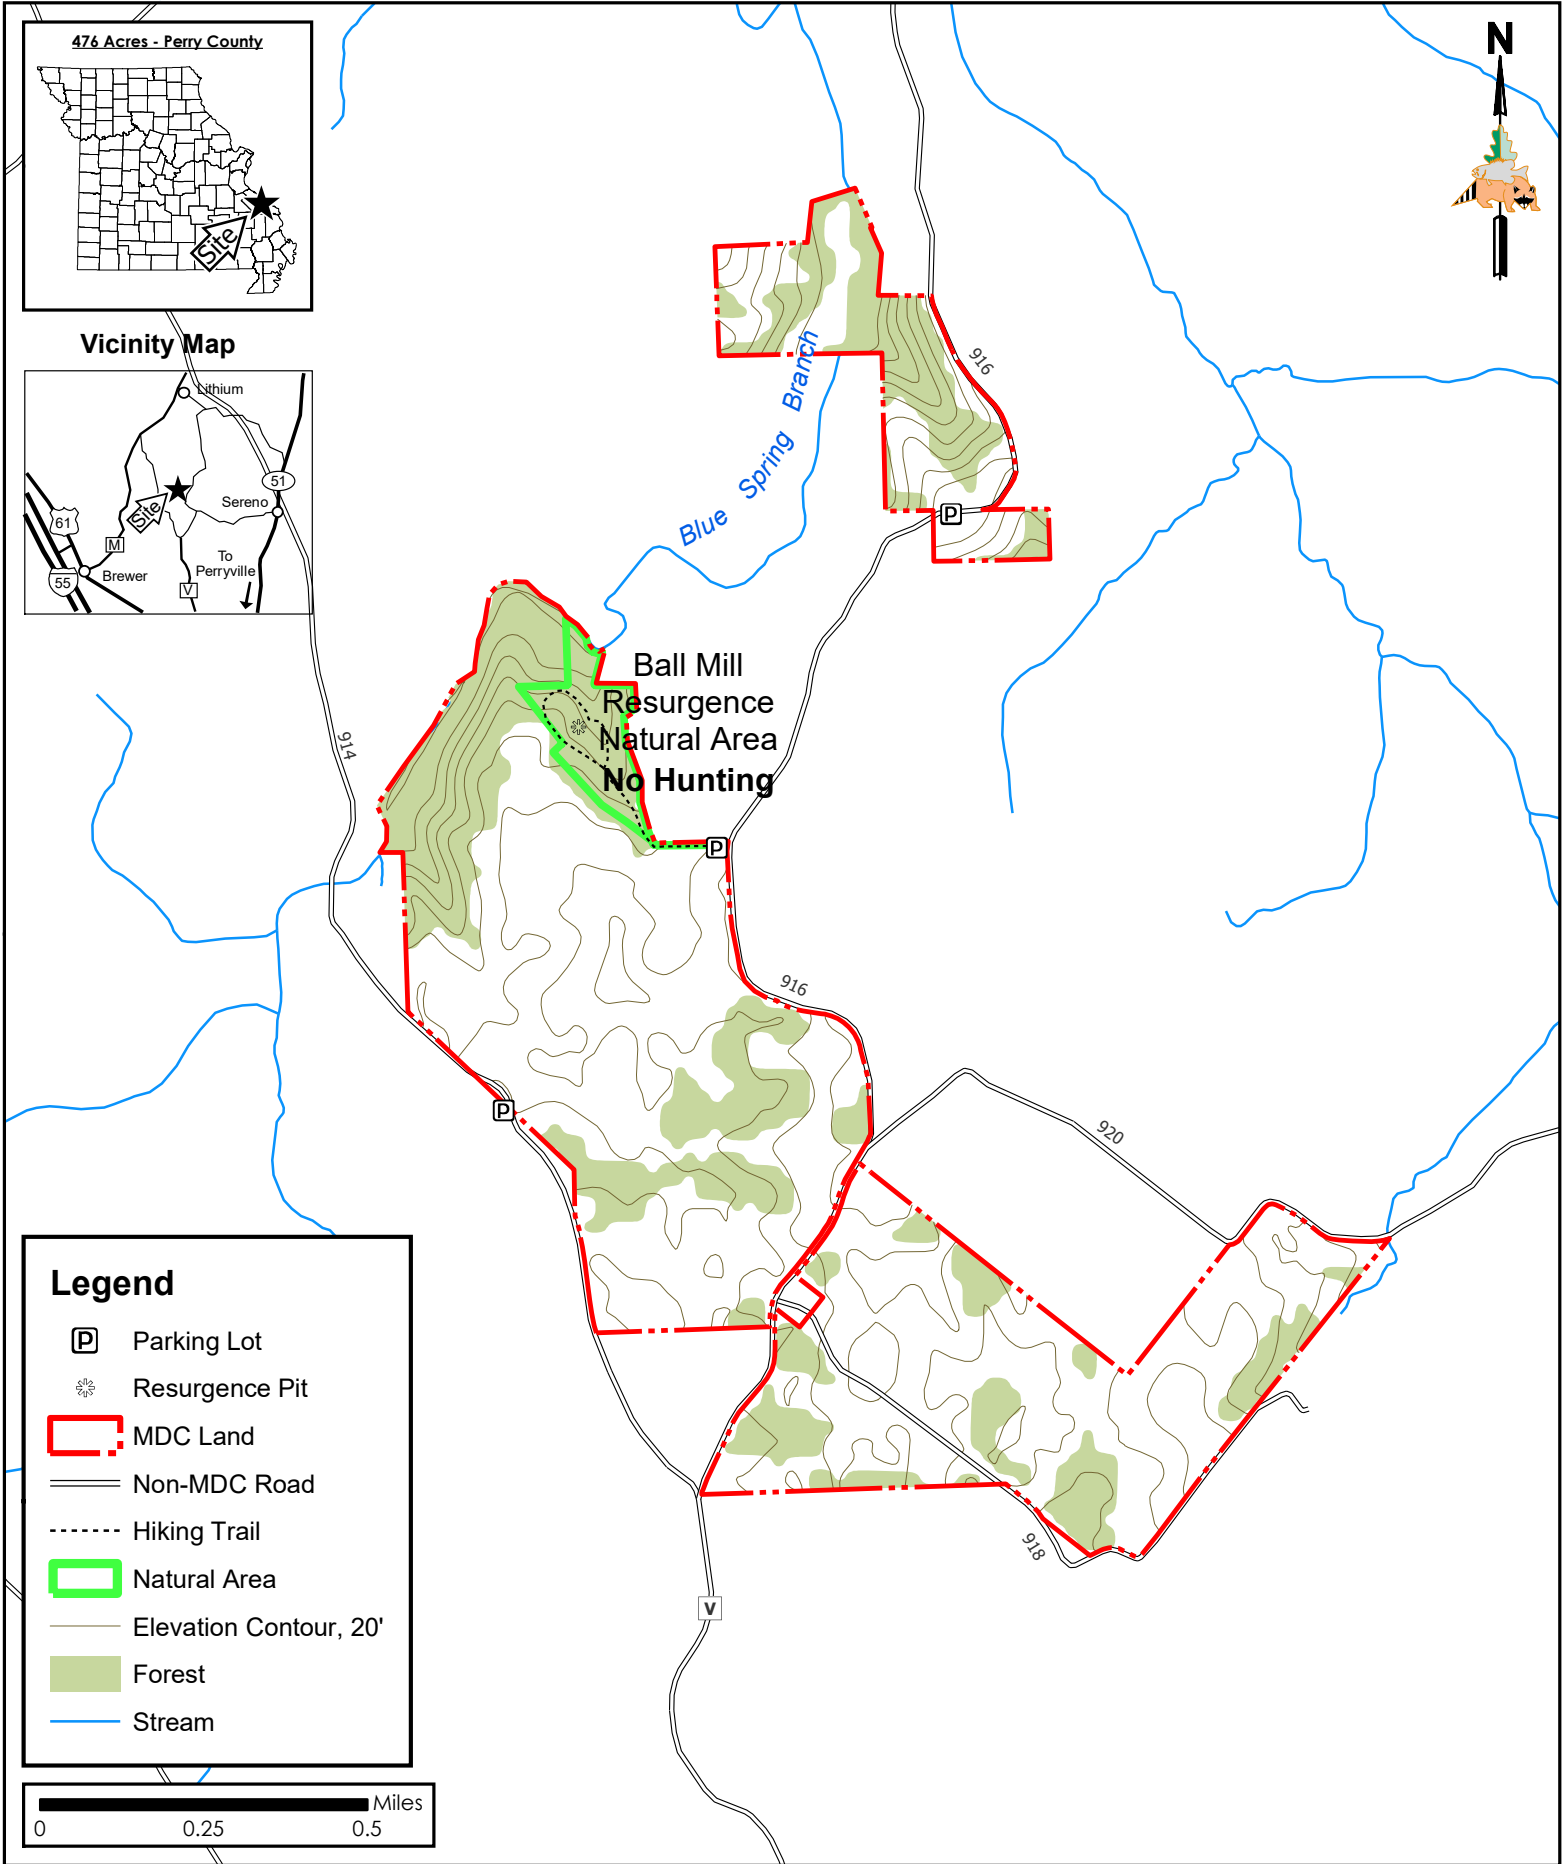

Blue Spring Branch Conservation Area

Conservation Commission of the State of Missouri ©

Last Updated - 12/20/2021

Legend

- Parking Lot
- Resurgence Pit
- MDC Land
- Non-MDC Road
- Hiking Trail
- Natural Area
- Elevation Contour, 20'
- Forest
- Stream

MAP DISCLAIMER: Although all data in this map have been compiled by the Missouri Department of Conservation, no warranty, expressed or implied, is made by the department as to the accuracy of the data and related materials. The act of distribution shall not constitute any such warranty, and no responsibility is assumed by the department in the use of these data or related materials.