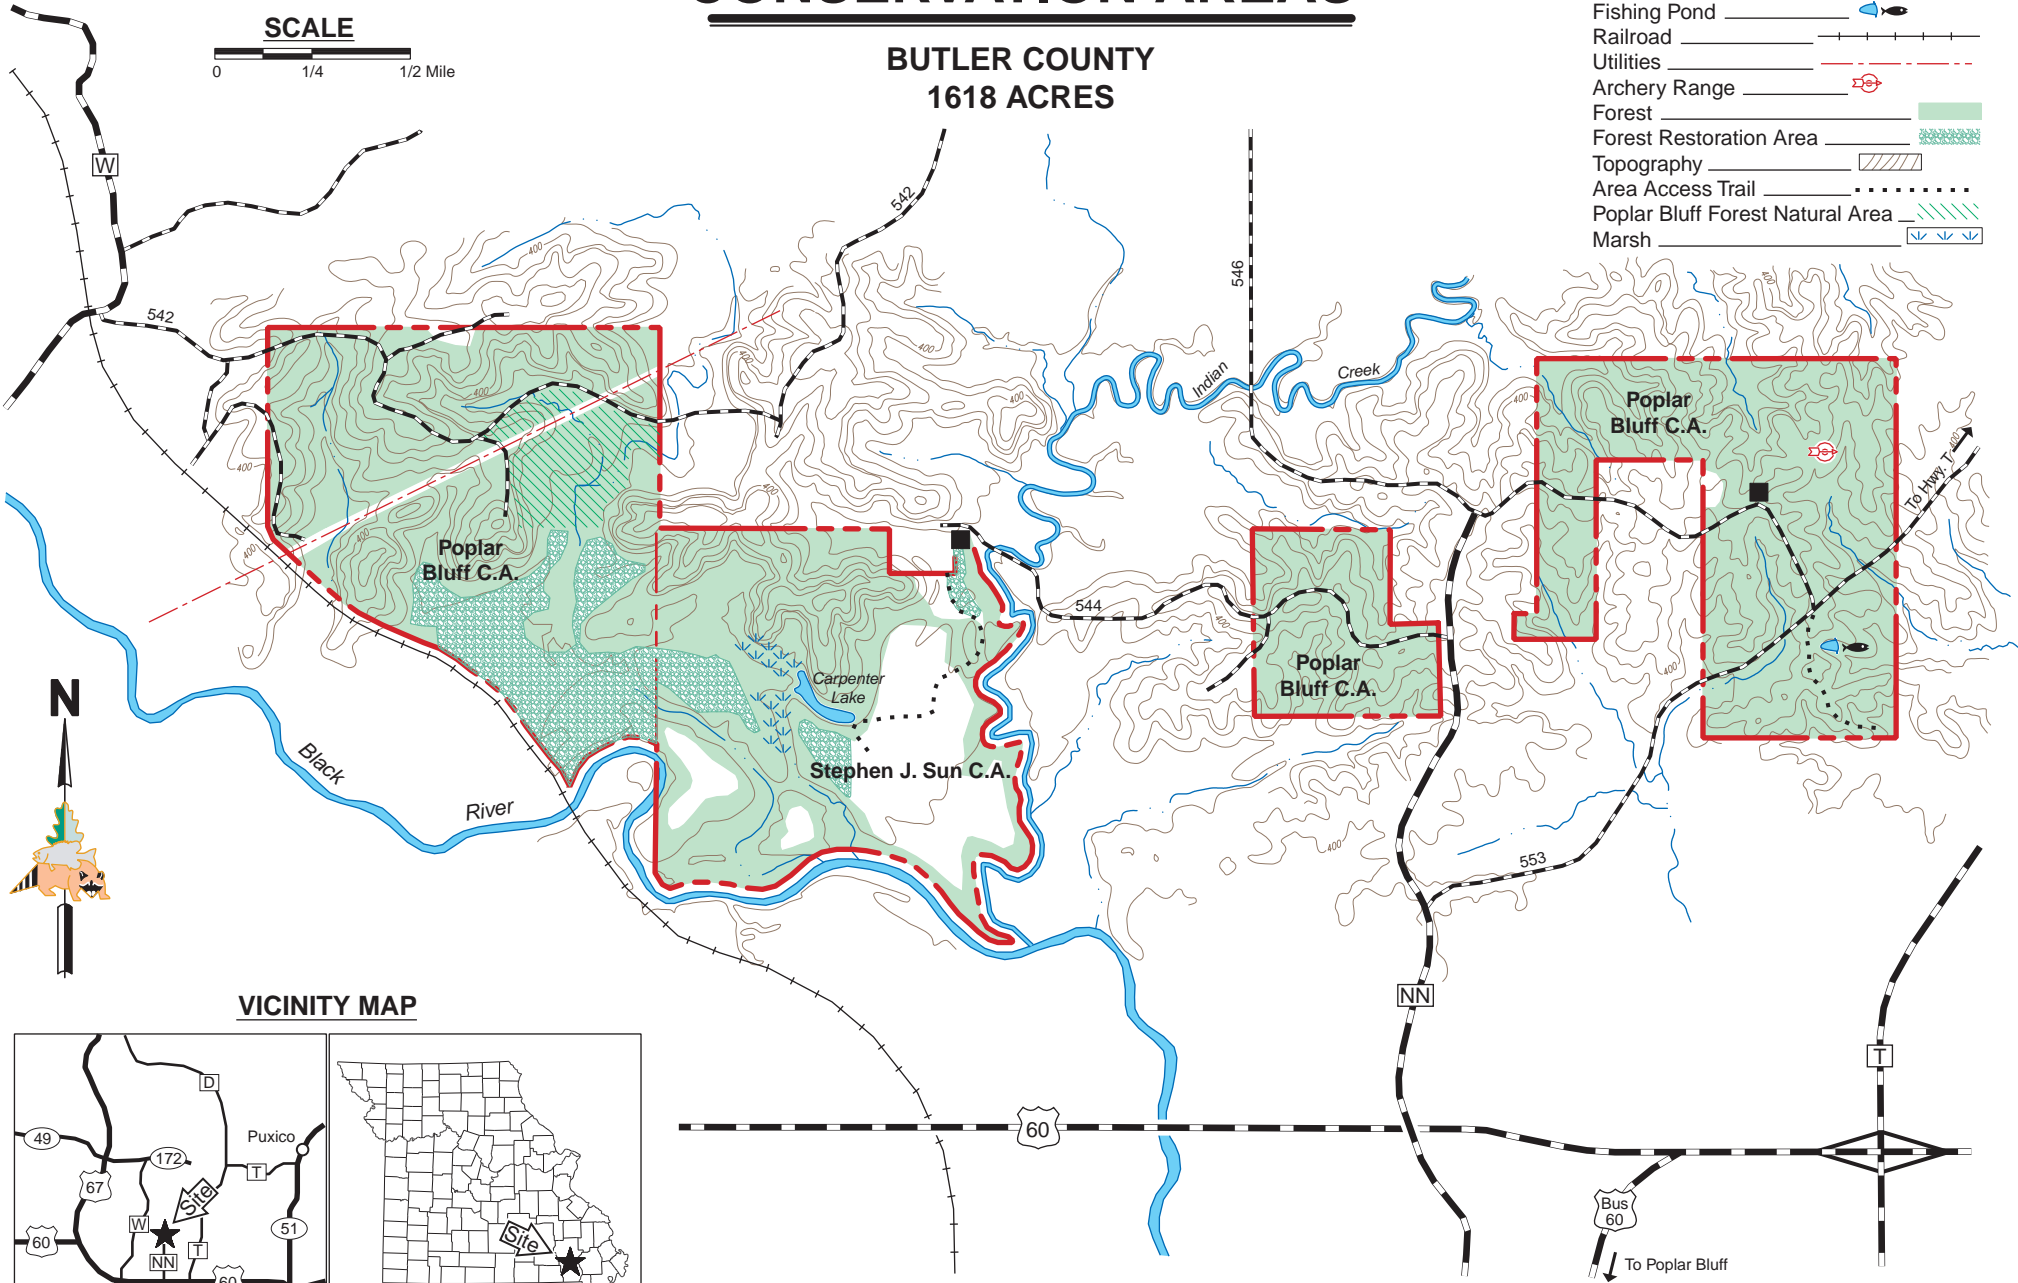

POPLAR BLUFF AND STEPHEN J. SUN CONSERVATION AREAS

LEGEND

- Boundary
- Paved Road
- Gravel Road
- Drainage
- Parking Lot
- Fishing Pond
- Railroad
- Utilities
- Archery Range
- Forest
- Forest Restoration Area
- Topography
- Area Access Trail
- Poplar Bluff Forest Natural Area
- Marsh

SCALE

BUTLER COUNTY
1618 ACRES

VICINITY MAP