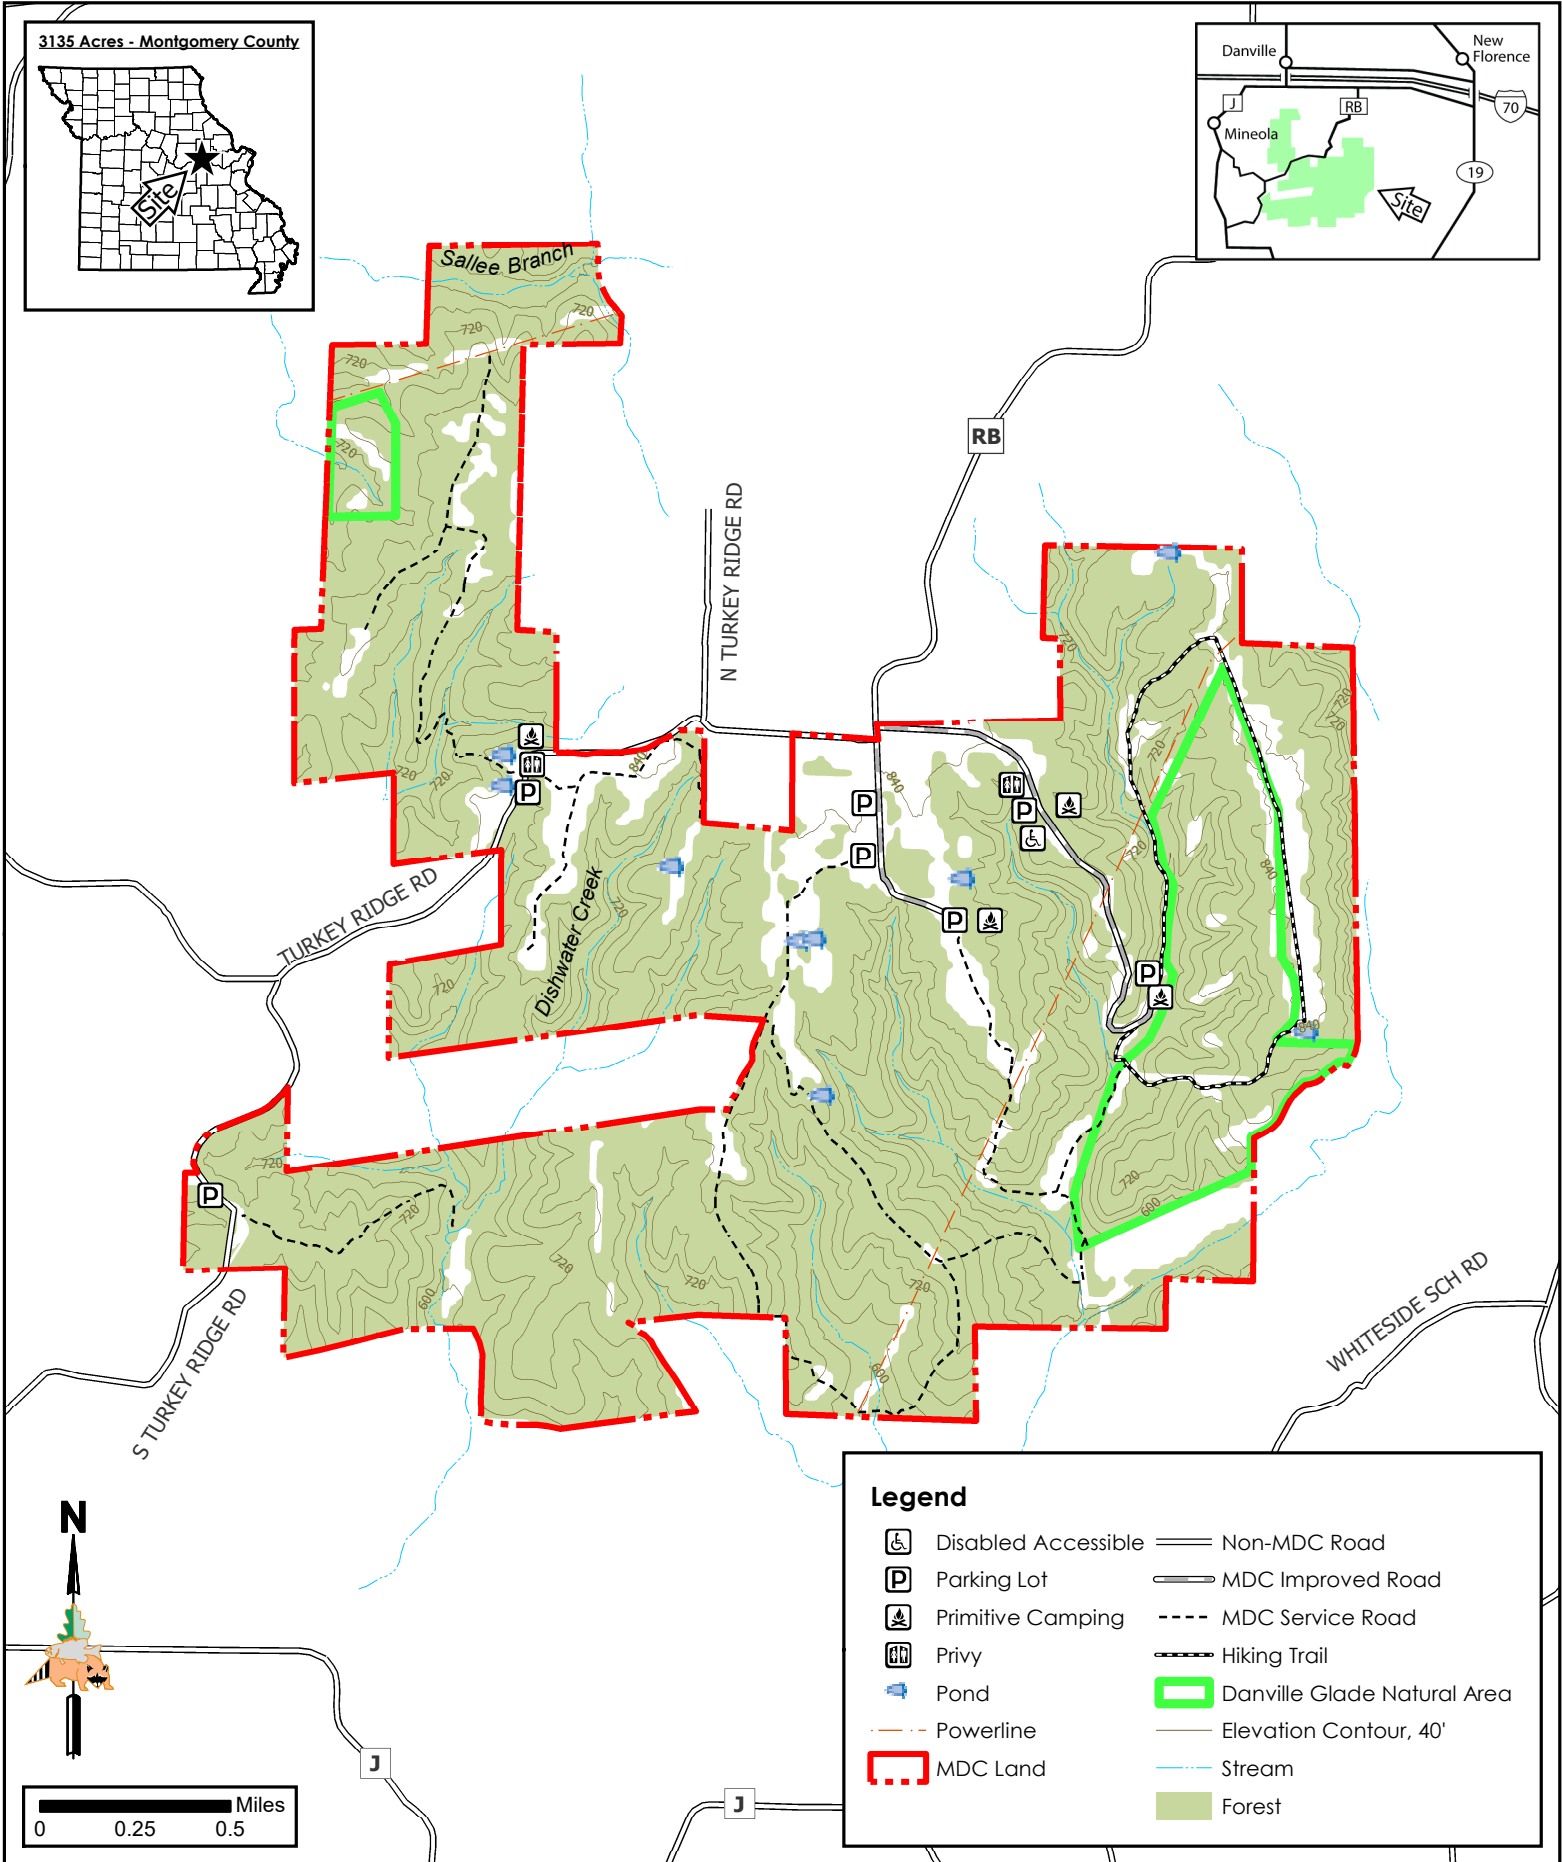

# Danville Conservation Area

Conservation Commission of the State of Missouri ©

Last Updated - 12/20/2021

**Legend**

	Disabled Accessible		Non-MDC Road
	Parking Lot		MDC Improved Road
	Primitive Camping		MDC Service Road
	Privy		Hiking Trail
	Pond		Danville Glade Natural Area
	Powerline		Elevation Contour, 40'
	MDC Land		Stream
			Forest

MAP DISCLAIMER: Although all data in this map have been compiled by the Missouri Department of Conservation, no warranty, expressed or implied, is made by the department as to the accuracy of the data and related materials. The act of distribution shall not constitute any such warranty, and no responsibility is assumed by the department in the use of these data or related materials.