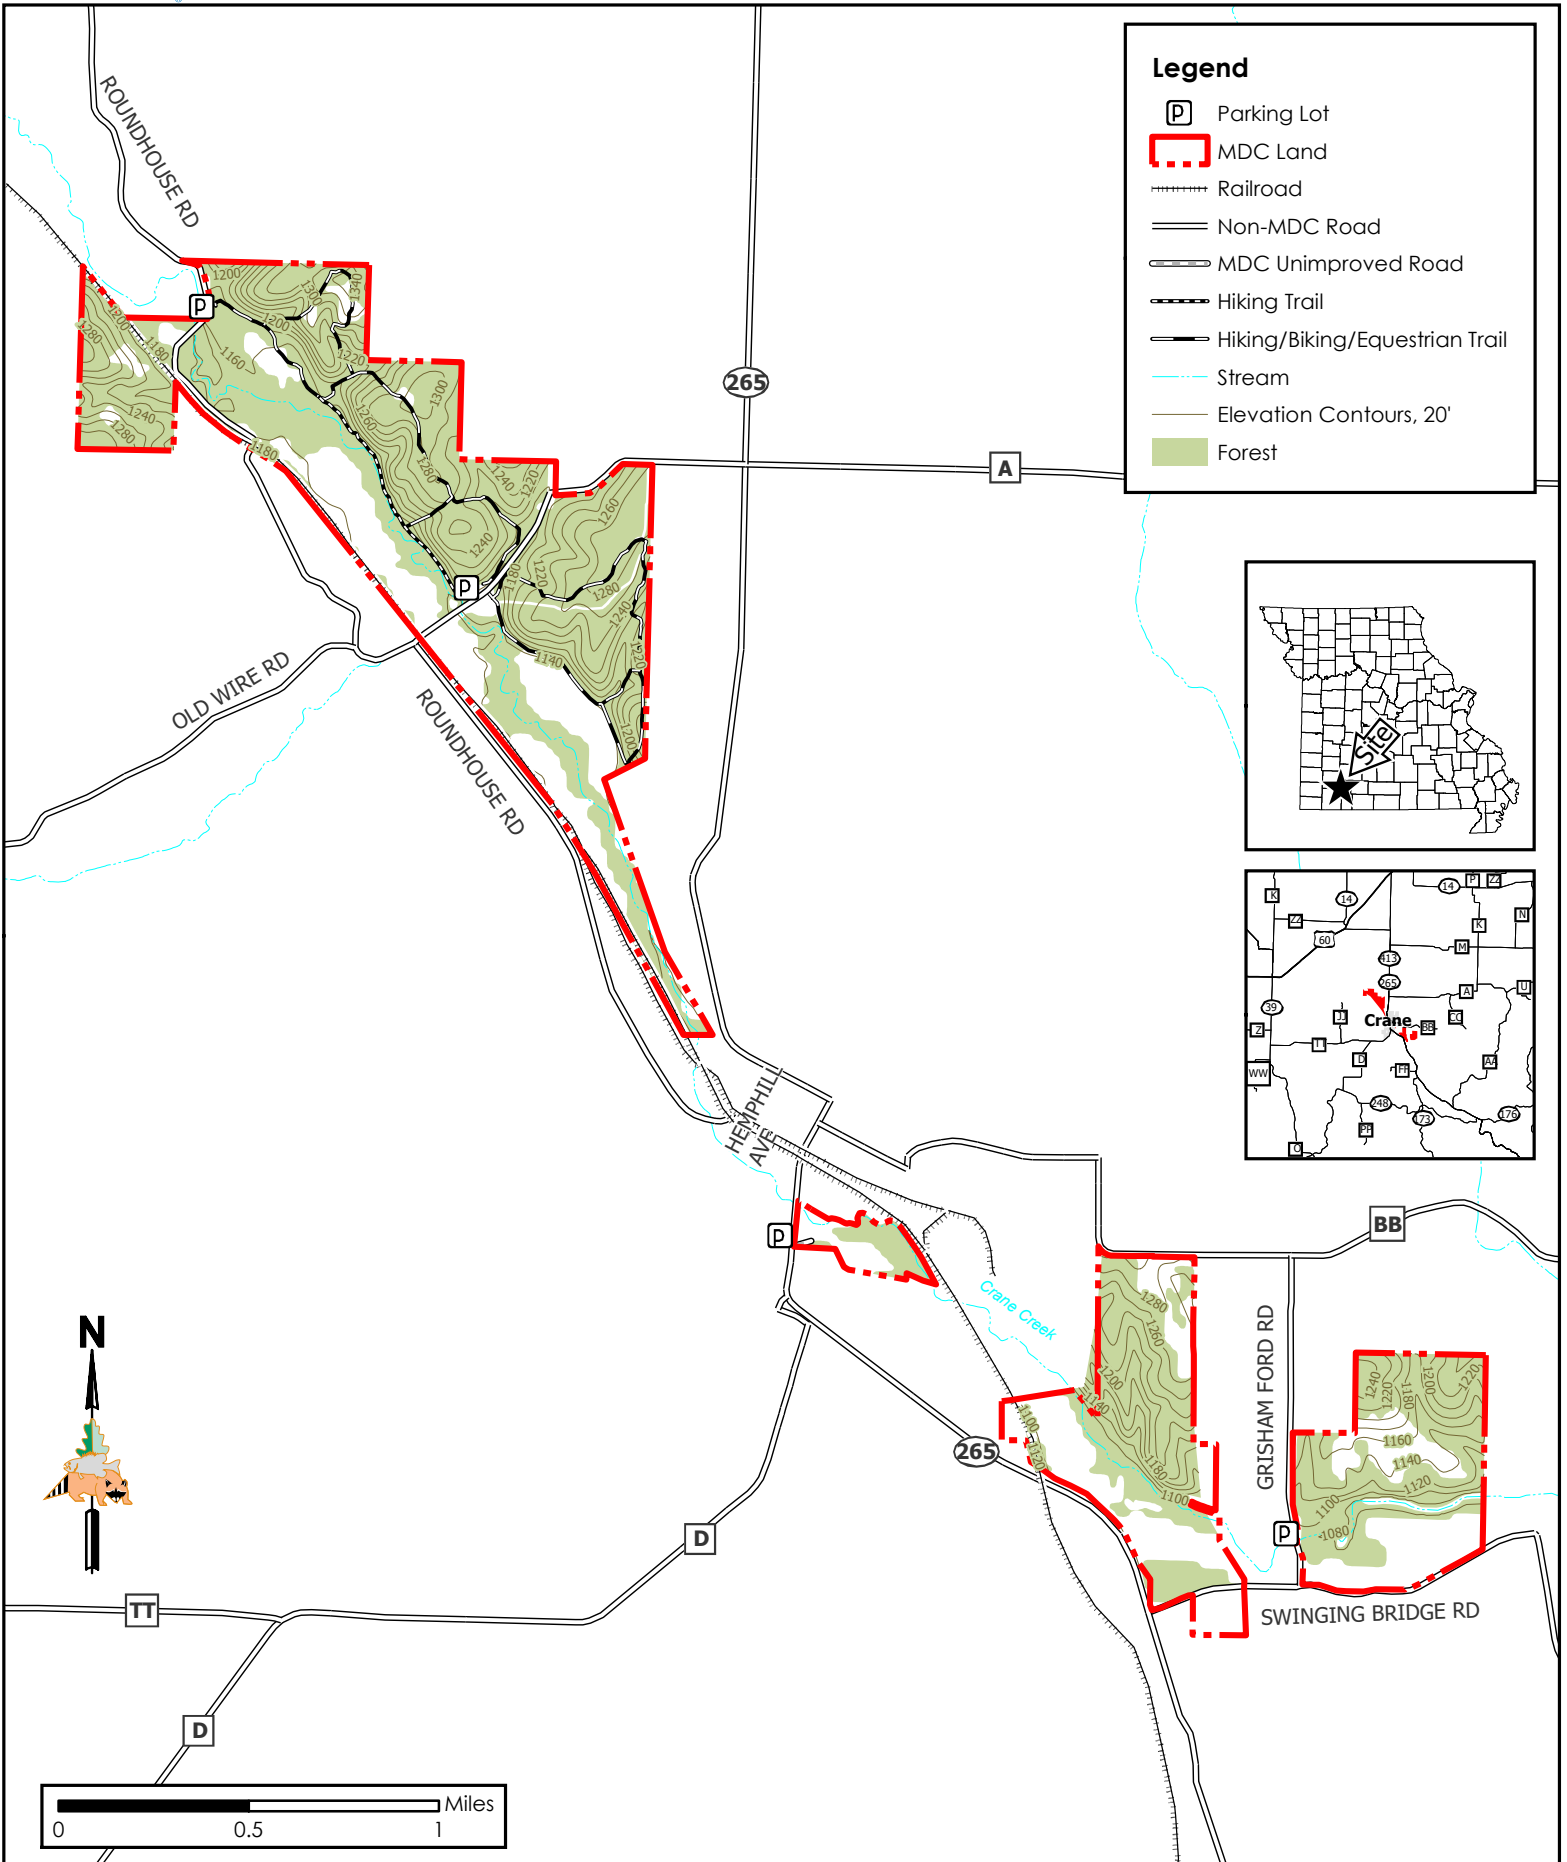

Wire Road Conservation Area

Conservation Commission of the State of Missouri ©

Last Updated - 11/15/2021

Legend

- Parking Lot
- MDC Land
- Railroad
- Non-MDC Road
- MDC Unimproved Road
- Hiking Trail
- Hiking/Biking/Equestrian Trail
- Stream
- Elevation Contours, 20'
- Forest

MAP DISCLAIMER: Although all data in this map have been compiled by the Missouri Department of Conservation, no warranty, expressed or implied, is made by the department as to the accuracy of the data and related materials. The act of distribution shall not constitute any such warranty, and no responsibility is assumed by the department in the use of these data or related materials.