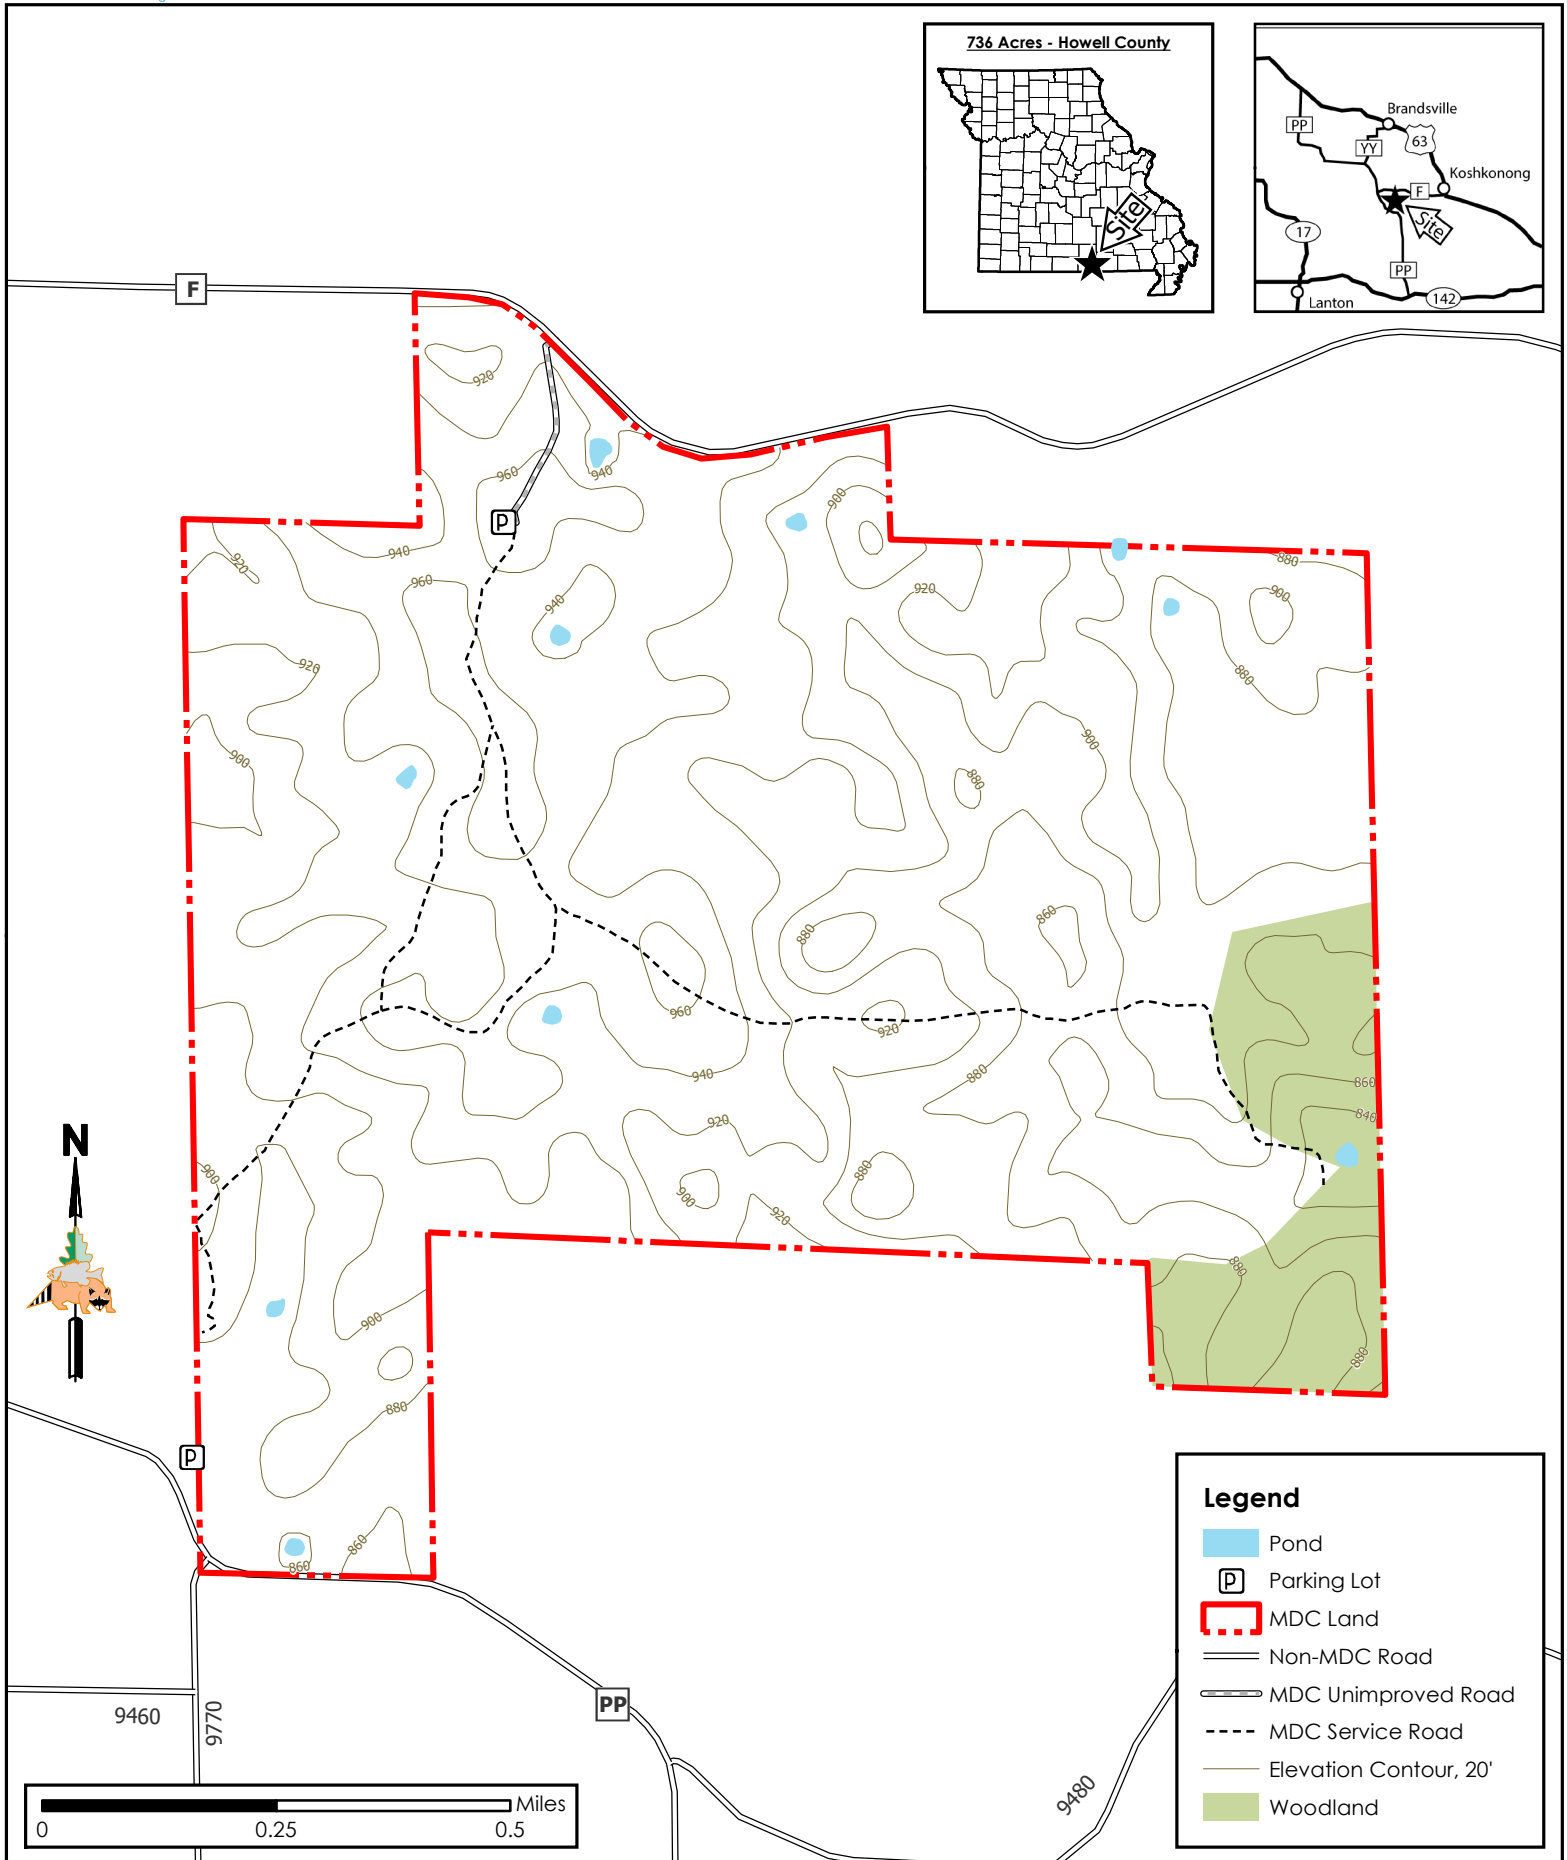

# Dan and Maureen Cover Prairie Conservation Area

Conservation Commission of the State of Missouri ©

Last Updated - 11/3/2021

**Legend**

- Pond
- Parking Lot
- MDC Land
- Non-MDC Road
- MDC Unimproved Road
- MDC Service Road
- Elevation Contour, 20'
- Woodland

MAP DISCLAIMER: Although all data in this map have been compiled by the Missouri Department of Conservation, no warranty, expressed or implied, is made by the department as to the accuracy of the data and related materials. The act of distribution shall not constitute any such warranty, and no responsibility is assumed by the department in the use of these data or related materials.