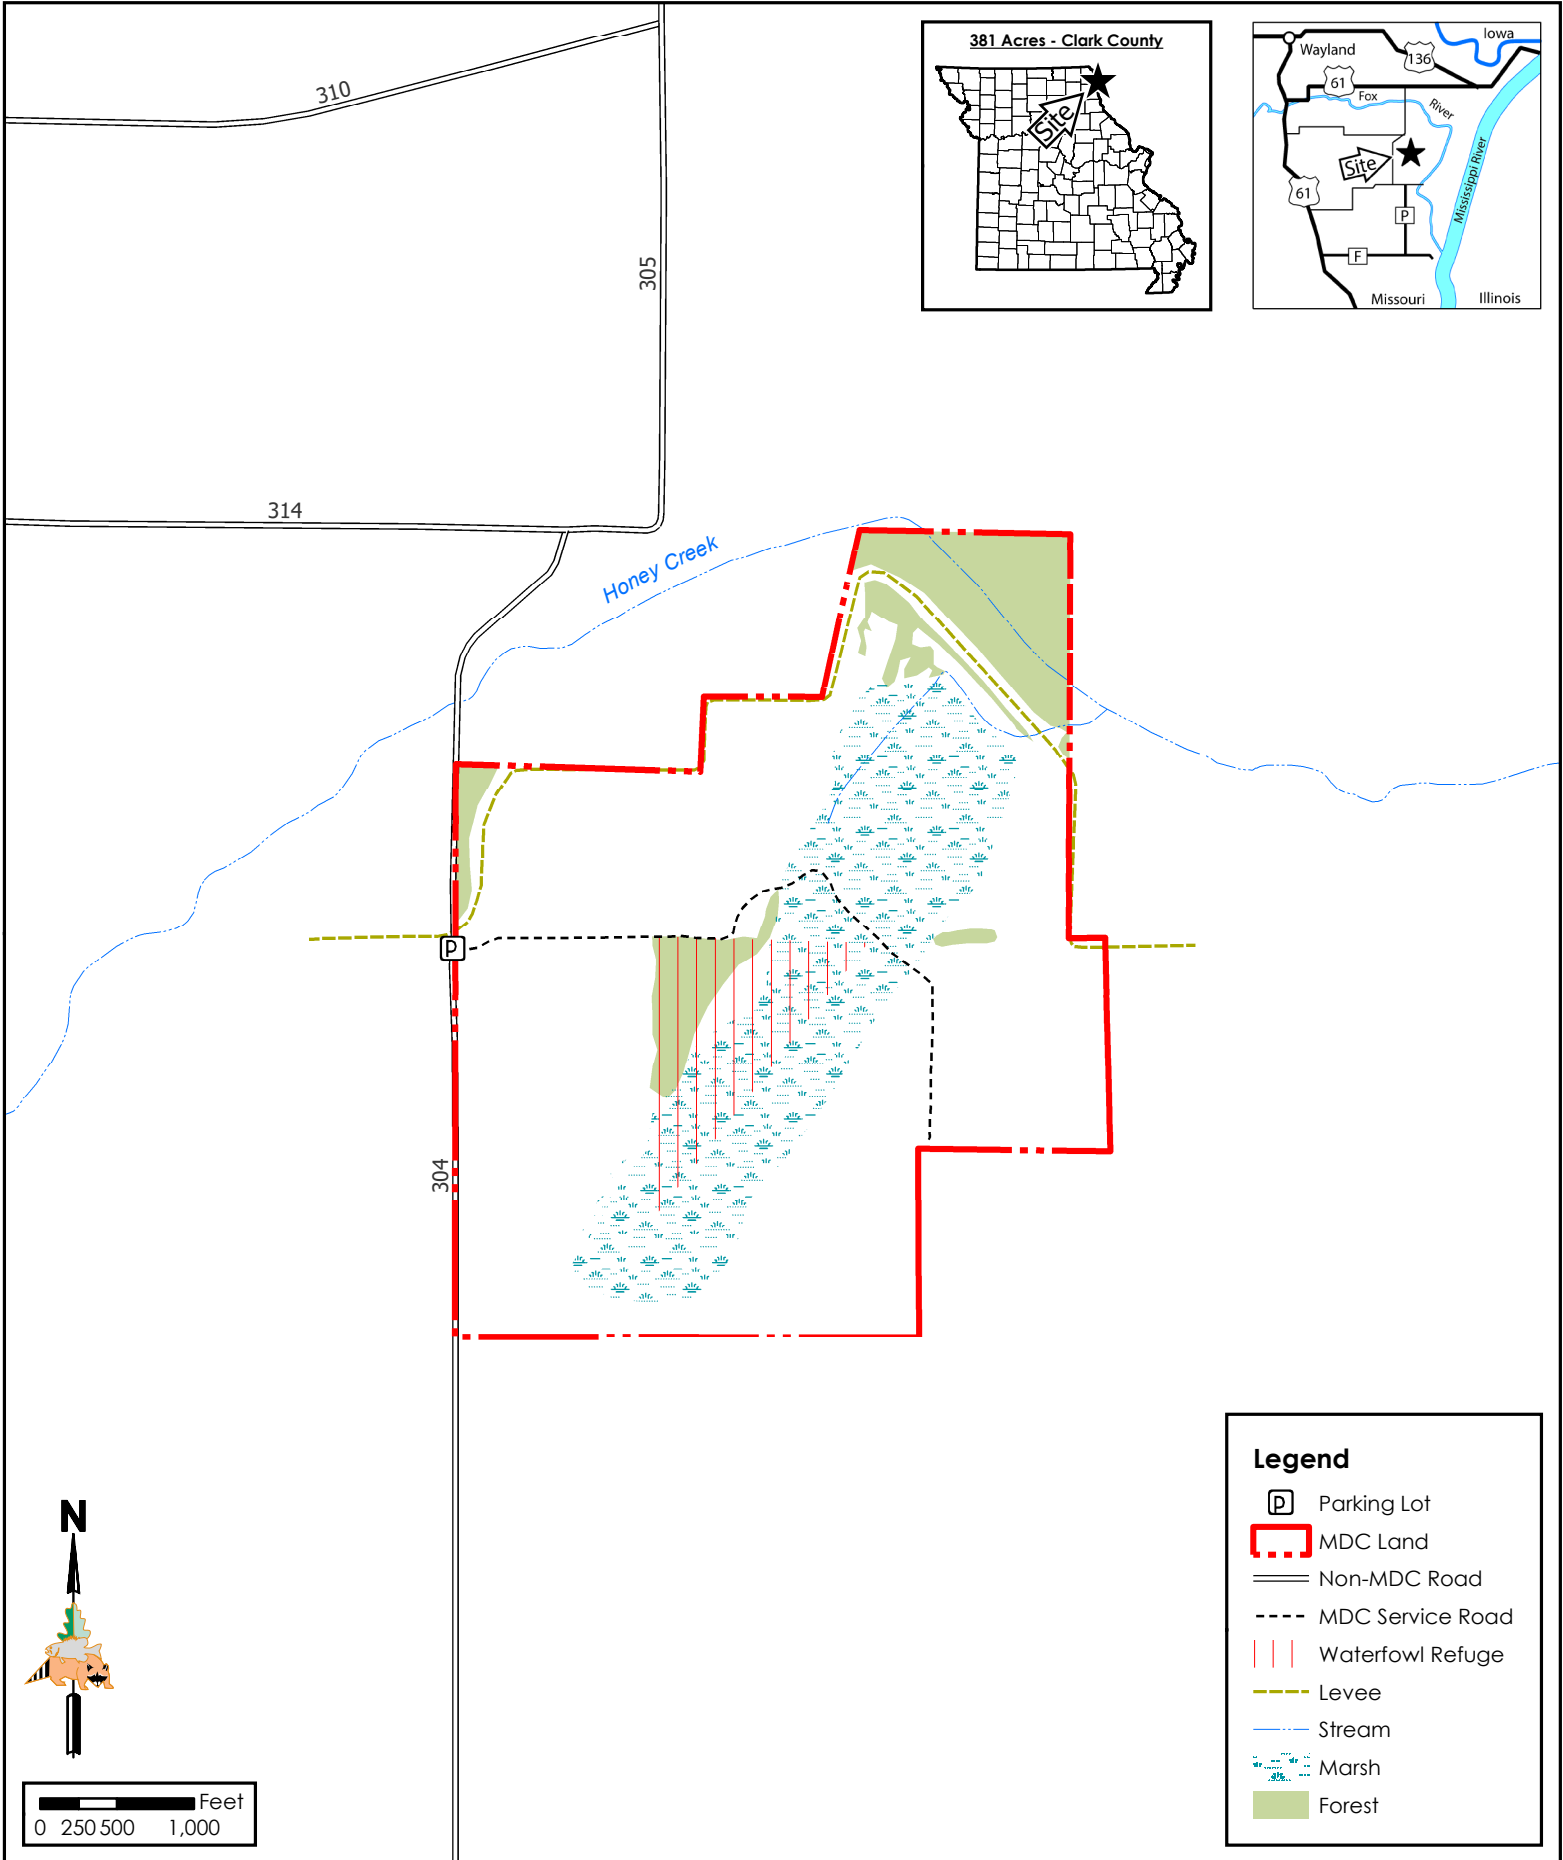

Rose Pond Conservation Area

Conservation Commission of the State of Missouri ©

Last Updated - 10/8/2021

MAP DISCLAIMER: Although all data in this map have been compiled by the Missouri Department of Conservation, no warranty, expressed or implied, is made by the department as to the accuracy of the data and related materials. The act of distribution shall not constitute any such warranty, and no responsibility is assumed by the department in the use of these data or related materials.