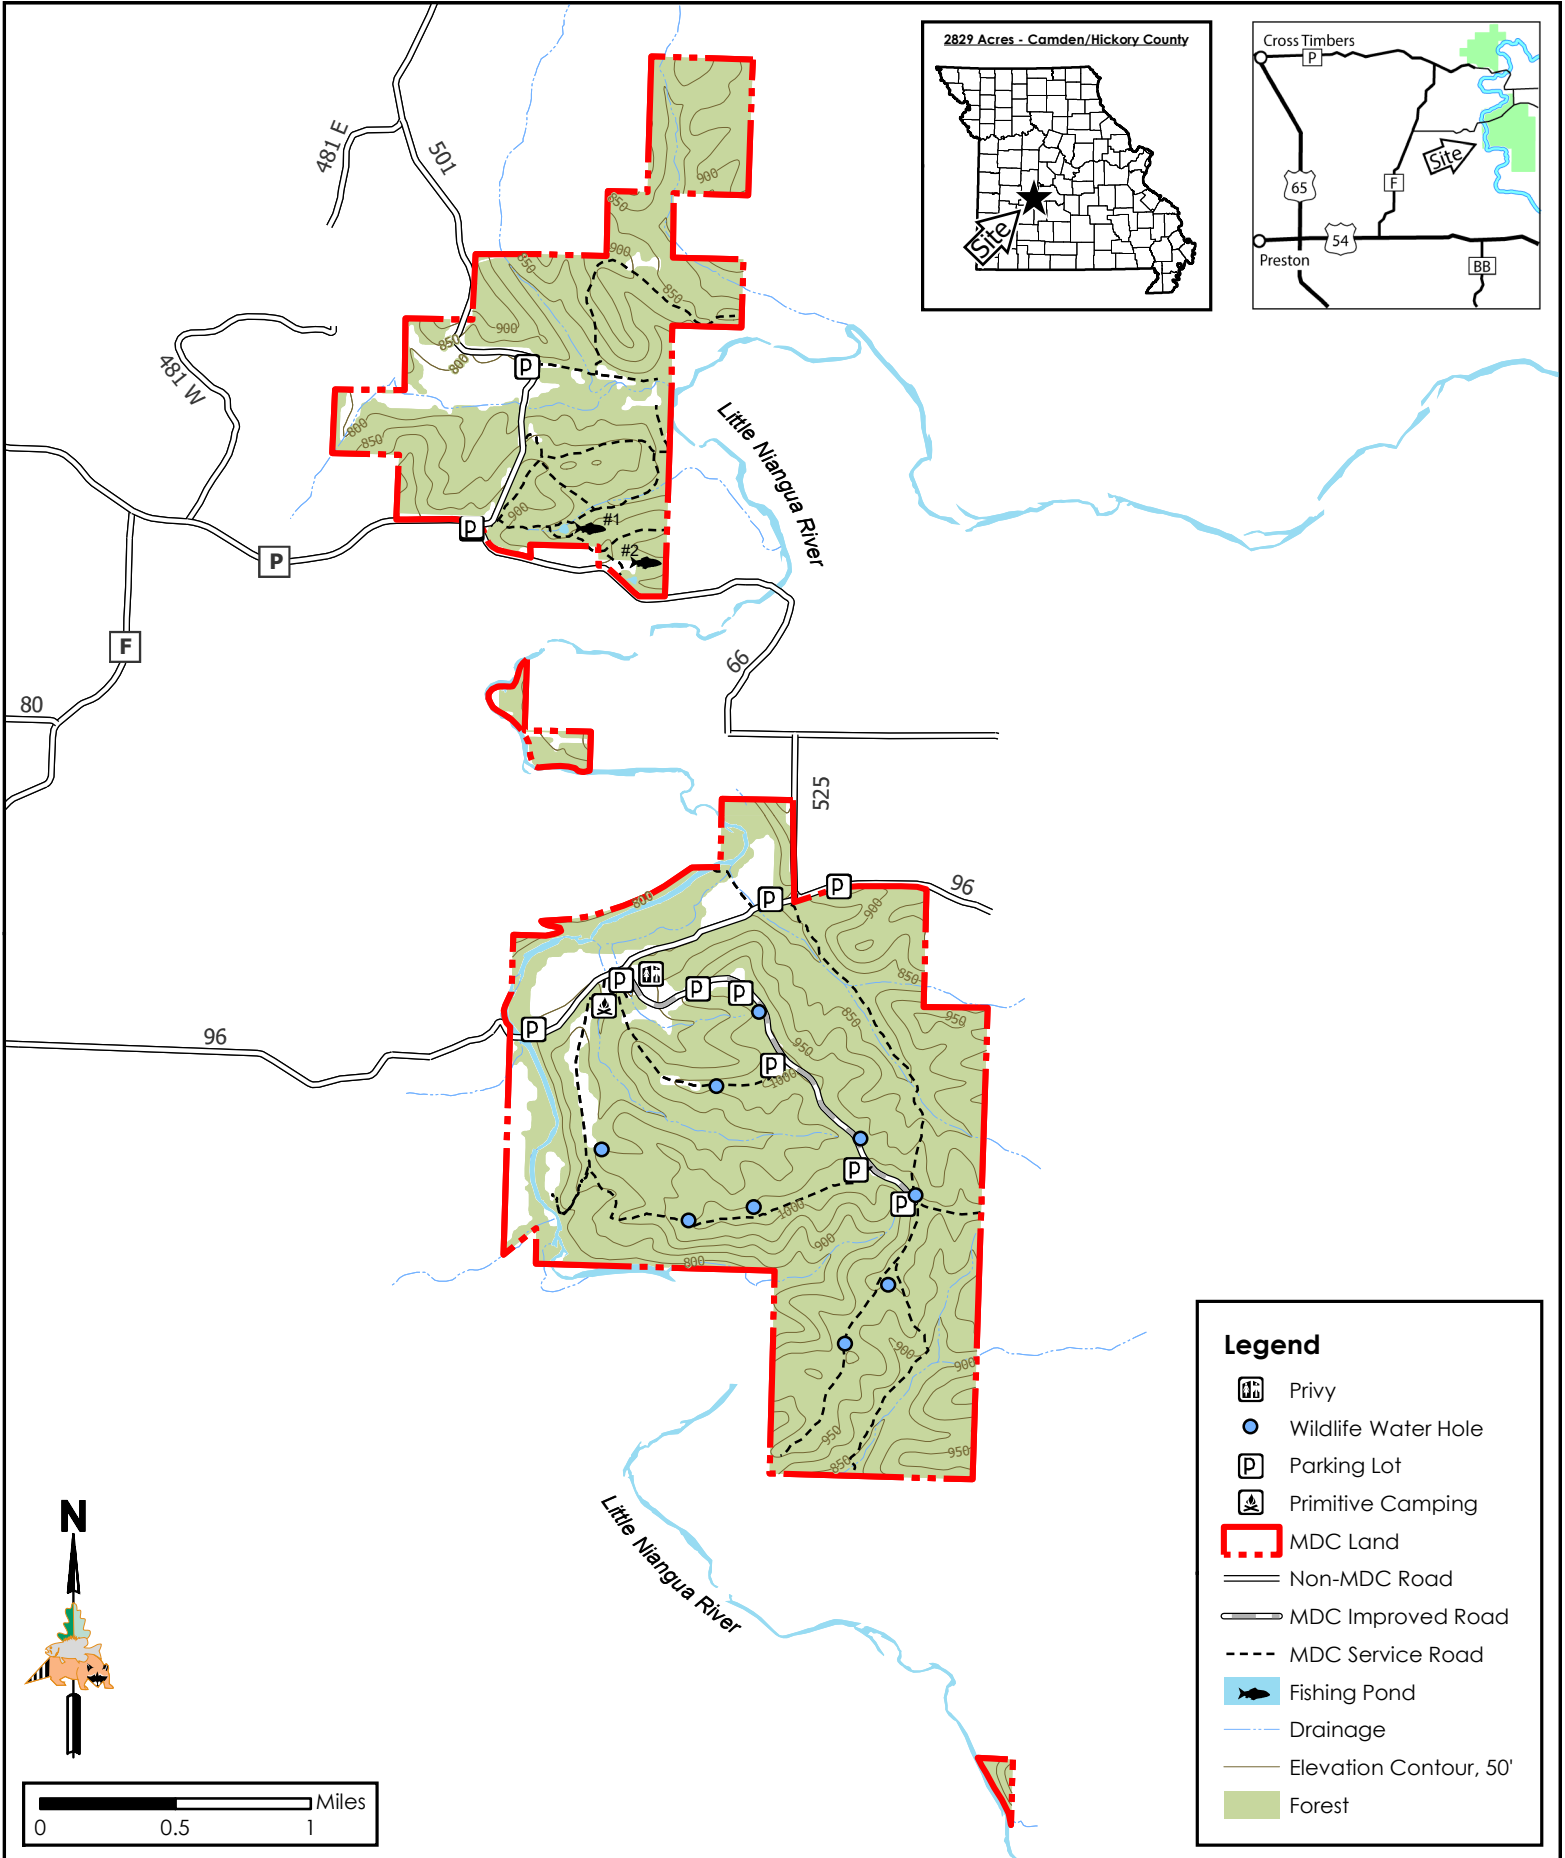

Mule Shoe Conservation Area

Conservation Commission of the State of Missouri ©

Last Updated - 9/14/2021

Legend

- Privy
- Wildlife Water Hole
- Parking Lot
- Primitive Camping
- MDC Land
- Non-MDC Road
- MDC Improved Road
- MDC Service Road
- Fishing Pond
- Drainage
- Elevation Contour, 50'
- Forest

MAP DISCLAIMER: Although all data in this map have been compiled by the Missouri Department of Conservation, no warranty, expressed or implied, is made by the department as to the accuracy of the data and related materials. The act of distribution shall not constitute any such warranty, and no responsibility is assumed by the department in the use of these data or related materials.