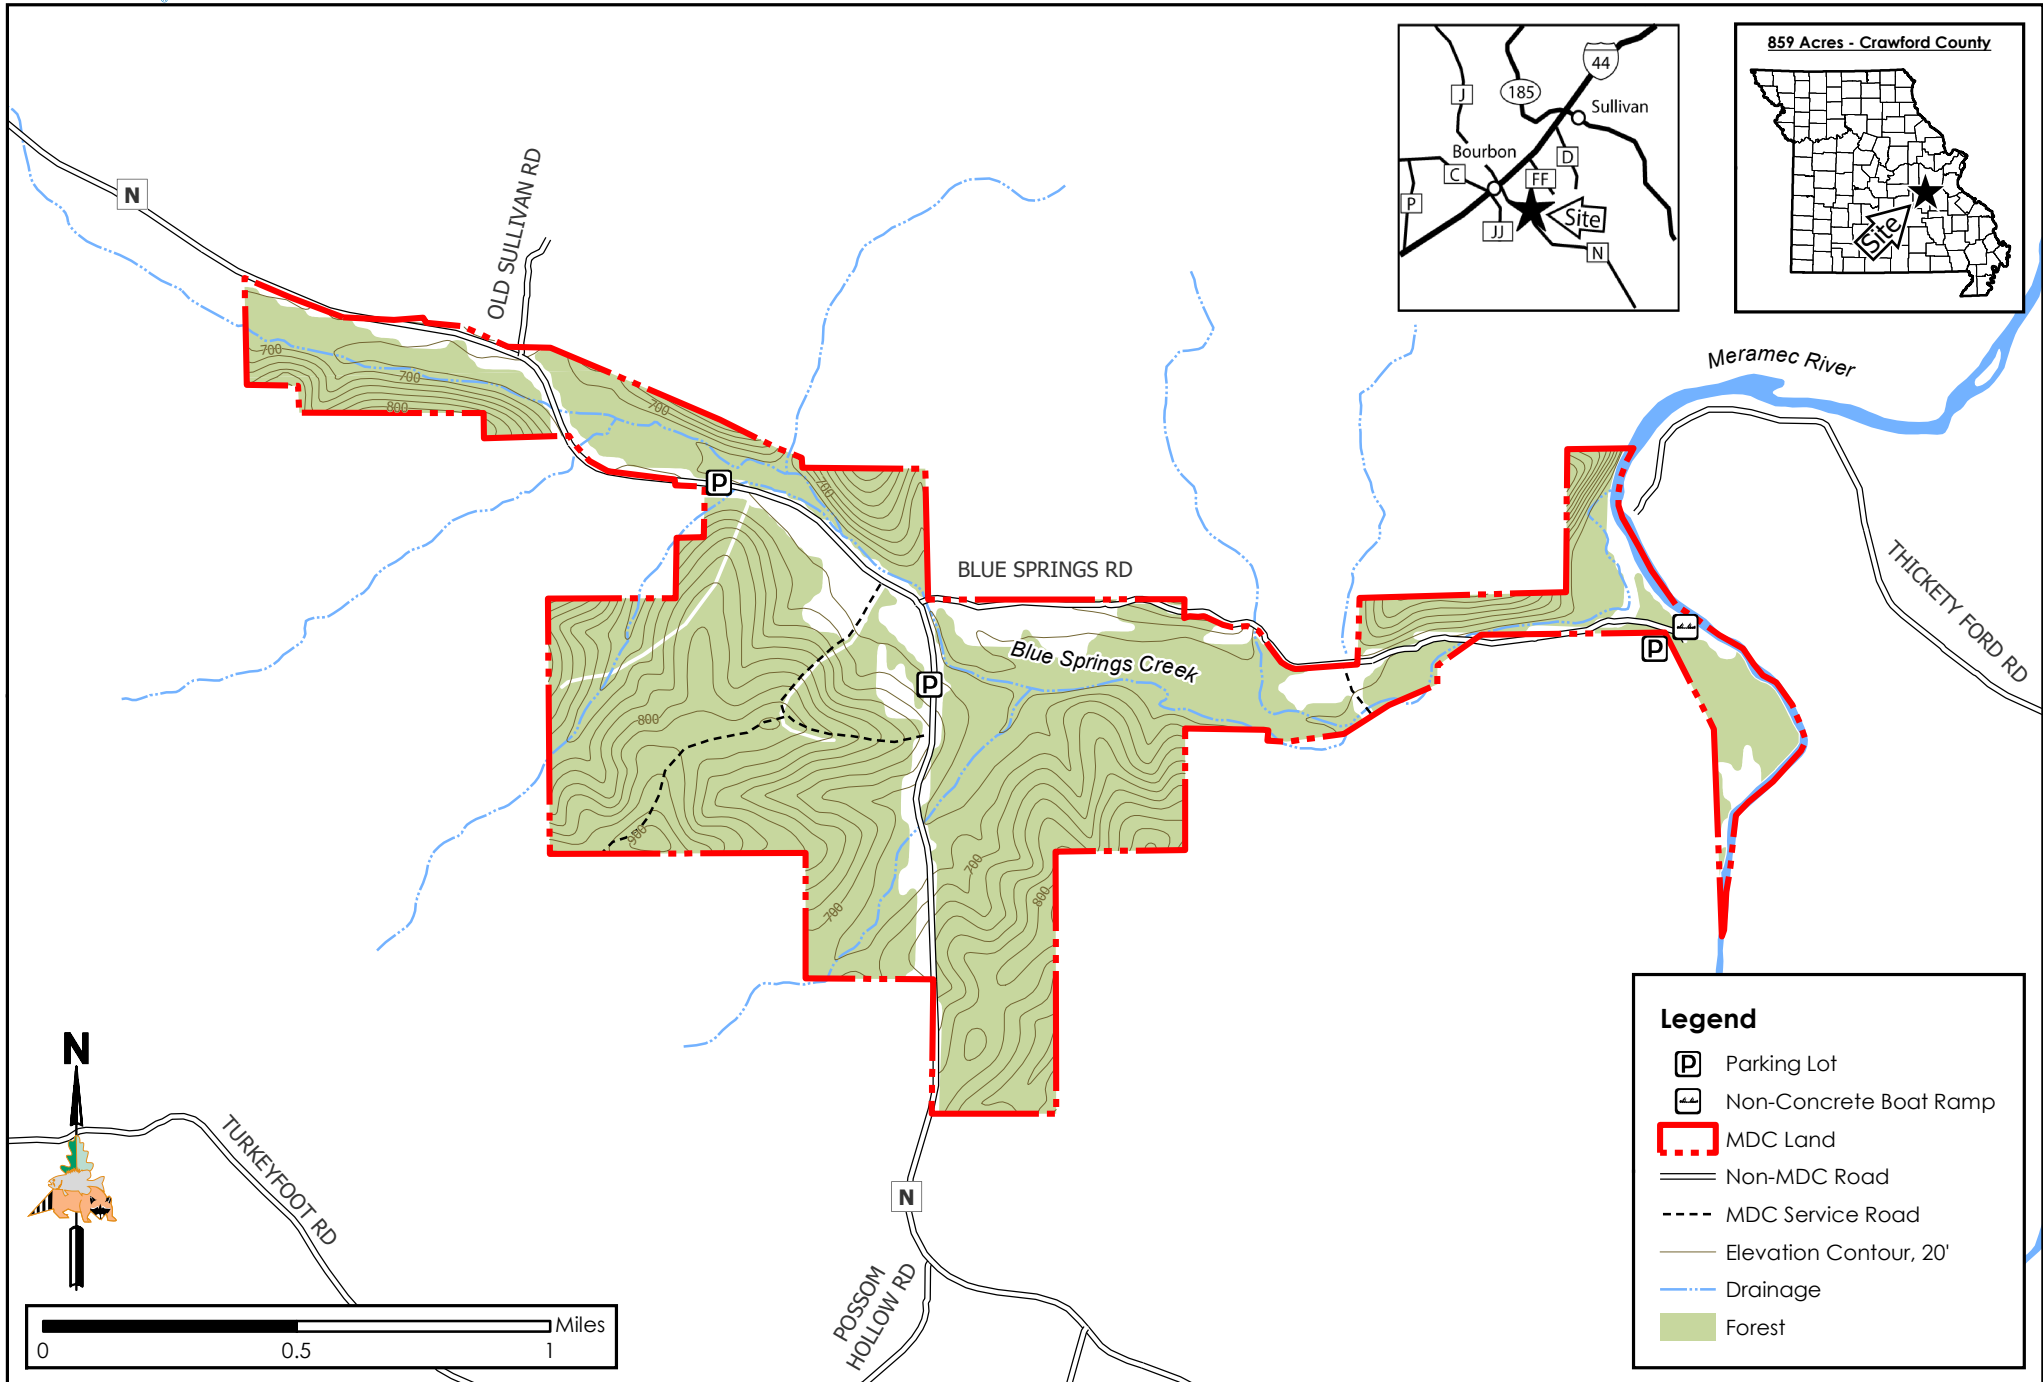

Blue Springs Creek Conservation Area

Conservation Commission of the State of Missouri ©

Last Updated - 9/8/2021

MAP DISCLAIMER: Although all data in this map have been compiled by the Missouri Department of Conservation, no warranty, expressed or implied, is made by the department as to the accuracy of the data and related materials. The act of distribution shall not constitute any such warranty, and no responsibility is assumed by the department in the use of these data or related materials.